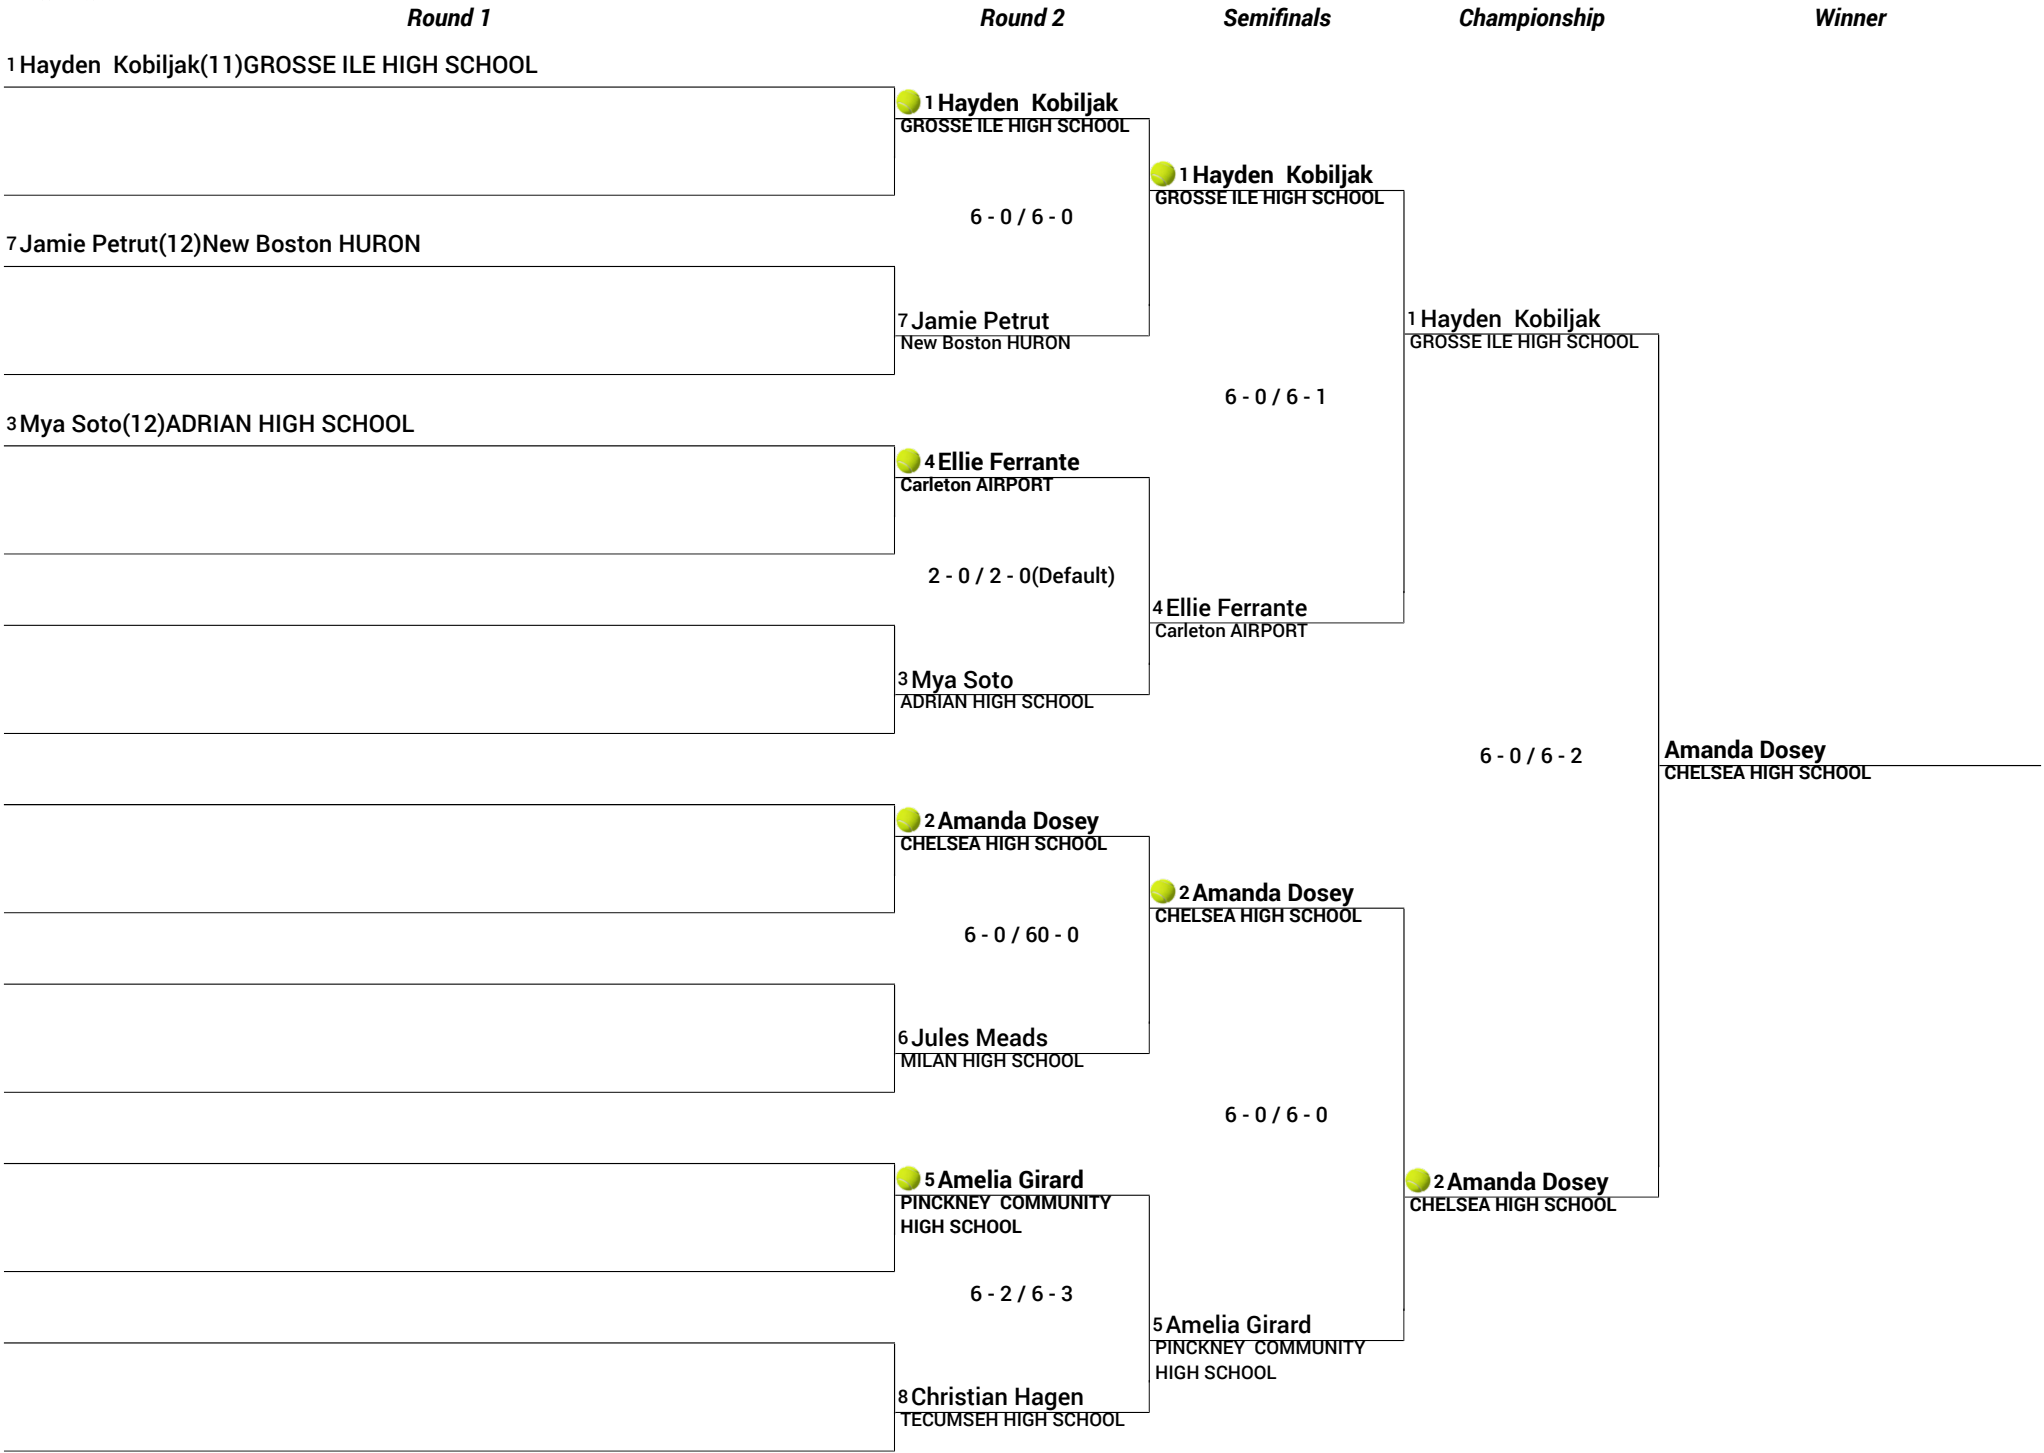

Team Points

Team Name

Team Point

CHELSEA HIGH SCHOOL	24
GROSSE ILE HIGH SCHOOL	14
MILAN HIGH SCHOOL	7
PINCKNEY COMMUNITY HIGH SCHOOL	6
Carleton AIRPORT	3
New Boston HURON	1
TECUMSEH HIGH SCHOOL	1
ADRIAN HIGH SCHOOL	0
Dearborn Heights ANNAPOLIS	0