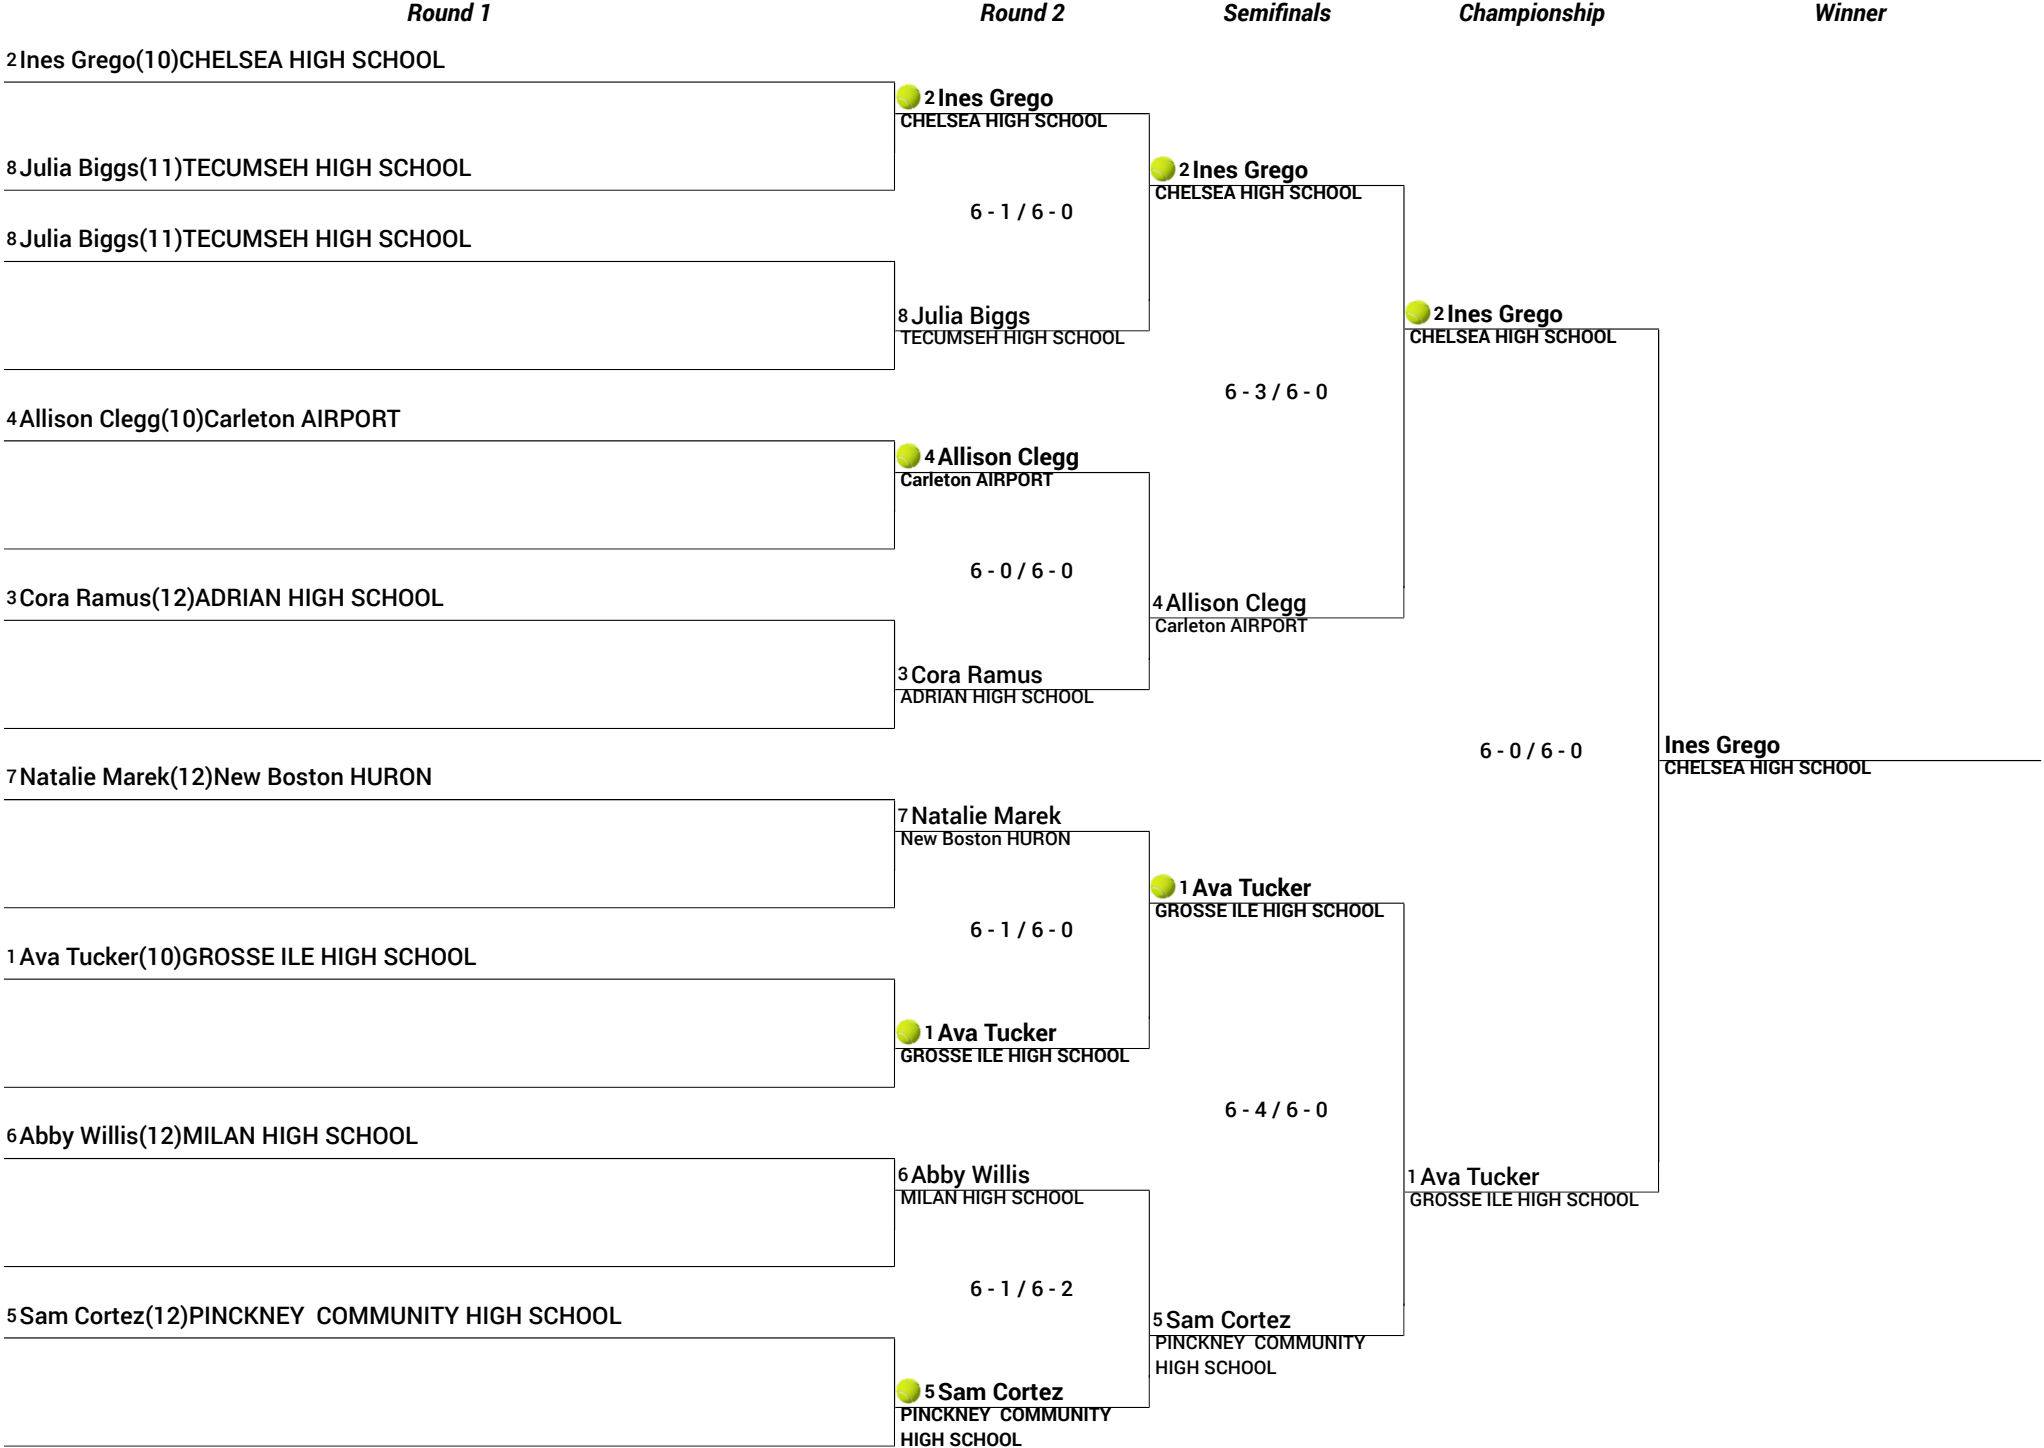

Team Points

Team Name

Team Point

CHELSEA HIGH SCHOOL	24
GROSSE ILE HIGH SCHOOL	14
MILAN HIGH SCHOOL	7
PINCKNEY COMMUNITY HIGH SCHOOL	6
Carleton AIRPORT	3
New Boston HURON	1
TECUMSEH HIGH SCHOOL	1
ADRIAN HIGH SCHOOL	0
Dearborn Heights ANNAPOLIS	0