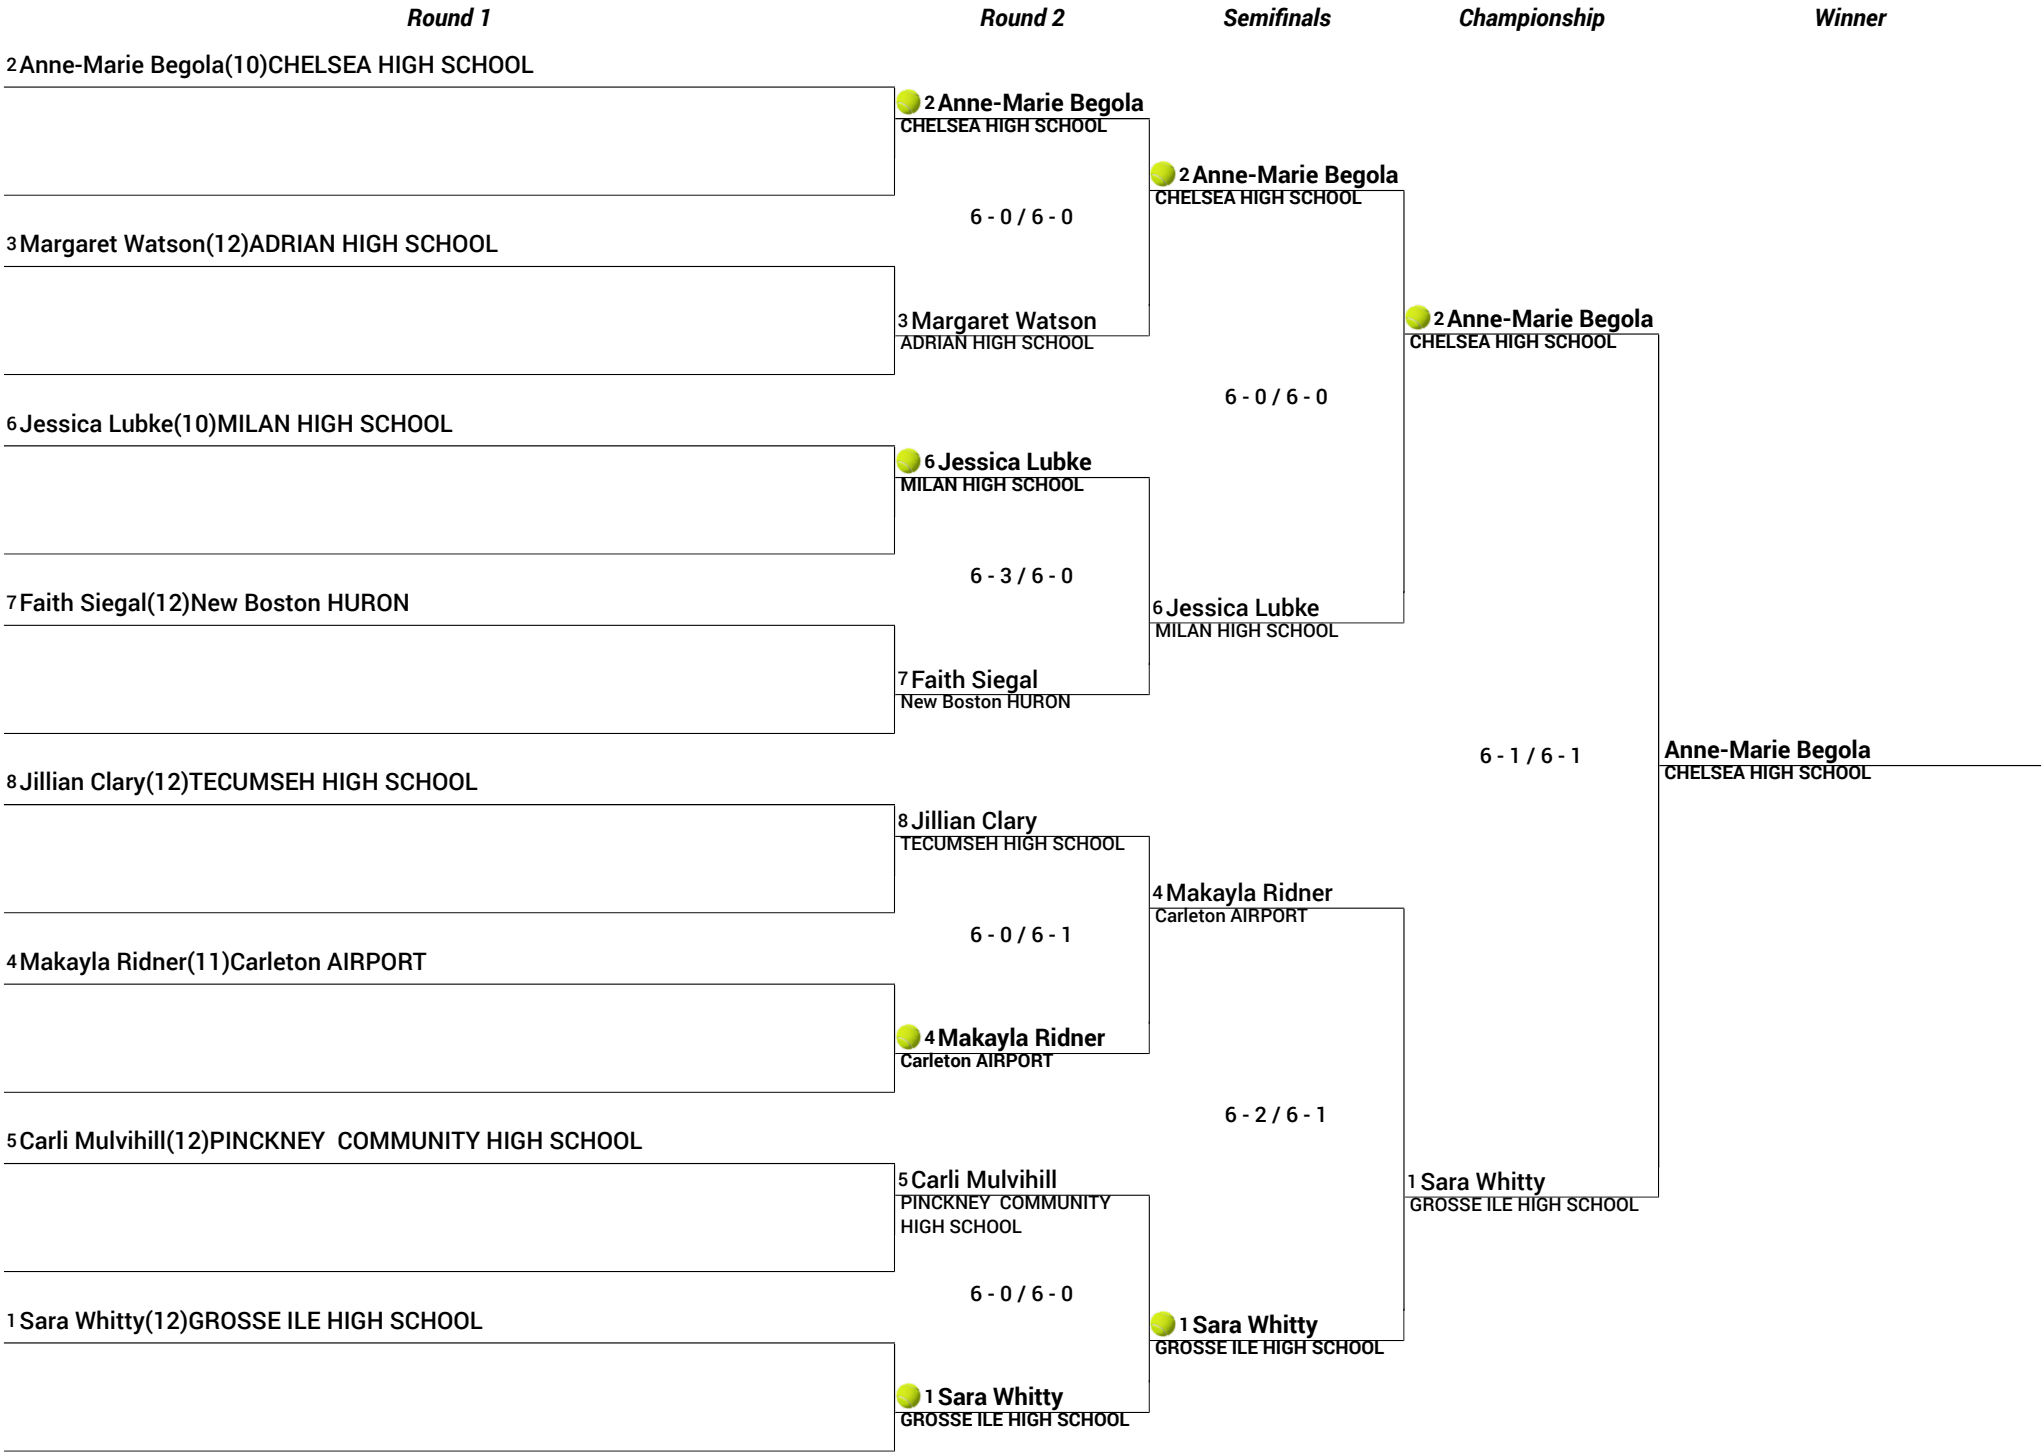

Team Points

Team Name

Team Point

CHELSEA HIGH SCHOOL	24
GROSSE ILE HIGH SCHOOL	14
MILAN HIGH SCHOOL	7
PINCKNEY COMMUNITY HIGH SCHOOL	6
Carleton AIRPORT	3
New Boston HURON	1
TECUMSEH HIGH SCHOOL	1
ADRIAN HIGH SCHOOL	0
Dearborn Heights ANNAPOLIS	0