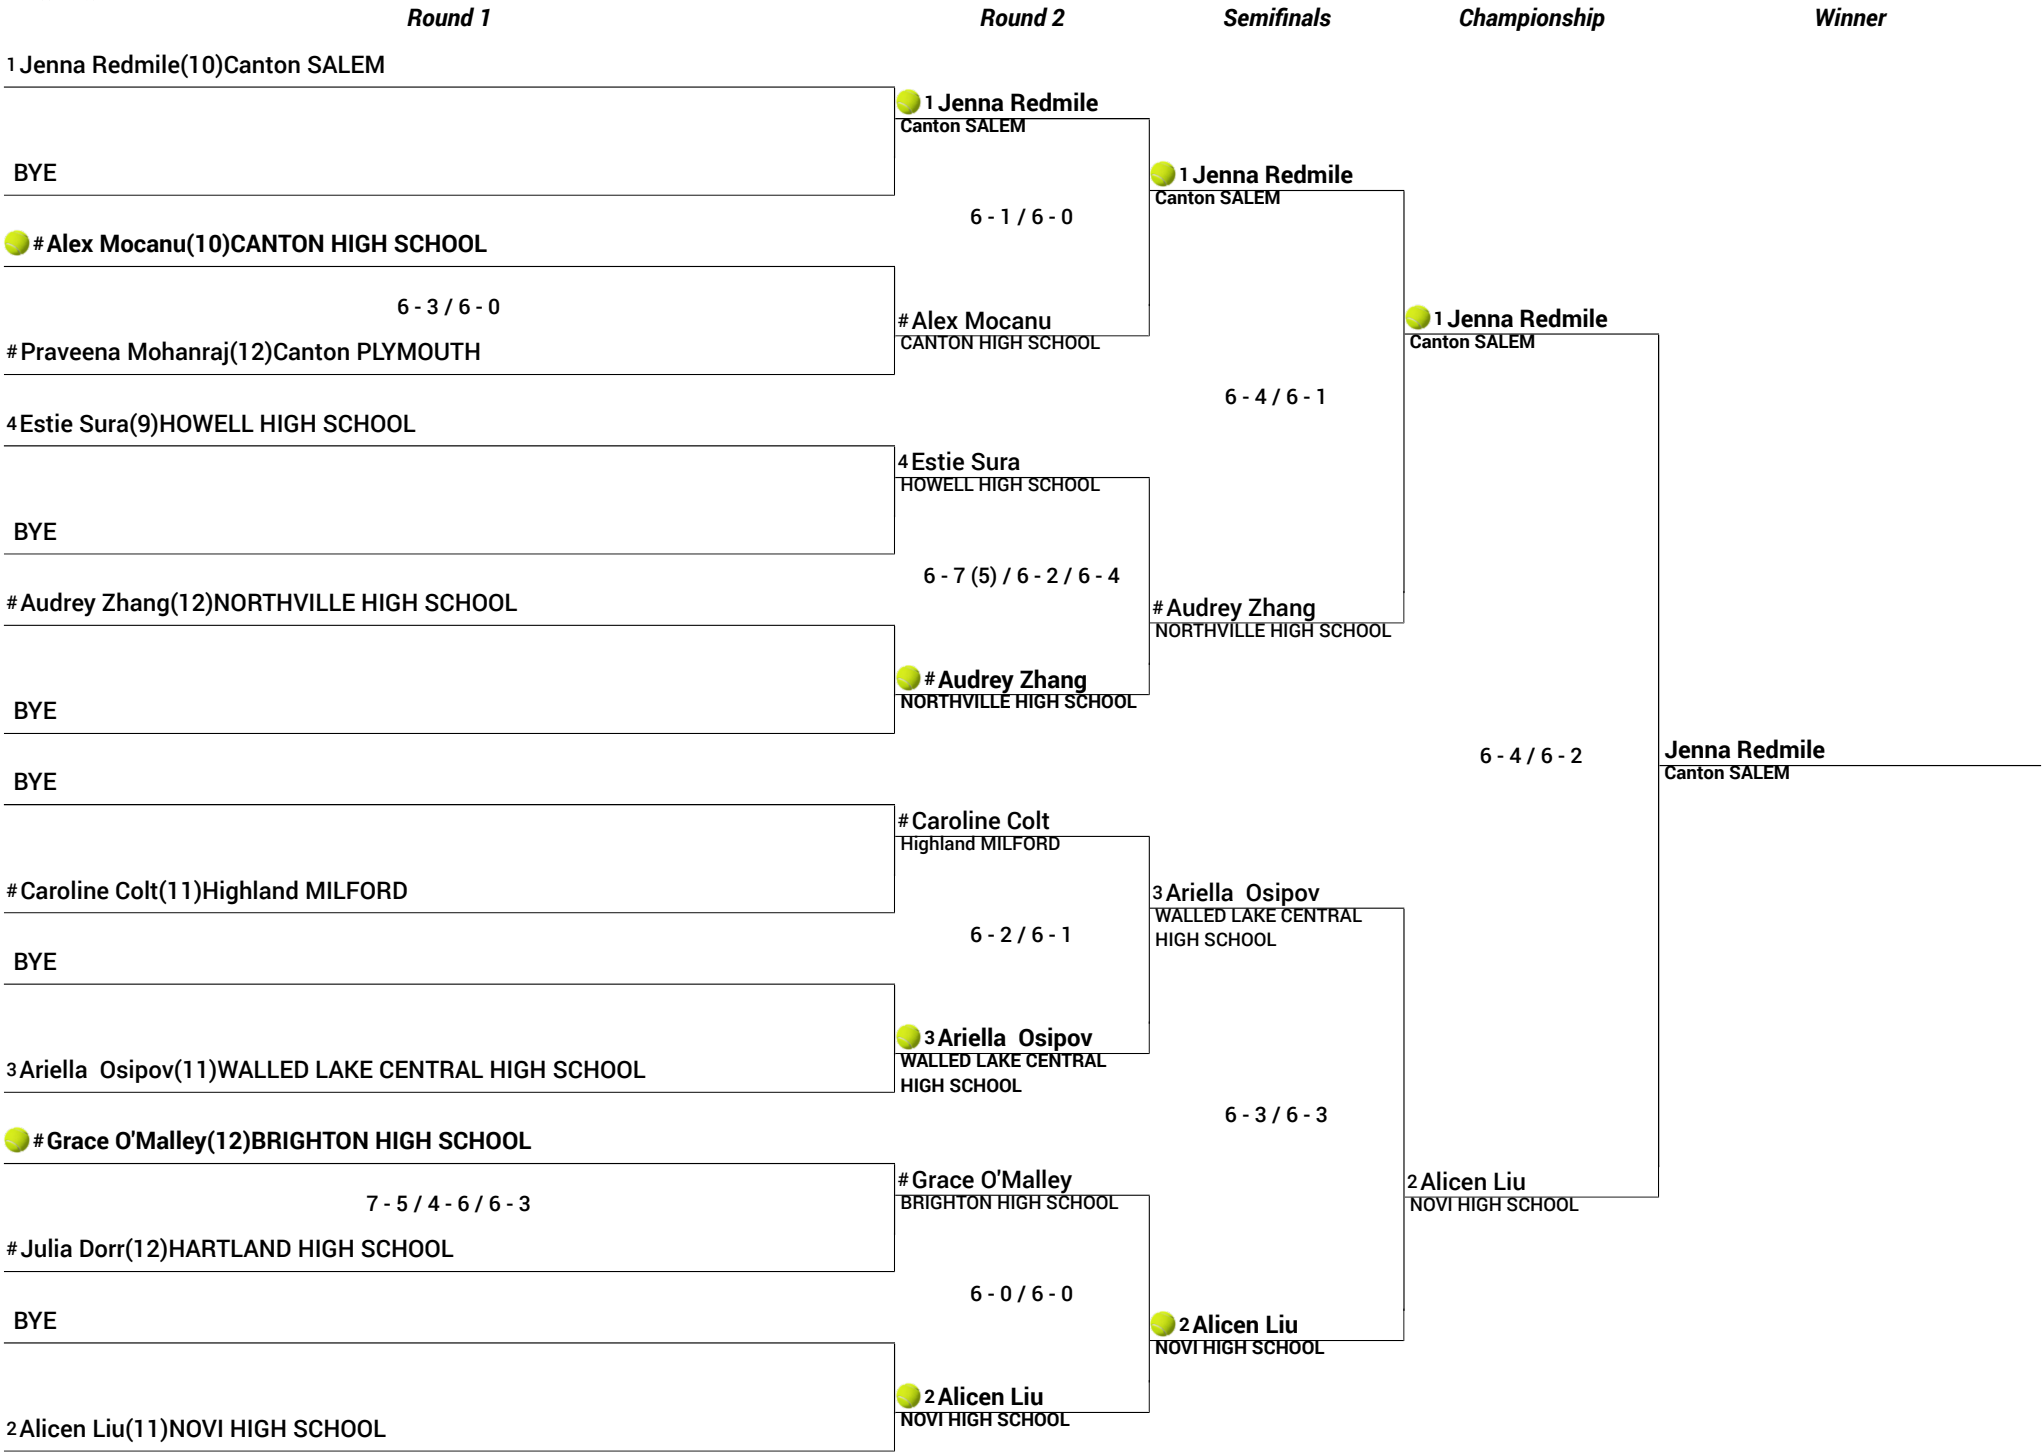

Team Points

Team Name

Team Point

Team Name	Team Point
NOVI HIGH SCHOOL	28
NORTHVILLE HIGH SCHOOL	24
Canton SALEM	12
BRIGHTON HIGH SCHOOL	8
Canton PLYMOUTH	7
CANTON HIGH SCHOOL	7
Highland MILFORD	7
HARTLAND HIGH SCHOOL	5
HOWELL HIGH SCHOOL	3
WALLED LAKE CENTRAL HIGH SCHOOL	3

MHSAA--REGIONAL

Division: 1 Host: Regional 2--Novi Type: Singles Flight:1