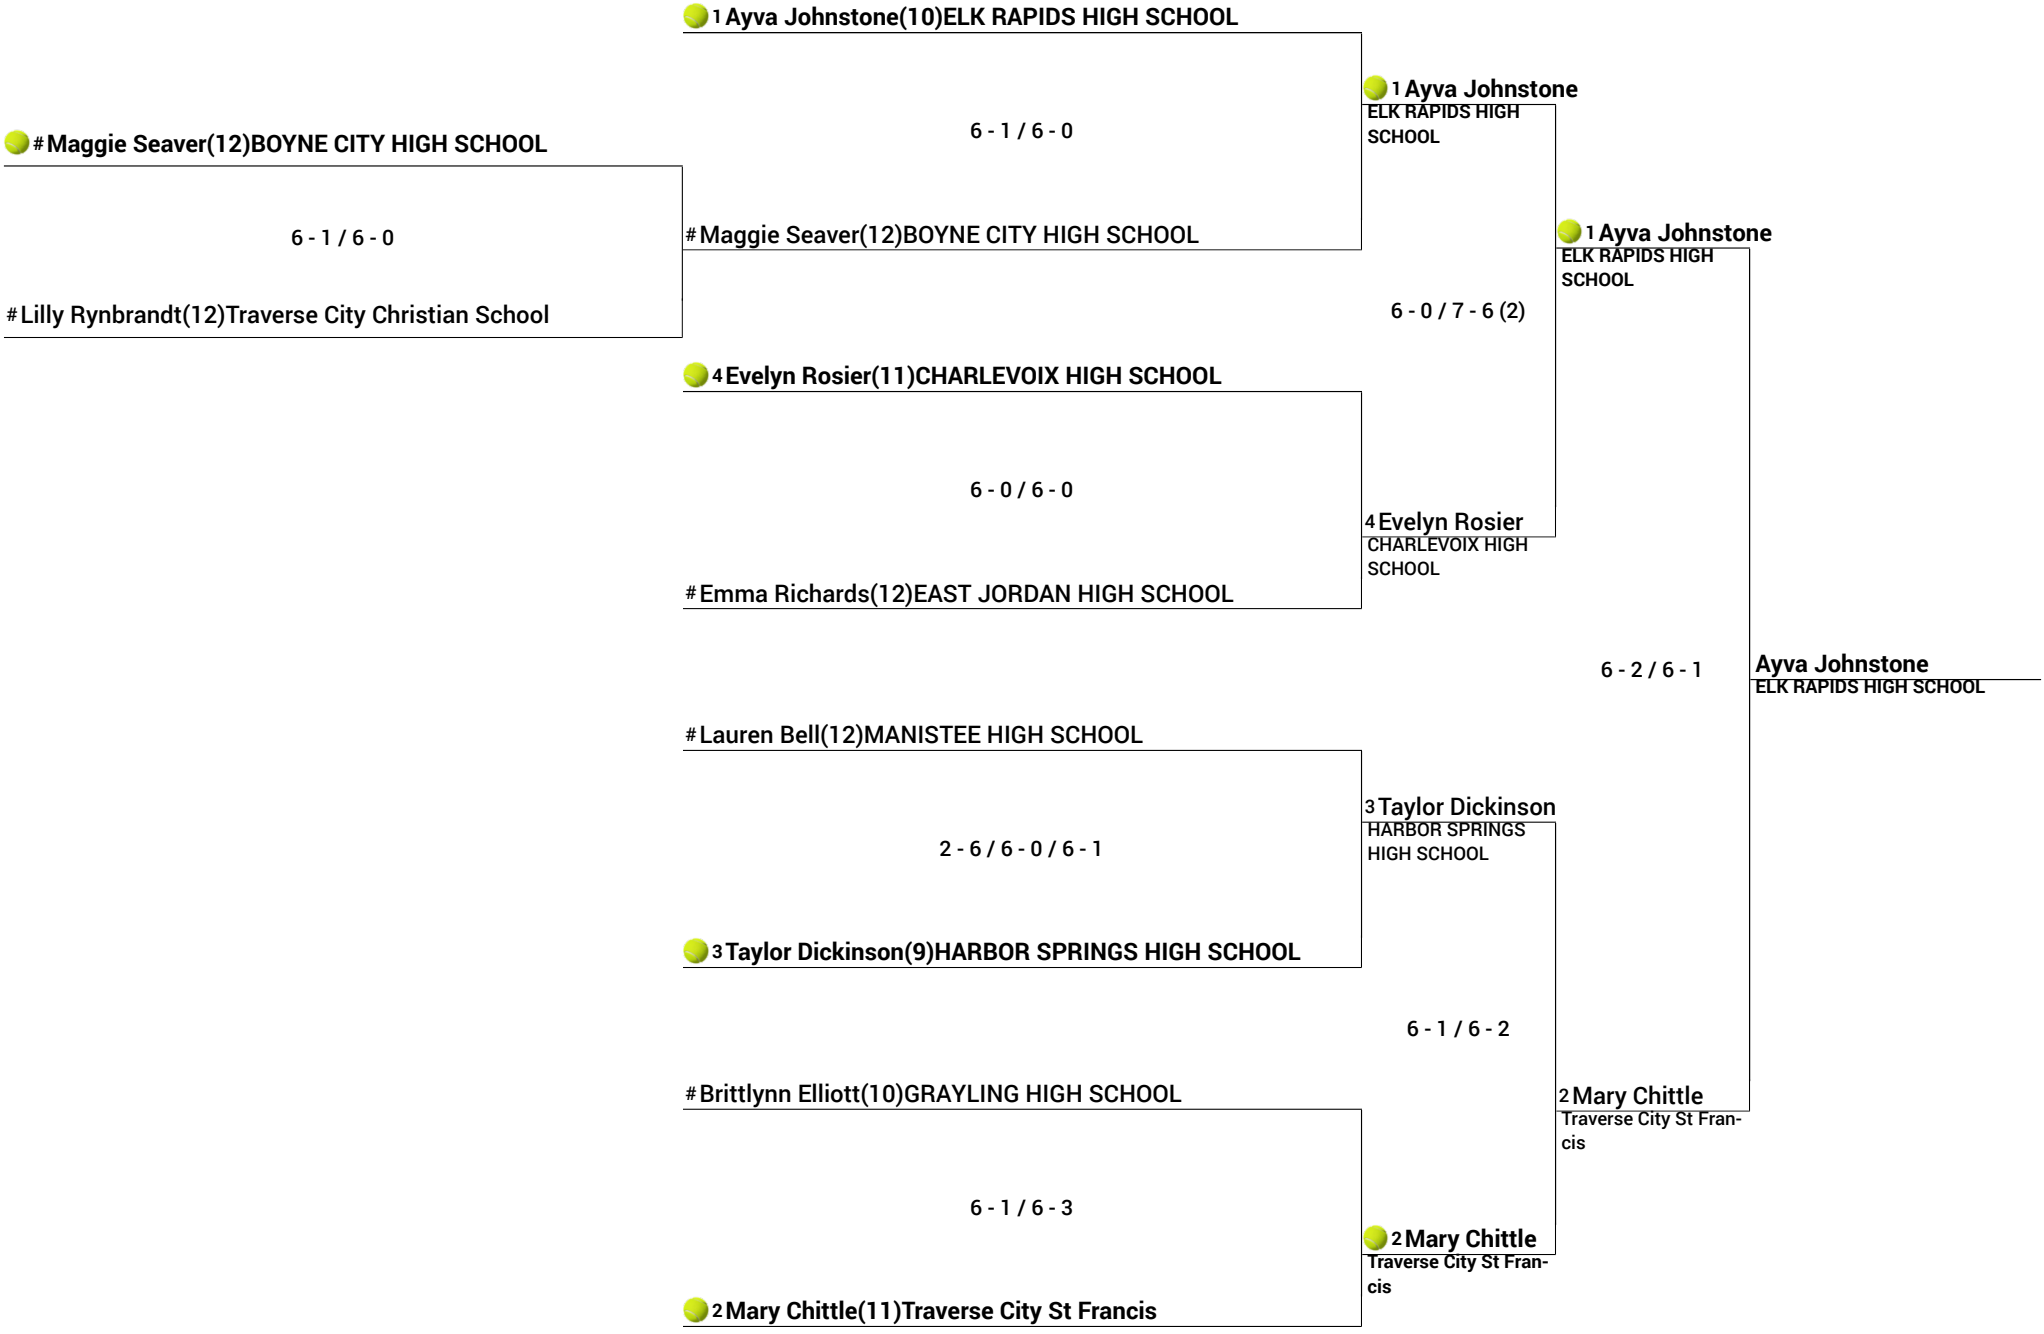

Team Points

Team Name

Team Point

Team Name	Team Point
ELK RAPIDS HIGH SCHOOL	29
Traverse City St Francis	23
HARBOR SPRINGS HIGH SCHOOL	18
CHARLEVOIX HIGH SCHOOL	12
BOYNE CITY HIGH SCHOOL	5
GRAYLING HIGH SCHOOL	5
EAST JORDAN HIGH SCHOOL	3
MANISTEE HIGH SCHOOL	0
Traverse City Christian School	0

Round 1

Round 2

Semifinals

Championship

Winner

Round 1

Round 2

Semifinals

Championship

Winner

Round 1

Round 2

Semifinals

Championship

Winner

Round 1