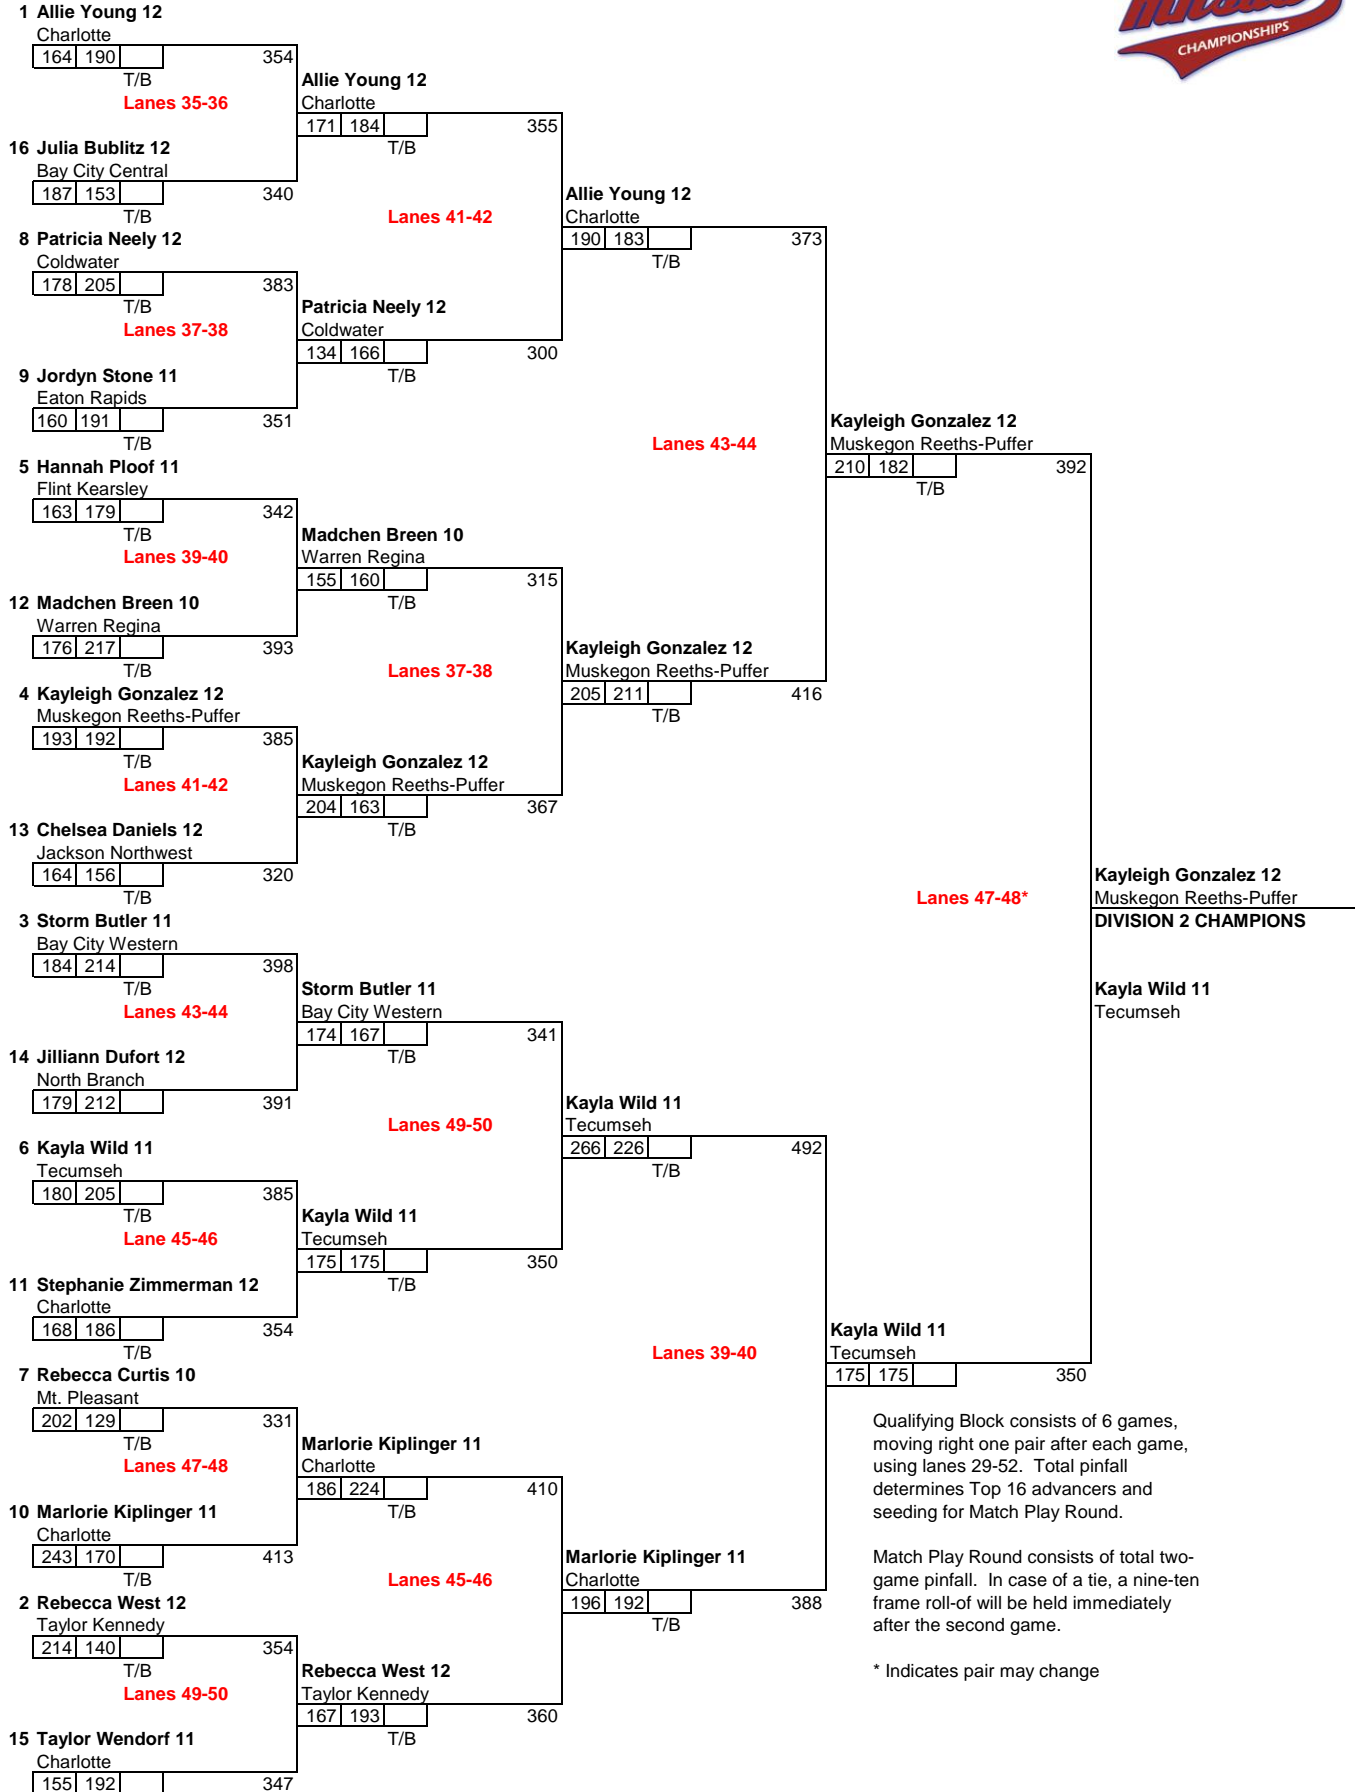

SINGLES FINALS - DIVISION 2 GIRLS
Century Lanes - Waterford, Michigan
March 7, 2015

Qualifying Block consists of 6 games, moving right one pair after each game, using lanes 29-52. Total pinfall determines Top 16 advancers and seeding for Match Play Round.

Match Play Round consists of total two-game pinfall. In case of a tie, a nine-ten frame roll-of will be held immediately after the second game.

* Indicates pair may change

D2 Girls Individual Qualifying