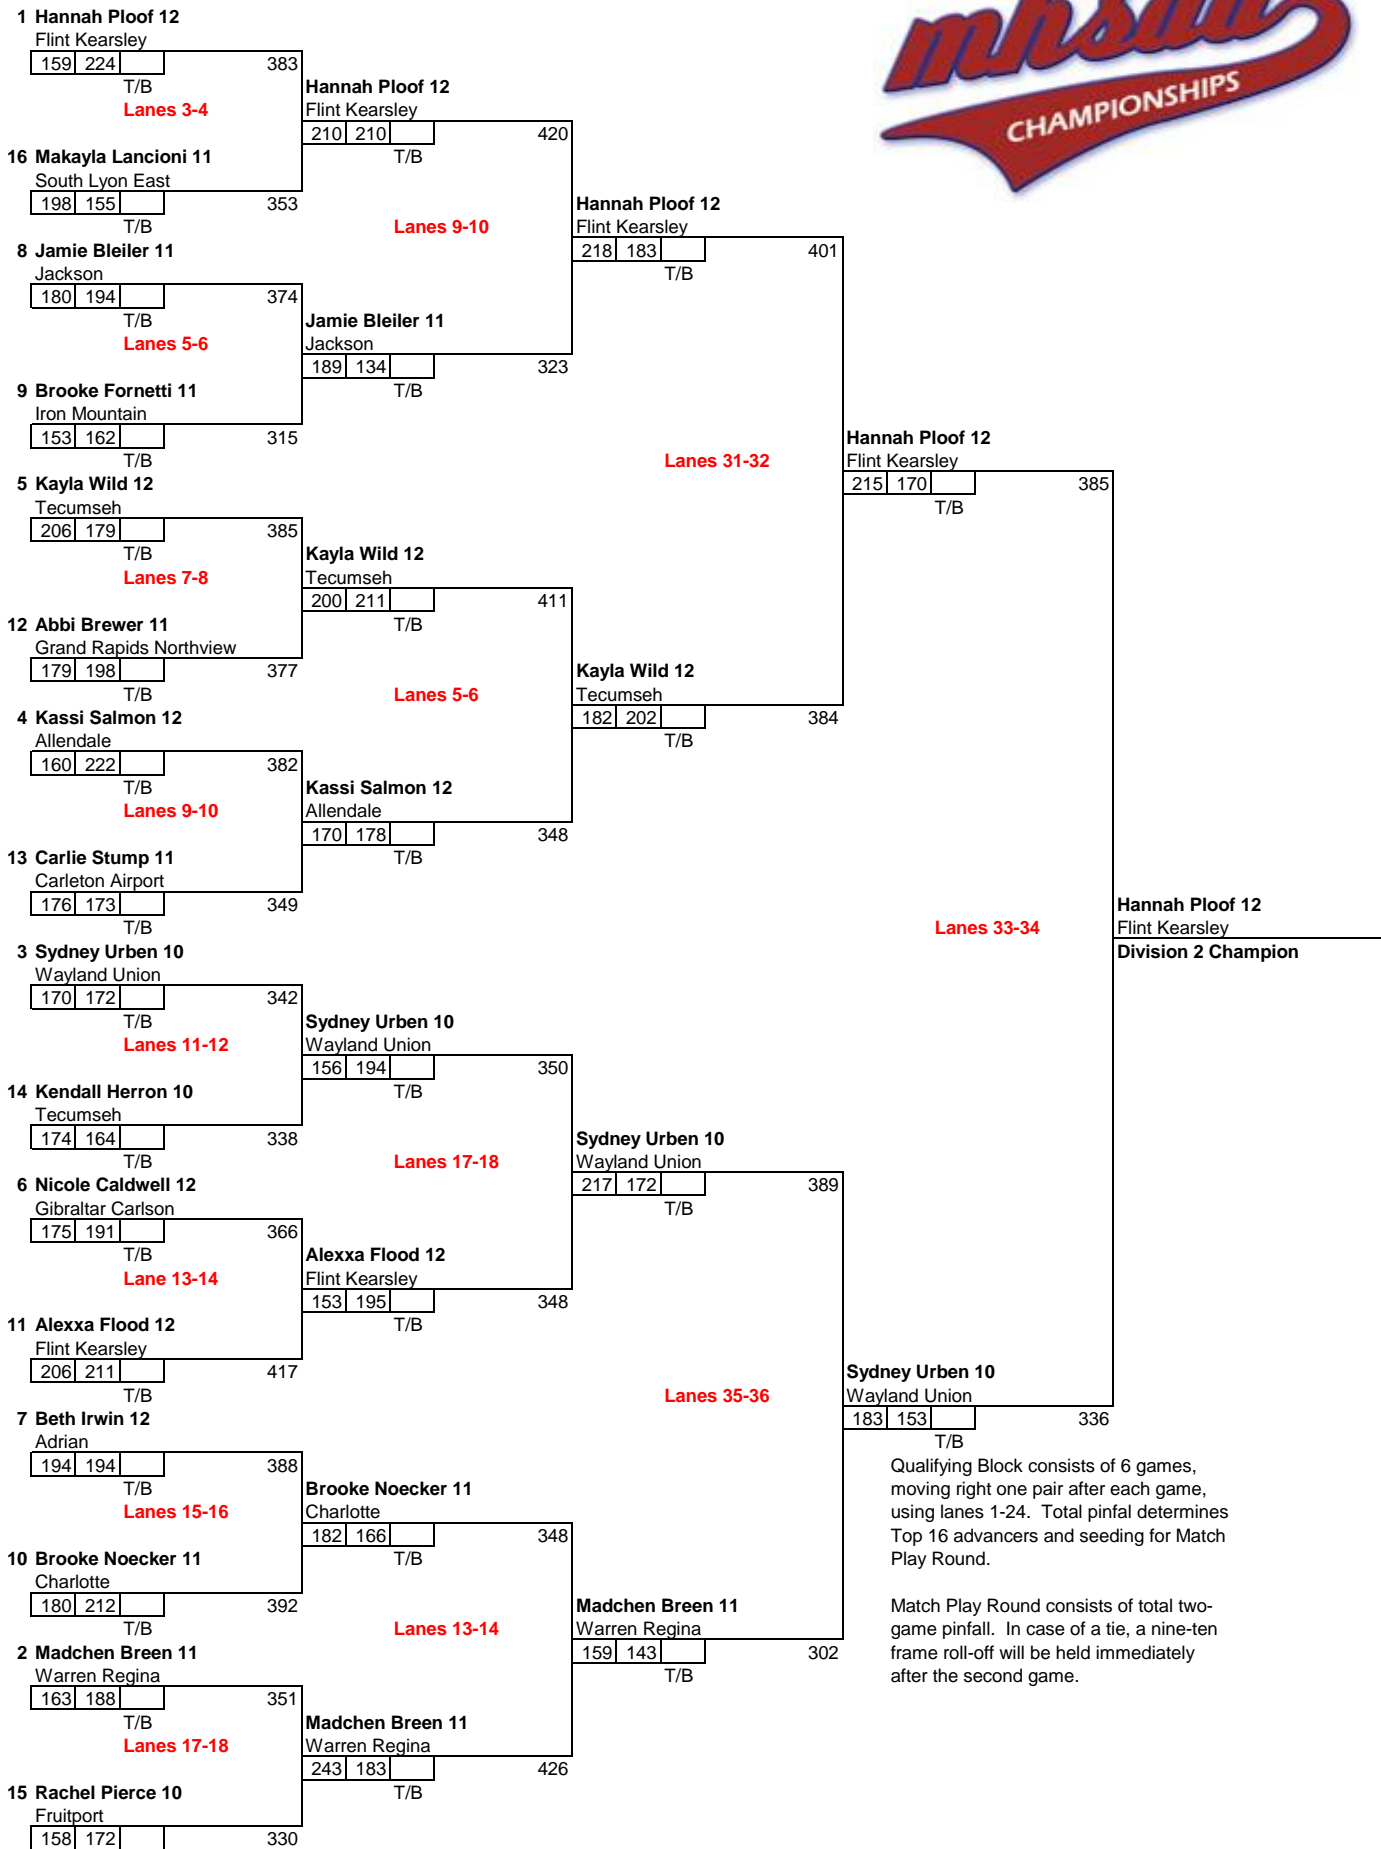

# Singles Finals - Division 2 Girls

## Super Bowl - Canton, Michigan

### March 5, 2016

Qualifying Block consists of 6 games, moving right one pair after each game, using lanes 1-24. Total pinfall determines Top 16 advancers and seeding for Match Play Round.

Match Play Round consists of total two-game pinfall. In case of a tie, a nine-ten frame roll-off will be held immediately after the second game.