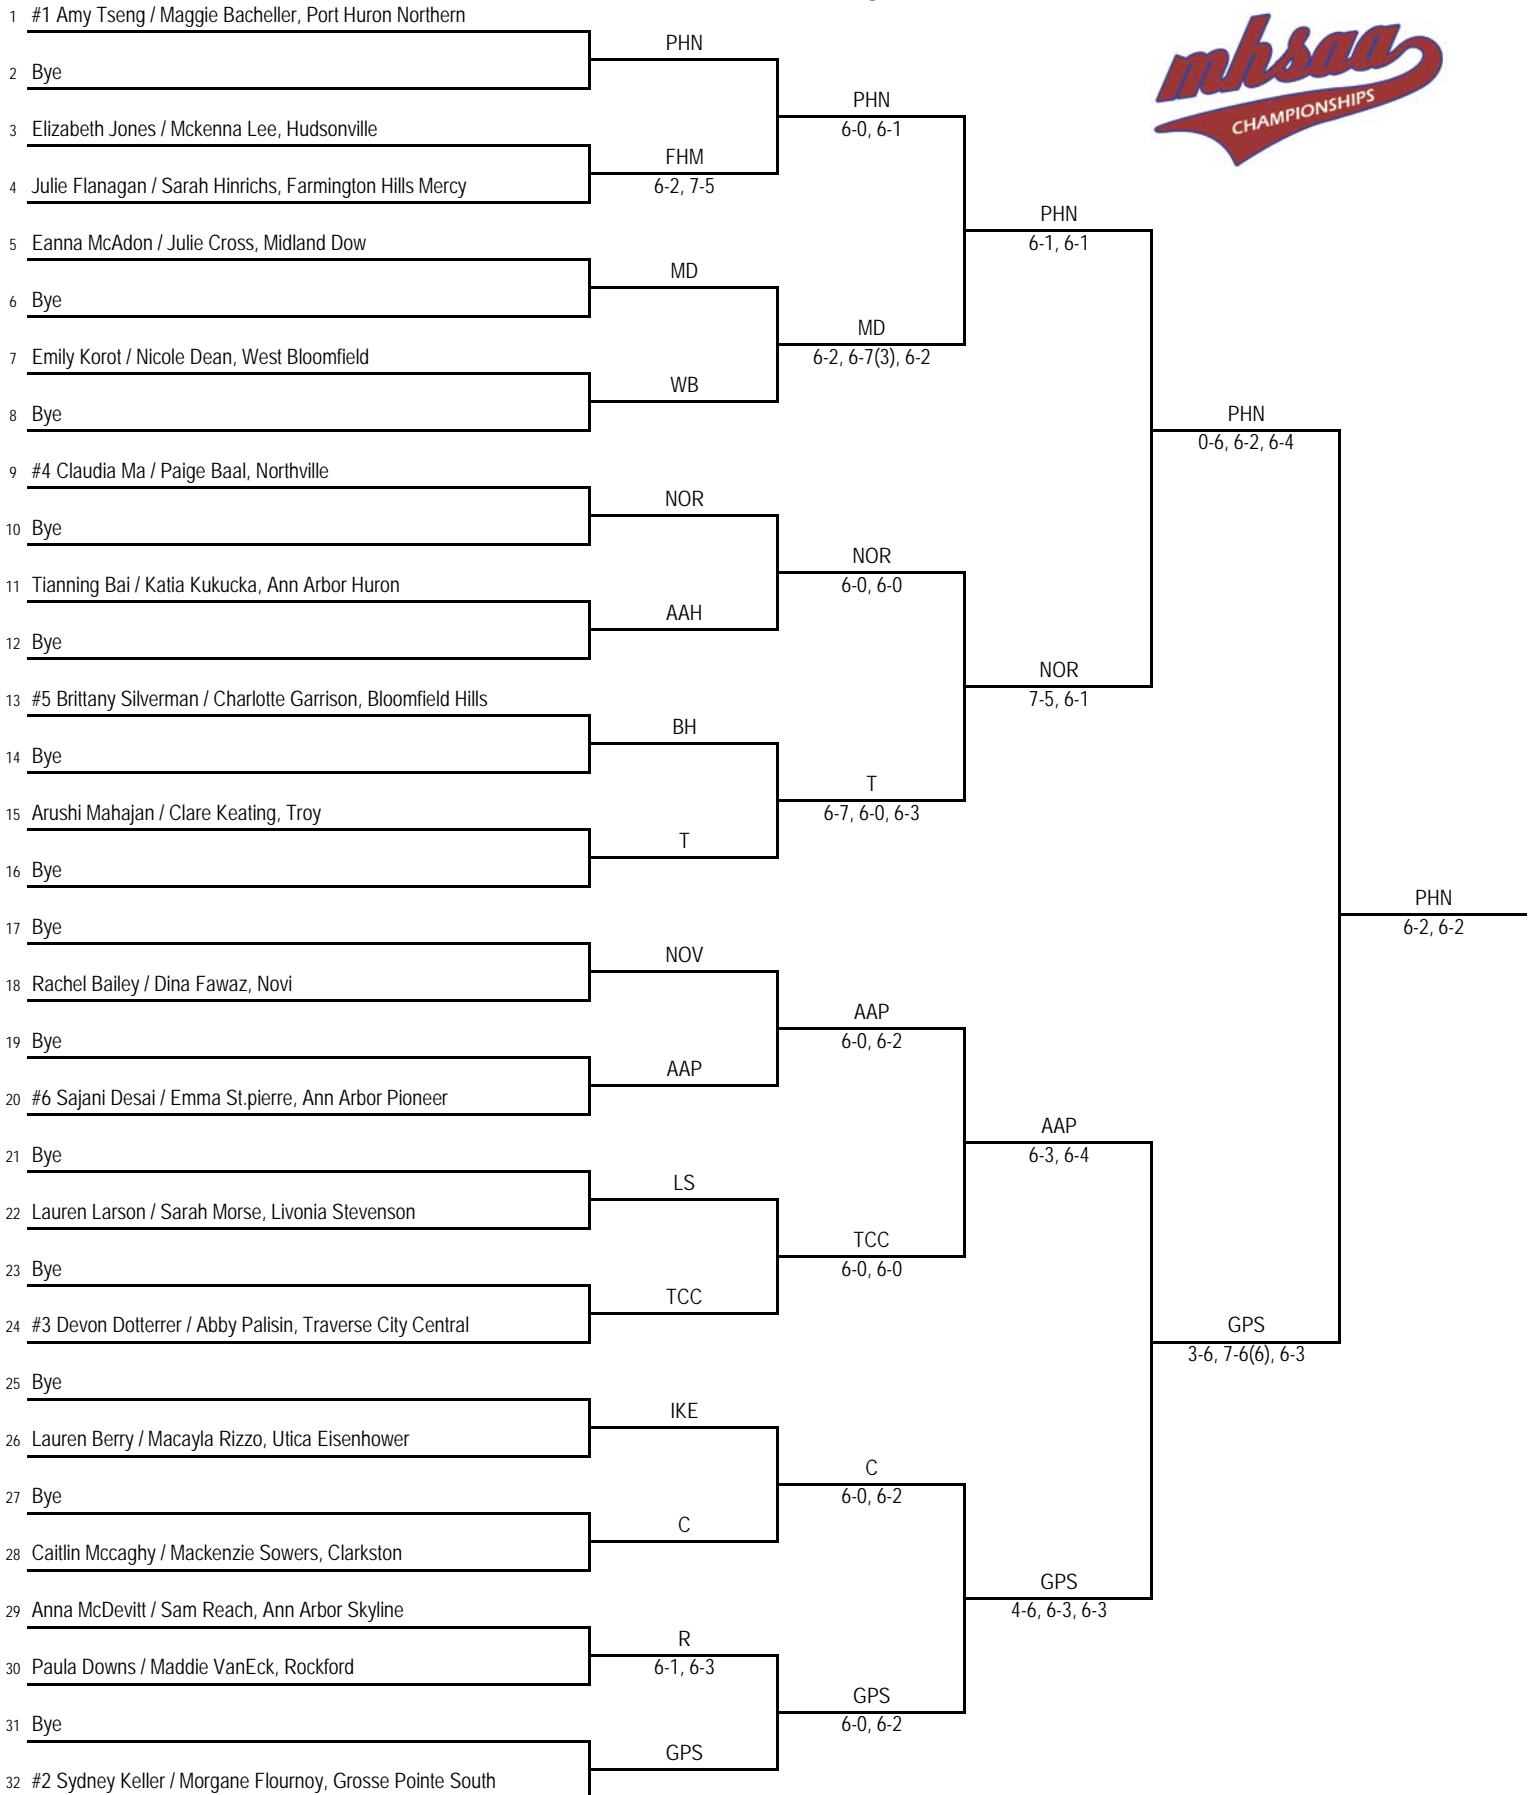

**2014 MHSAA LP Division 1 Girls Tennis Finals
Midland Tennis Center - May 30-31**

Final Standings

1. Grosse Pointe South (GPS) - 28
2. Clarkston (C) - 22
3. Bloomfield Hills (BH) - 19
3. Northville (NOR) - 19
5. Port Huron Northern (PHN) - 16
6. Troy (T) - 14
7. Midland Dow (MD) - 13
7. Traverse City Central (TCC) - 13
9. West Bloomfield (WB) - 10
10. Ann Arbor Pioneer (AAP) - 9
11. Utica Eisenhower (IKE) - 7
11. Rockford (R) - 7
13. Farmington Hills Mercy (FHM) - 6
14. Hudsonville (H) - 5
14. Novi (NOV) - 5
14. Utica (U) - 5
17. Grand Ledge (GL) - 2
18. Ann Arbor Skyline (AAS) - 1
18. Livonia Stevenson (LS) - 1
20. Ann Arbor Huron (AAH) - 0
20. Walled Lake Northern (WLN) - 0

2014 MHSAA LP Division 1 Girls Tennis Finals - Midland Tennis Center - May 30-31

No. 3 Singles Flight

2014 MHSAA LP Division 1 Girls Tennis Finals - Midland Tennis Center - May 30-31

No. 4 Singles Flight

2014 MHSAA LP Division 1 Girls Tennis Finals - Midland Tennis Center - May 30-31

No. 2 Doubles Flight

2014 MHSAA LP Division 1 Girls Tennis Finals - Midland Tennis Center - May 30-31

No. 4 Doubles Flight