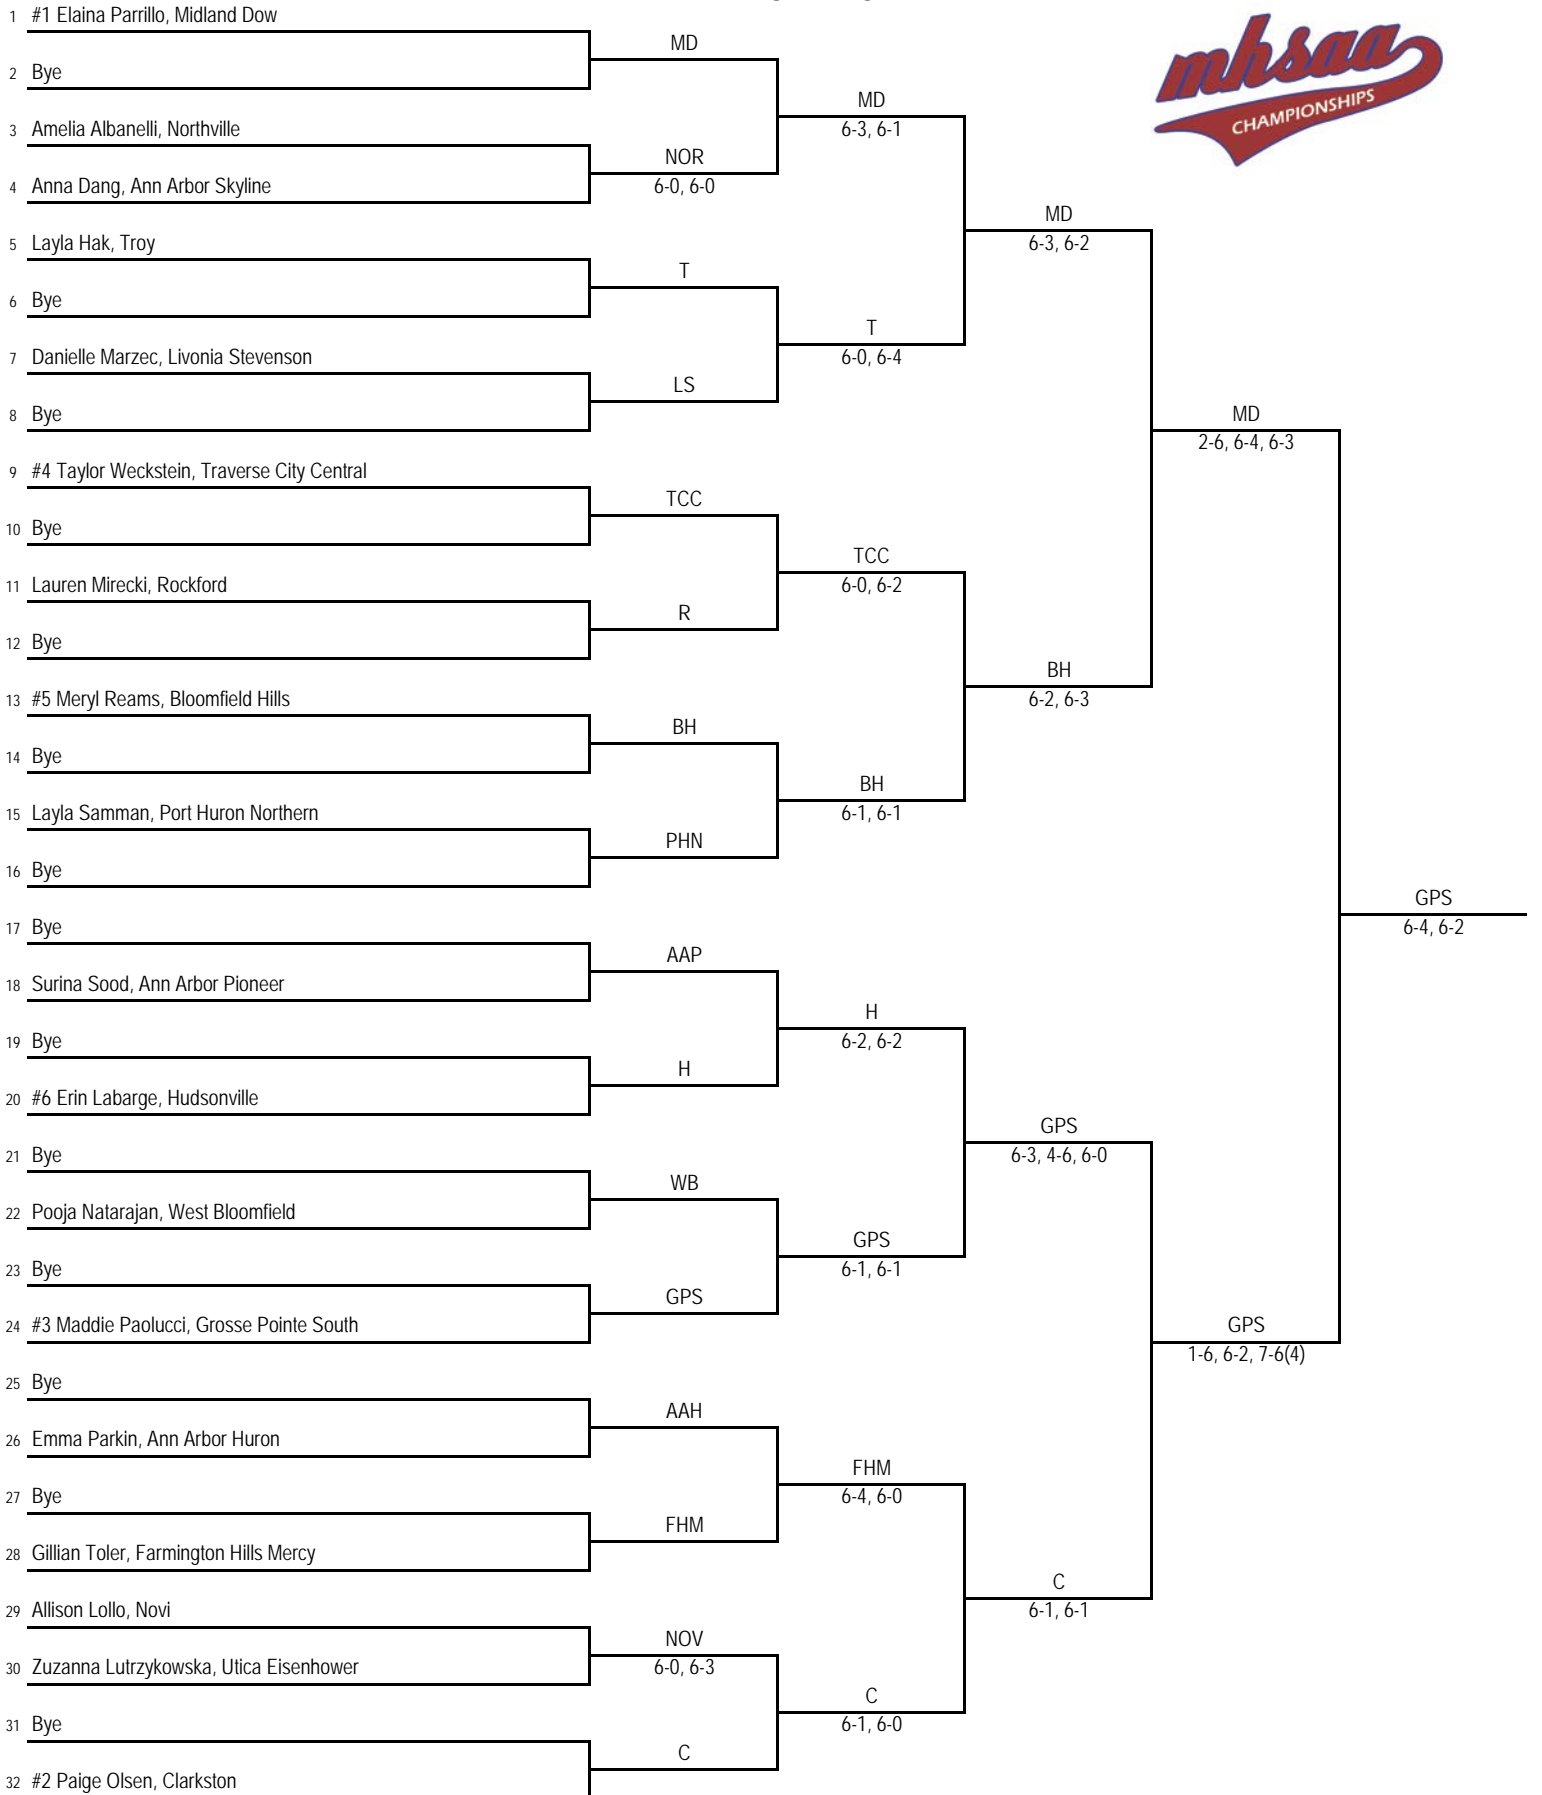

**2014 MHSAA LP Division 1 Girls Tennis Finals
Midland Tennis Center - May 30-31**

Final Standings

1. Grosse Pointe South (GPS) - 28
2. Clarkston (C) - 22
3. Bloomfield Hills (BH) - 19
3. Northville (NOR) - 19
5. Port Huron Northern (PHN) - 16
6. Troy (T) - 14
7. Midland Dow (MD) - 13
7. Traverse City Central (TCC) - 13
9. West Bloomfield (WB) - 10
10. Ann Arbor Pioneer (AAP) - 9
11. Utica Eisenhower (IKE) - 7
11. Rockford (R) - 7
13. Farmington Hills Mercy (FHM) - 6
14. Hudsonville (H) - 5
14. Novi (NOV) - 5
14. Utica (U) - 5
17. Grand Ledge (GL) - 2
18. Ann Arbor Skyline (AAS) - 1
18. Livonia Stevenson (LS) - 1
20. Ann Arbor Huron (AAH) - 0
20. Walled Lake Northern (WLN) - 0

2014 MHSAA LP Division 1 Girls Tennis Finals - Midland Tennis Center - May 30-31

No. 3 Singles Flight

2014 MHSAA LP Division 1 Girls Tennis Finals - Midland Tennis Center - May 30-31

No. 4 Singles Flight

2014 MHSAA LP Division 1 Girls Tennis Finals - Midland Tennis Center - May 30-31

No. 2 Doubles Flight

2014 MHSAA LP Division 1 Girls Tennis Finals - Midland Tennis Center - May 30-31

No. 4 Doubles Flight