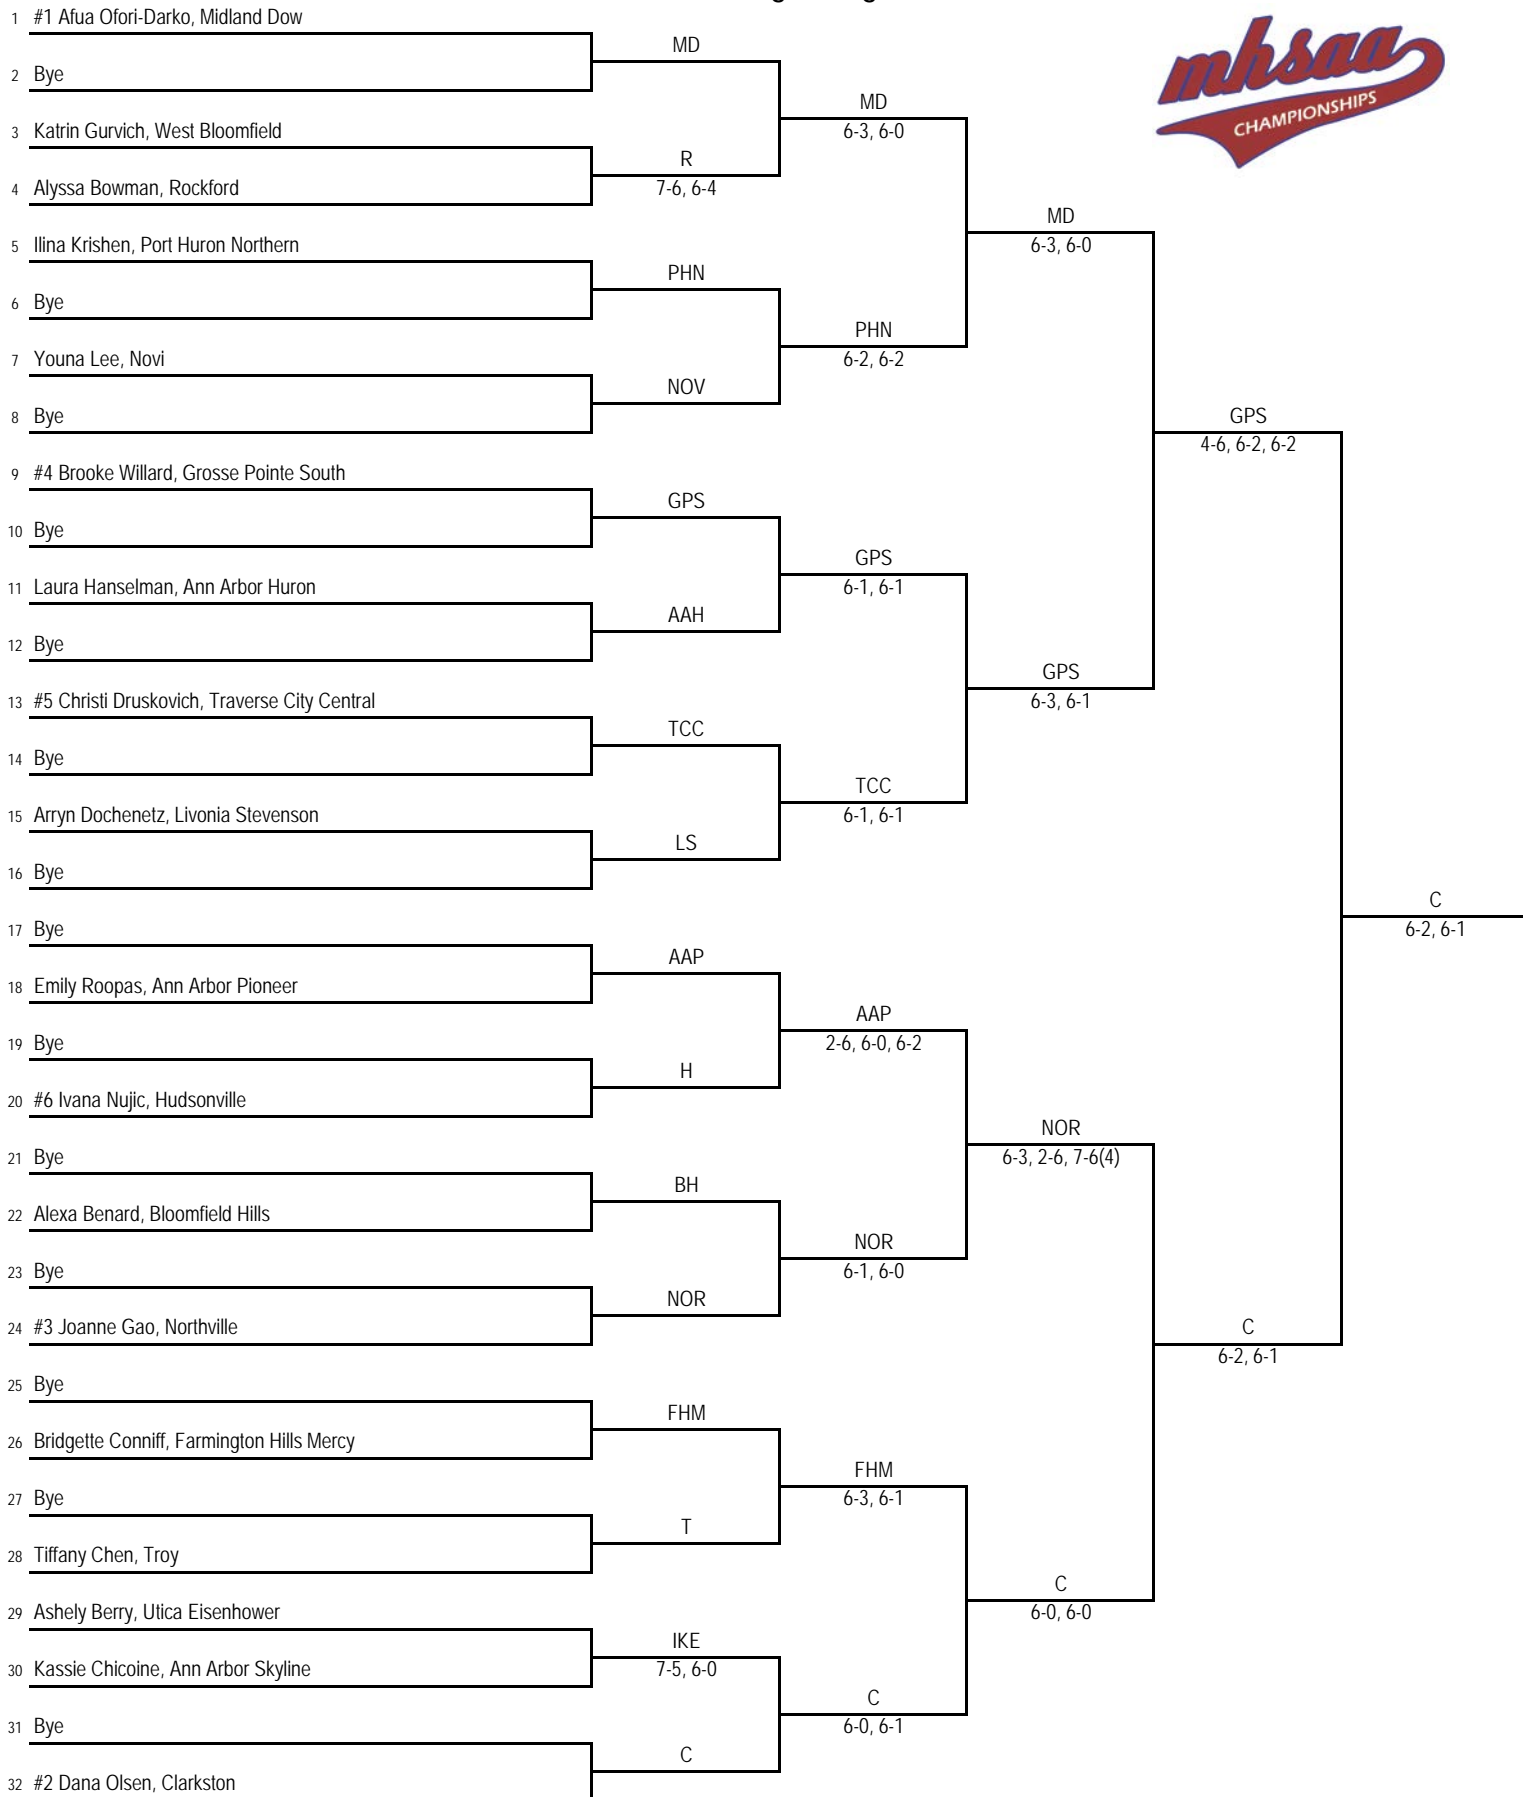

**2014 MHSAA LP Division 1 Girls Tennis Finals
Midland Tennis Center - May 30-31**

Final Standings

1. Grosse Pointe South (GPS) - 28
2. Clarkston (C) - 22
3. Bloomfield Hills (BH) - 19
3. Northville (NOR) - 19
5. Port Huron Northern (PHN) - 16
6. Troy (T) - 14
7. Midland Dow (MD) - 13
7. Traverse City Central (TCC) - 13
9. West Bloomfield (WB) - 10
10. Ann Arbor Pioneer (AAP) - 9
11. Utica Eisenhower (IKE) - 7
11. Rockford (R) - 7
13. Farmington Hills Mercy (FHM) - 6
14. Hudsonville (H) - 5
14. Novi (NOV) - 5
14. Utica (U) - 5
17. Grand Ledge (GL) - 2
18. Ann Arbor Skyline (AAS) - 1
18. Livonia Stevenson (LS) - 1
20. Ann Arbor Huron (AAH) - 0
20. Walled Lake Northern (WLN) - 0

2014 MHSAA LP Division 1 Girls Tennis Finals - Midland Tennis Center - May 30-31

No. 3 Singles Flight

2014 MHSAA LP Division 1 Girls Tennis Finals - Midland Tennis Center - May 30-31

No. 4 Singles Flight

2014 MHSAA LP Division 1 Girls Tennis Finals - Midland Tennis Center - May 30-31

No. 2 Doubles Flight

2014 MHSAA LP Division 1 Girls Tennis Finals - Midland Tennis Center - May 30-31

No. 4 Doubles Flight