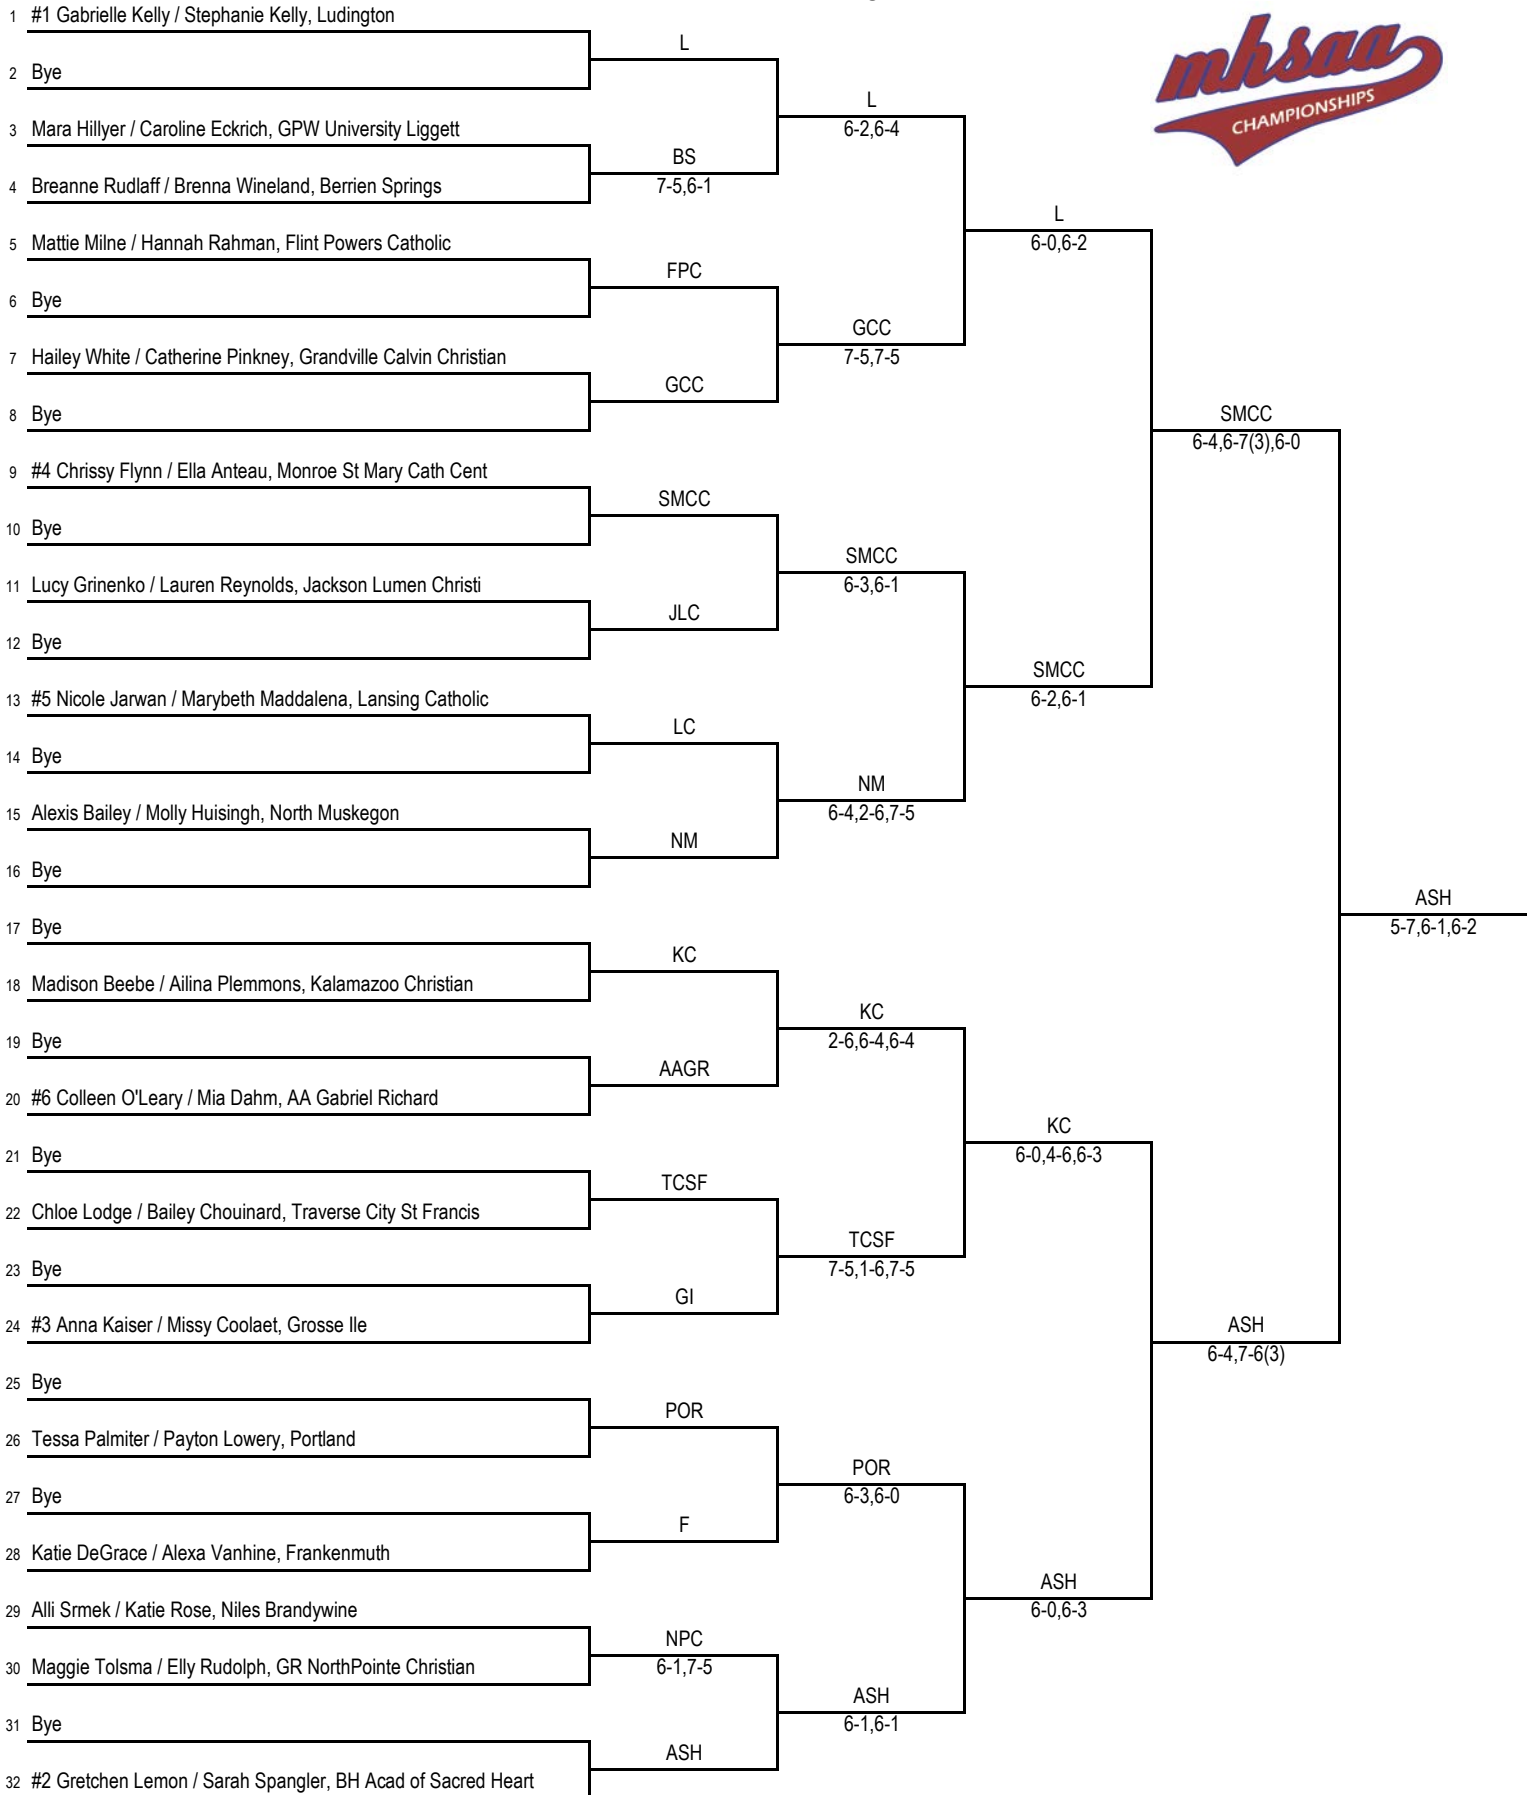

No. 3 Singles Flight

2014 MHSAA LP Division 4 Girls Tennis Finals - Grand Blanc/Holly - May 30-31

No. 4 Singles Flight

2014 MHSAA LP Division 4 Girls Tennis Finals - Grand Blanc/Holly - May 30-31

No. 1 Doubles Flight

No. 4 Doubles Flight