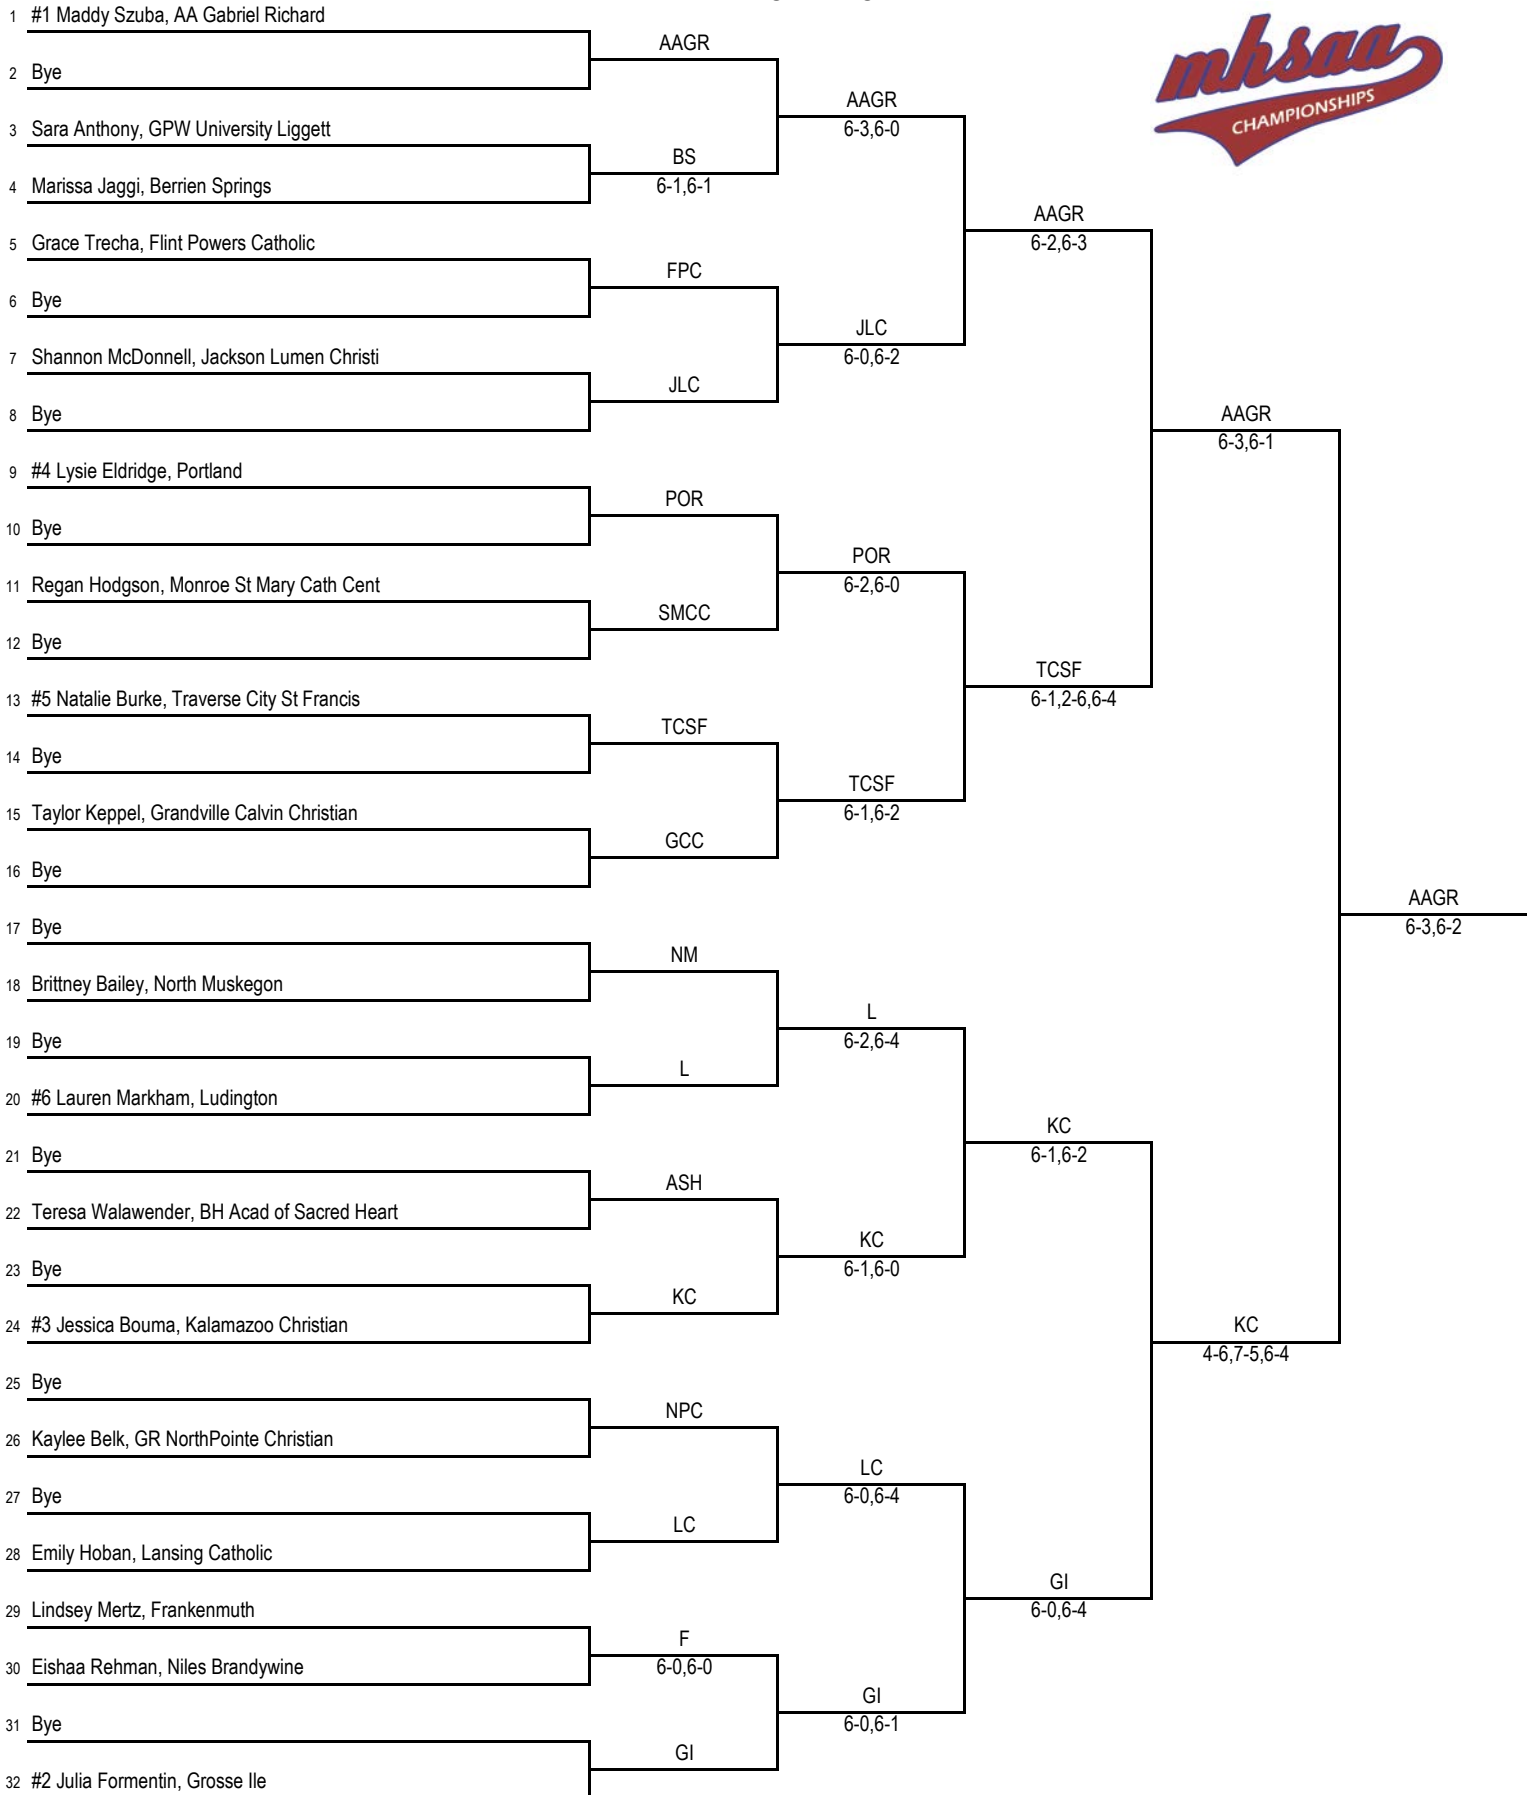

2014 MHSAA LP Division 4 Girls Tennis Finals - Grand Blanc/Holly - May 30-31

No. 2 Singles Flight