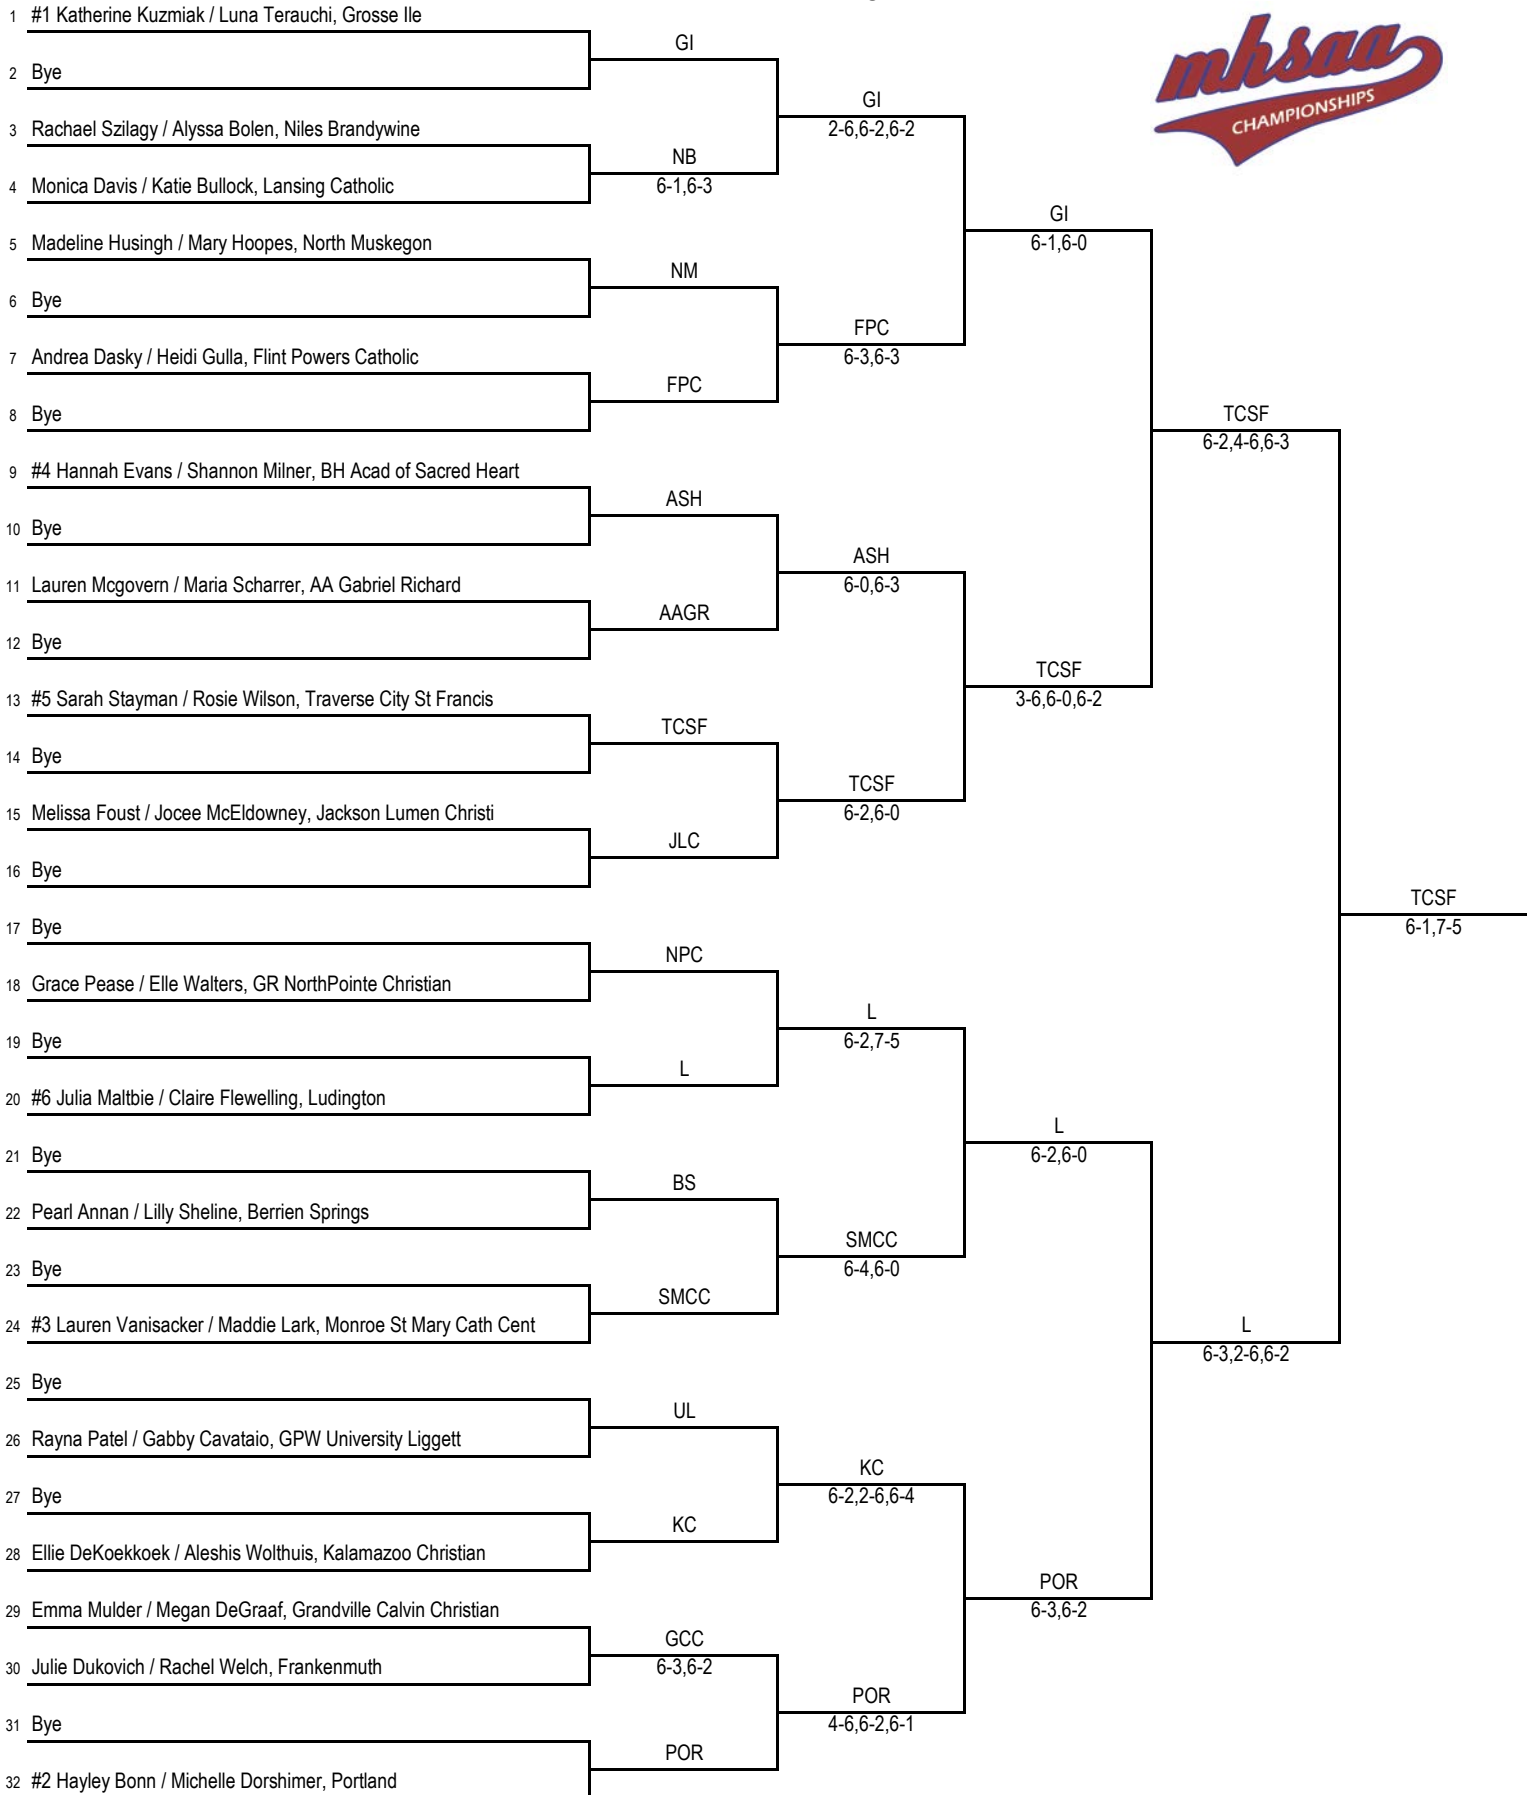

2014 MHSAA LP Division 4 Girls Tennis Finals - Grand Blanc/Holly - May 30-31

No. 3 Doubles Flight