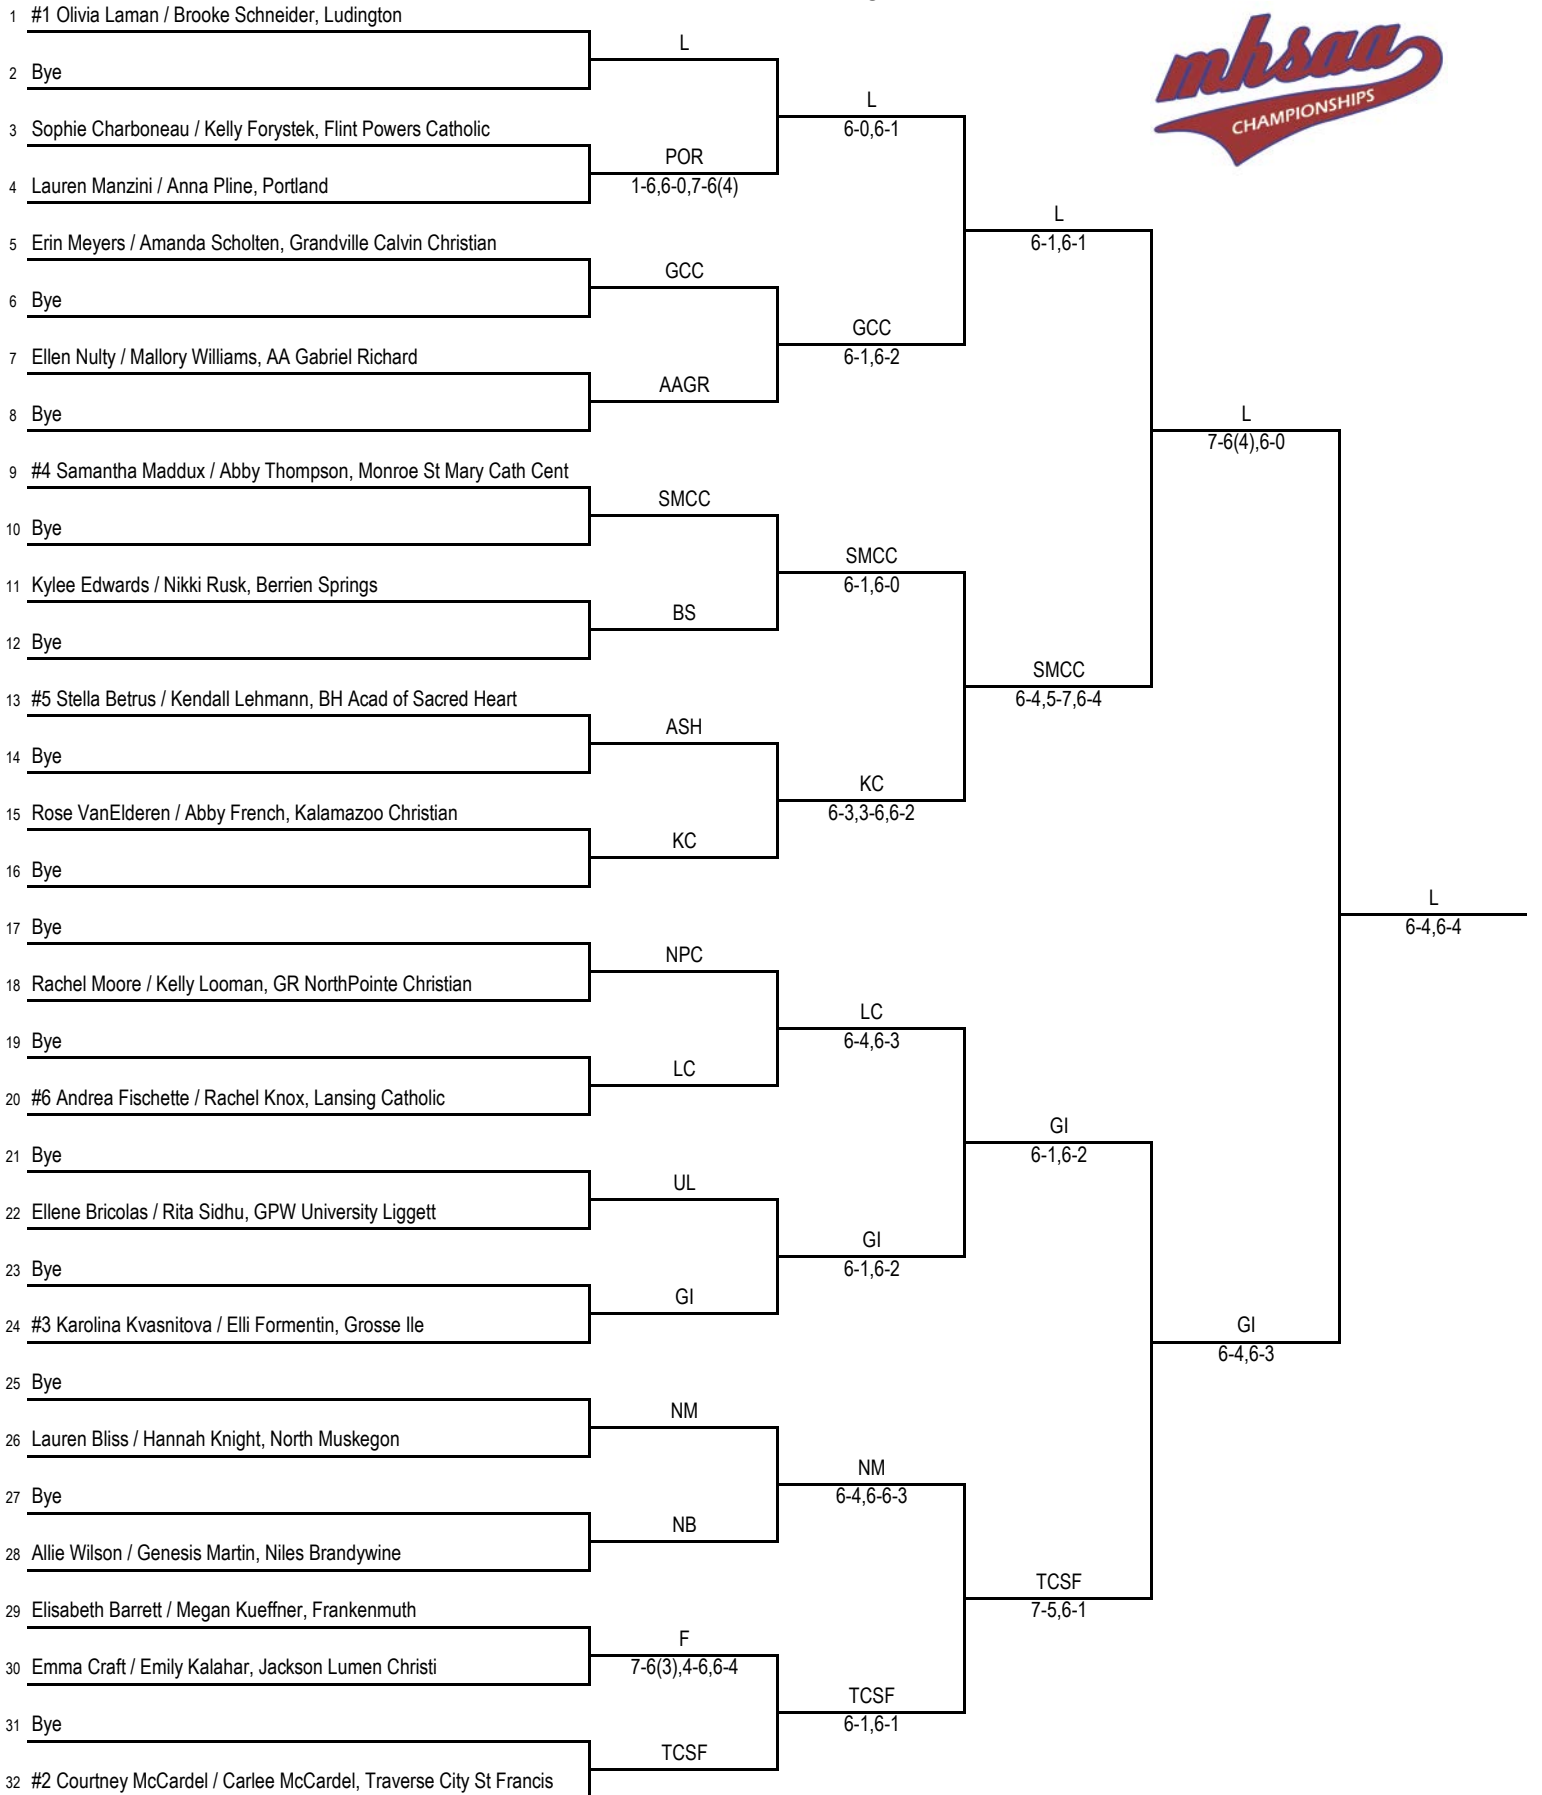

2014 MHSAA LP Division 4 Girls Tennis Finals - Grand Blanc/Holly - May 30-31

No. 2 Doubles Flight