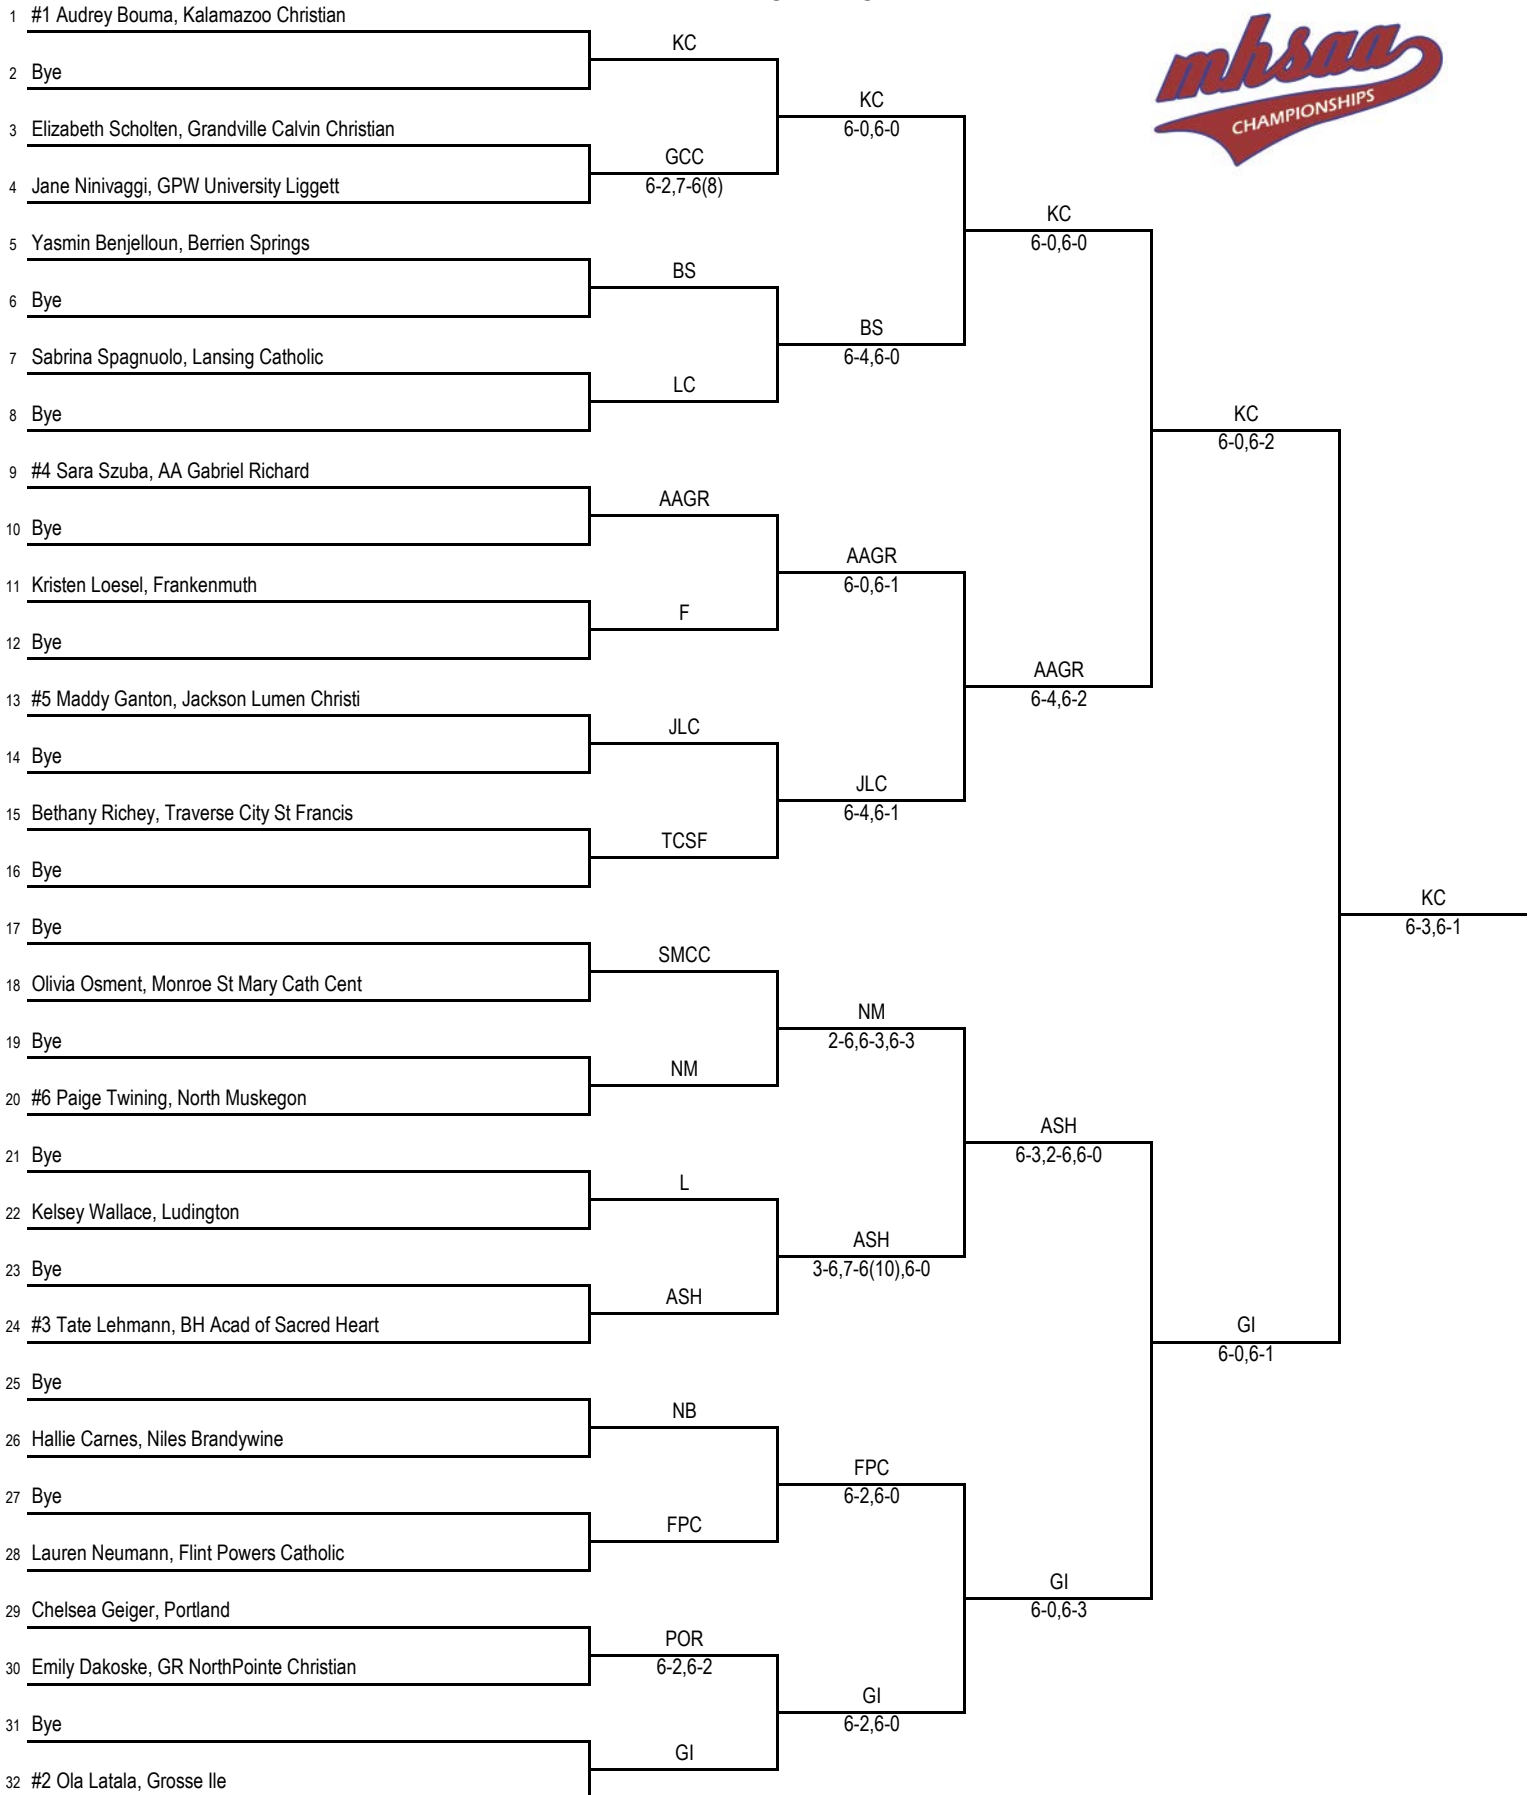

2014 MHSAA LP Division 4 Girls Tennis Finals - Grand Blanc/Holly - May 30-31

No. 3 Singles Flight