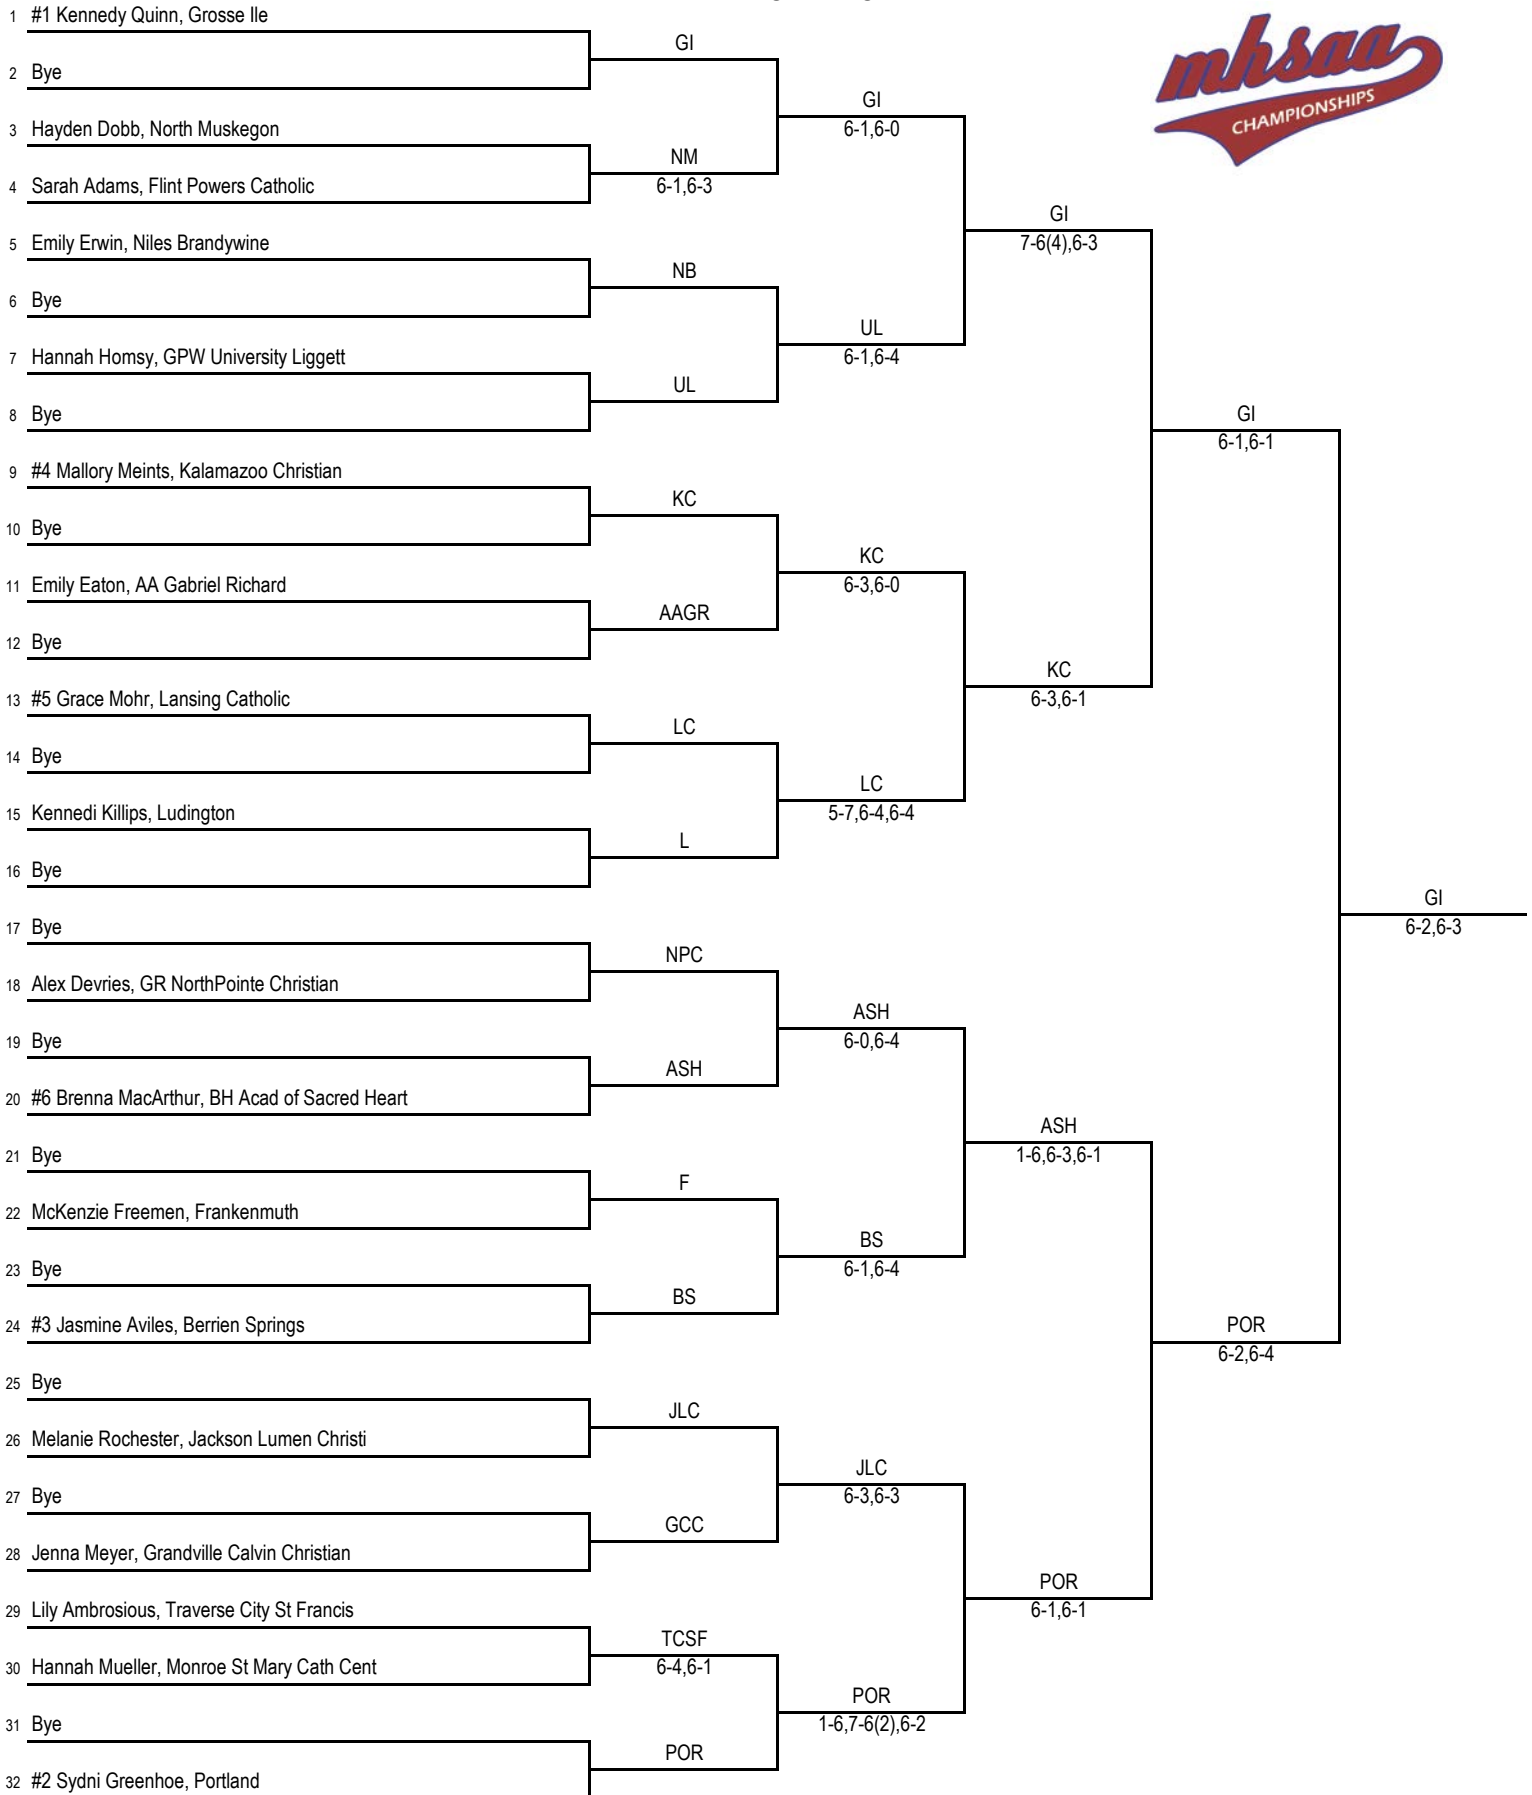

2014 MHSAA LP Division 4 Girls Tennis Finals - Grand Blanc/Holly - May 30-31

No. 4 Singles Flight