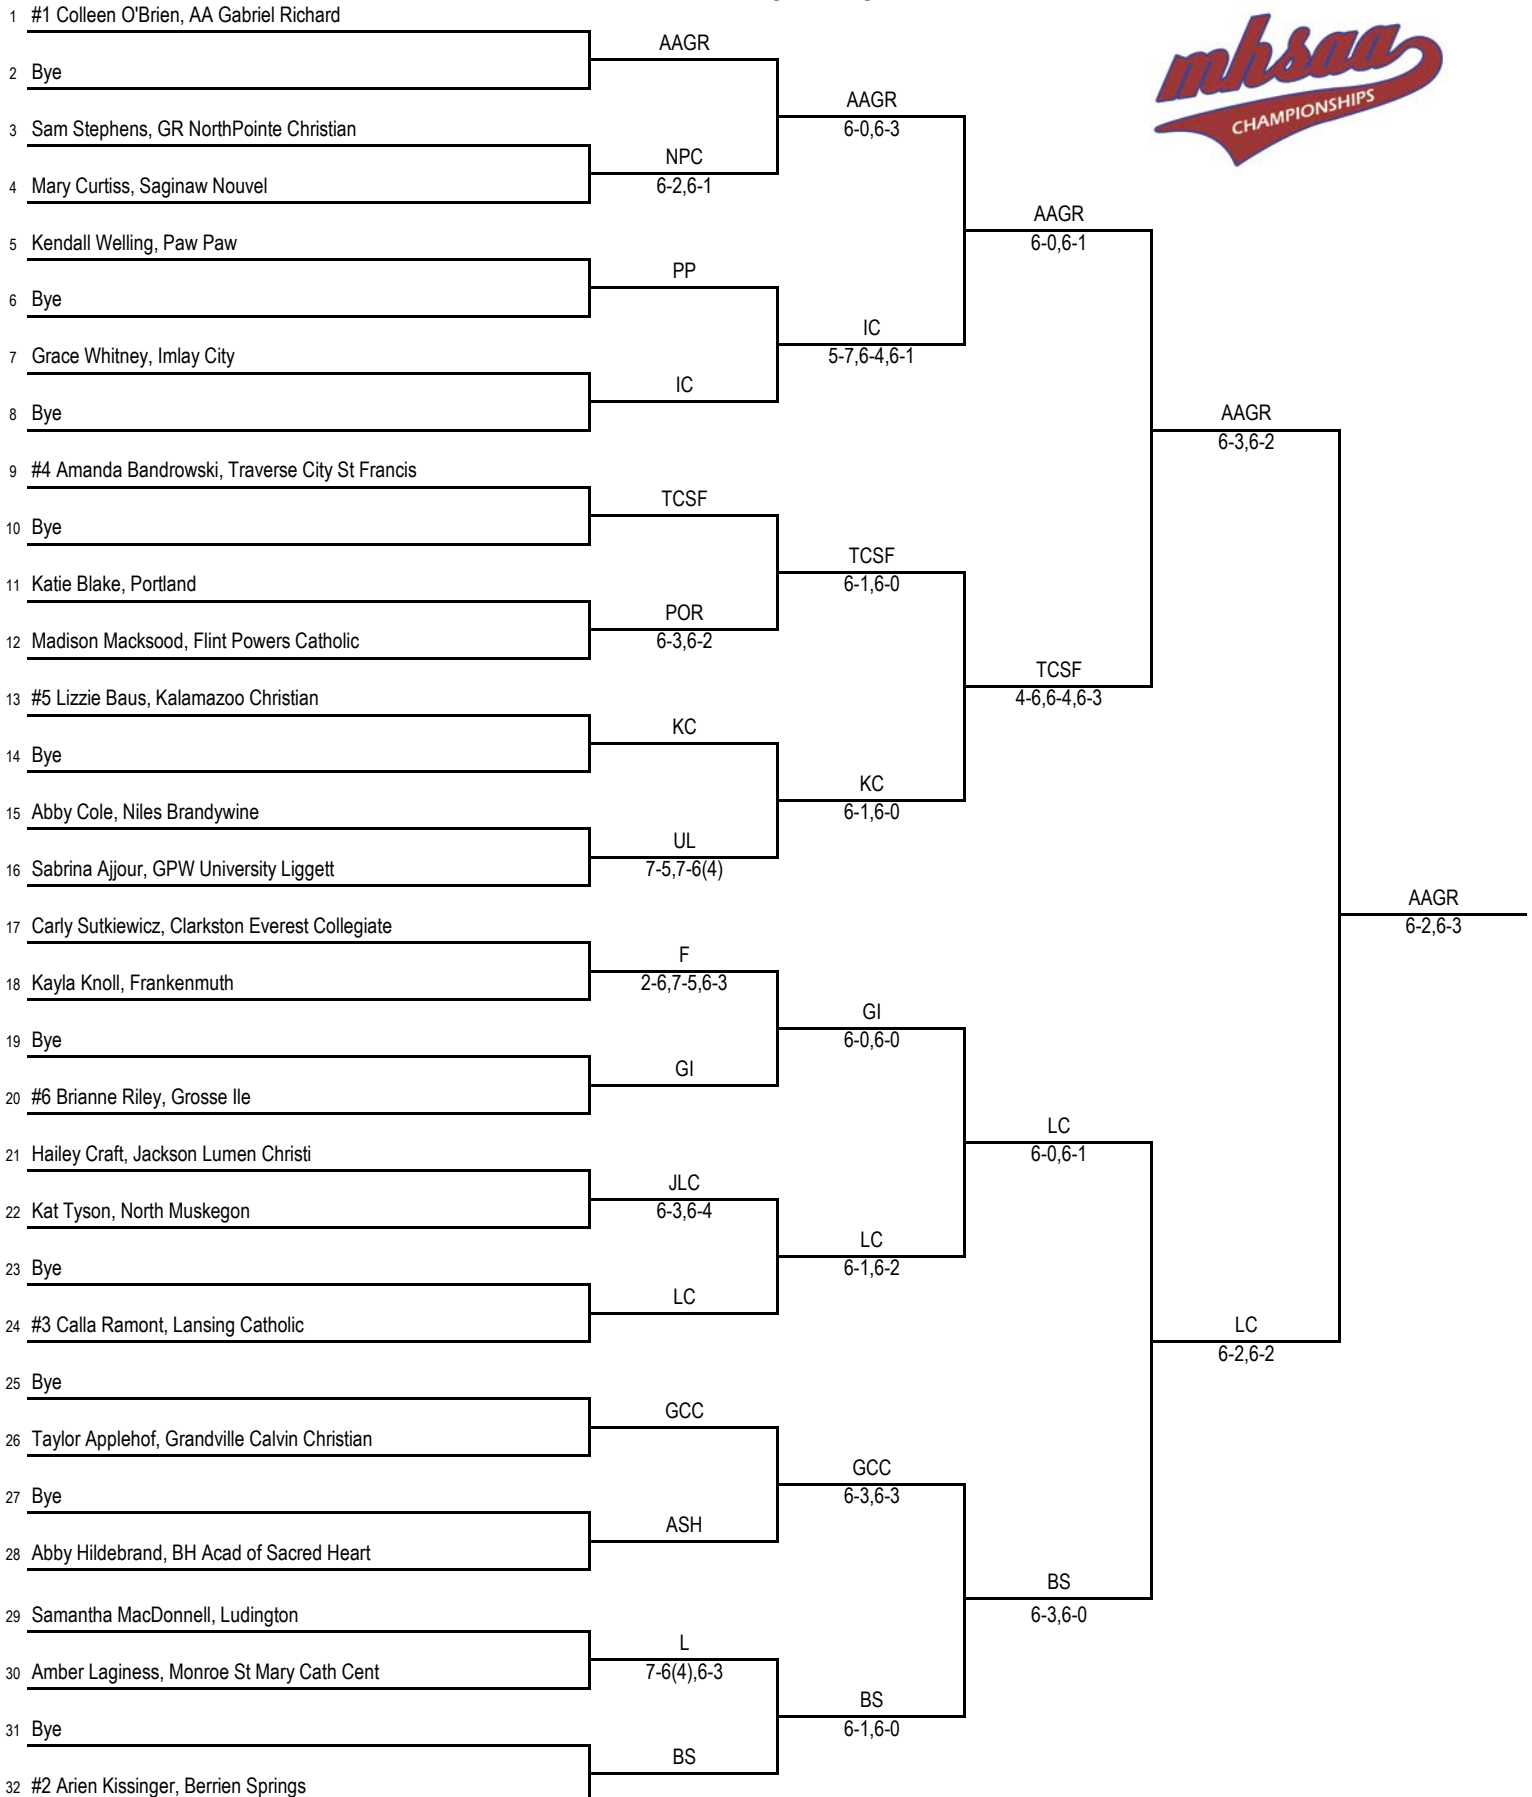

2014 MHSAA LP Division 4 Girls Tennis Finals
Grand Blanc/Holly - May 30-31

Final Standings

1. Grosse Ile (GI) - 26
2. Kalamazoo Christian (KC) - 21
3. Traverse City St Francis (TCSF) - 20
4. Portland (POR) - 18
5. Ludington (L) - 16
6. BH Acad of Sacred Heart (ASH) - 15
7. AA Gabriel Richard (AAGR) - 13
8. Lansing Catholic (LC) - 12
8. Monroe St Mary Cath Cent (SMCC) - 12
10. Berrien Springs (BS) - 9
11. Grandville Calvin Christian (GCC) - 8
12. Jackson Lumen Christi (JLC) - 7
12. North Muskegon (NM) - 7
14. GPW University Liggett (UL) - 5
15. Flint Powers Catholic (FPC) - 4
15. Frankenmuth (F) - 4
17. Niles Brandywine (NB) - 3
18. GR NorthPointe Christian (NPC) - 2
18. Imlay City (IC) - 2
20. Clarkston Everest Collegiate (CEC) - 0
20. Paw Paw (PP) - 0
20. Saginaw Nouvel (SN) - 0

2014 MHSAA LP Division 4 Girls Tennis Finals - Grand Blanc/Holly - May 30-31

No. 1 Singles Flight

2014 MHSAA LP Division 4 Girls Tennis Finals - Grand Blanc/Holly - May 30-31

No. 2 Singles Flight

2014 MHSAA LP Division 4 Girls Tennis Finals - Grand Blanc/Holly - May 30-31

No. 4 Doubles Flight