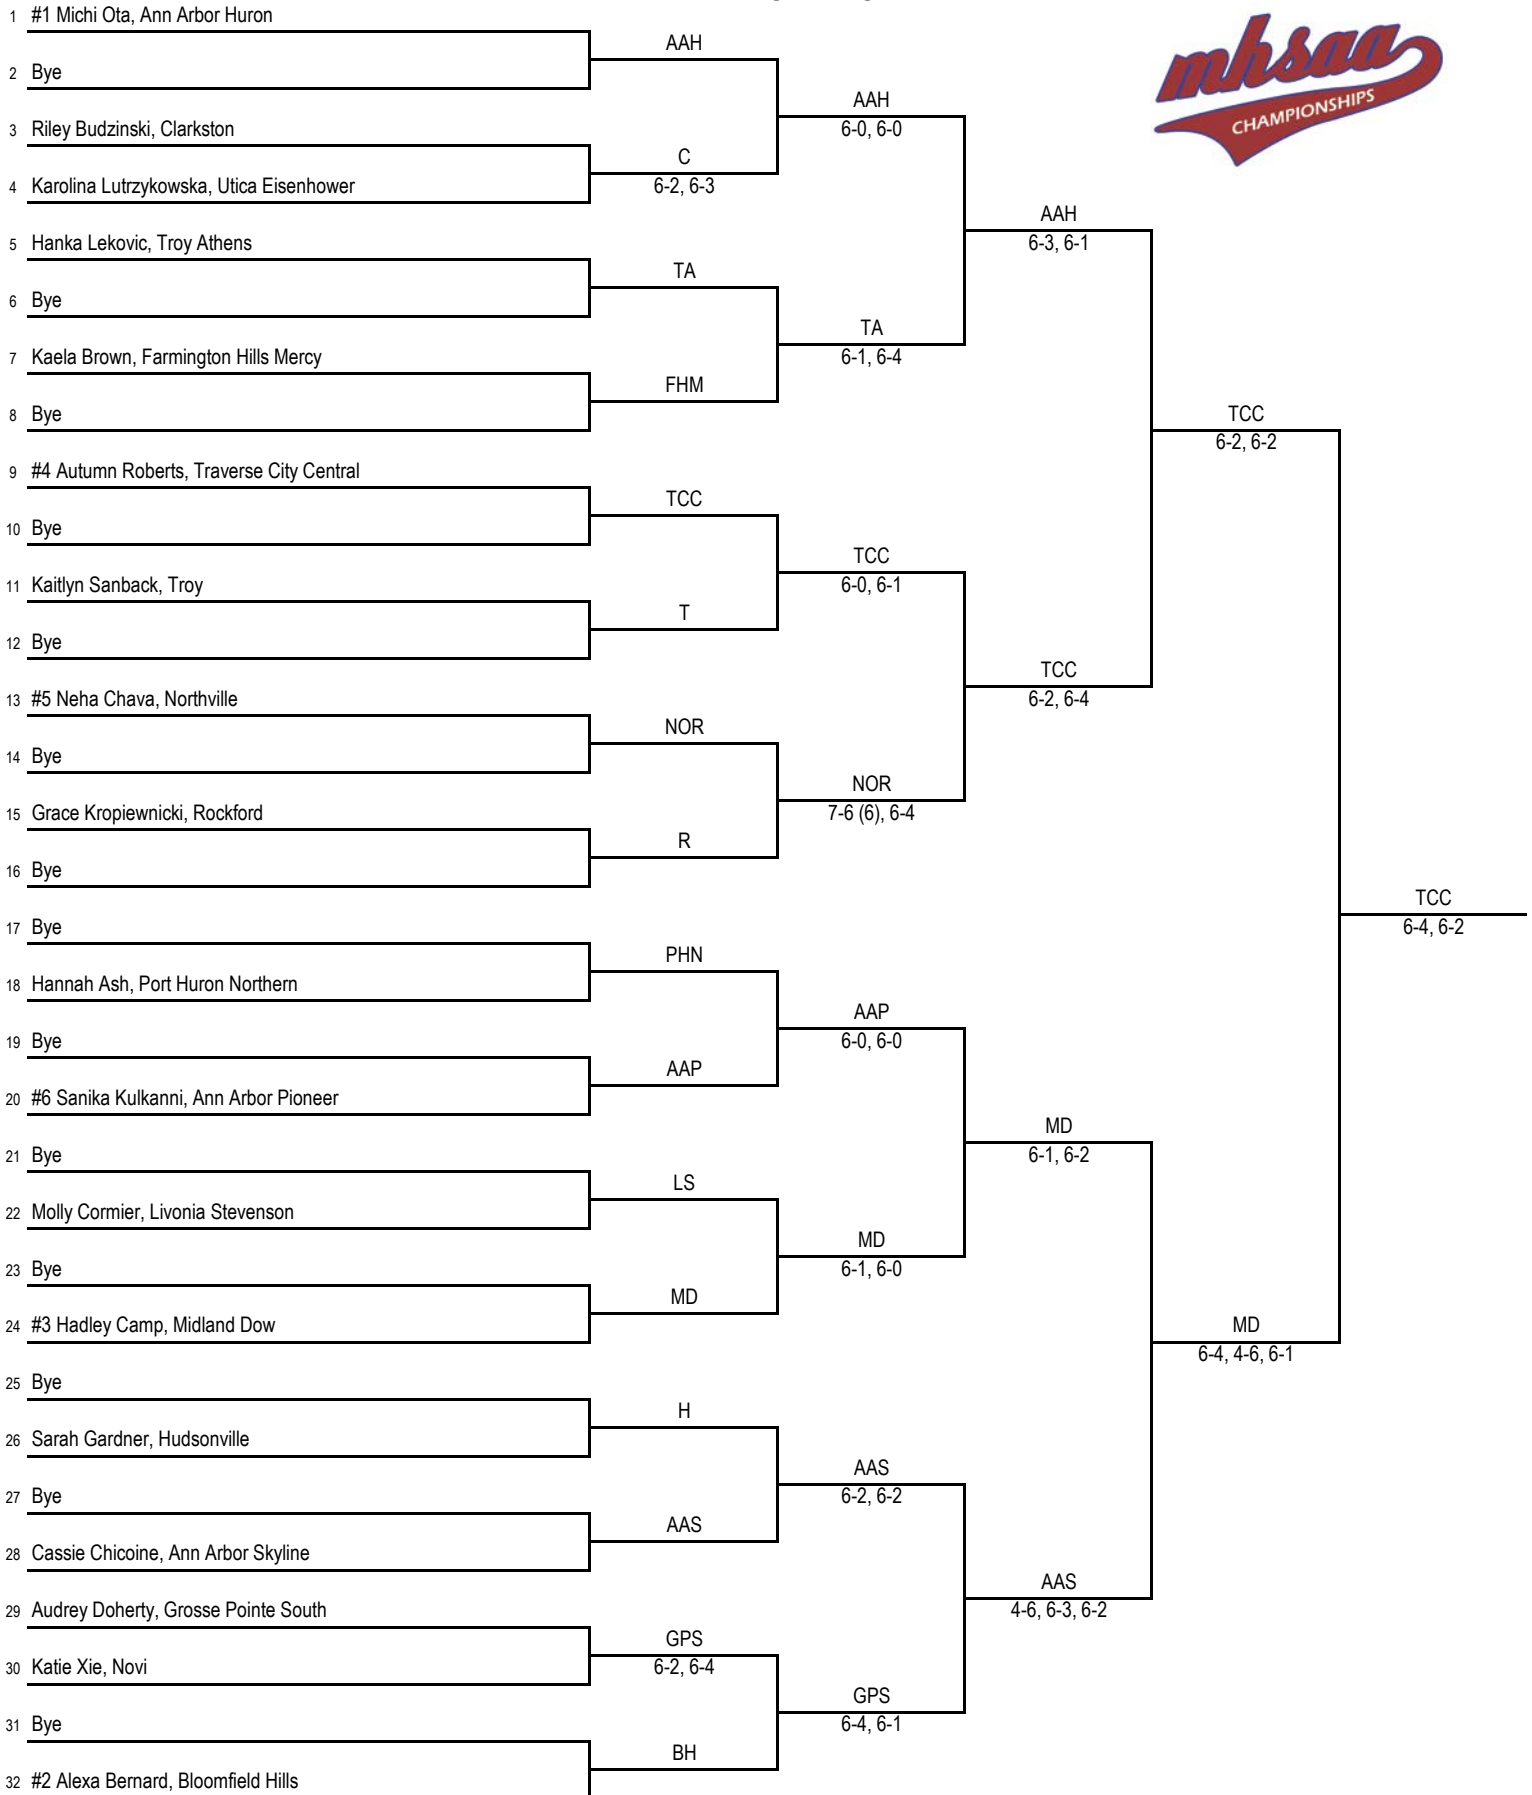

2015 MHSAA LP Division 1 Girls Tennis Finals - Midland Tennis Center - May 29-30

No. 4 Singles Flight