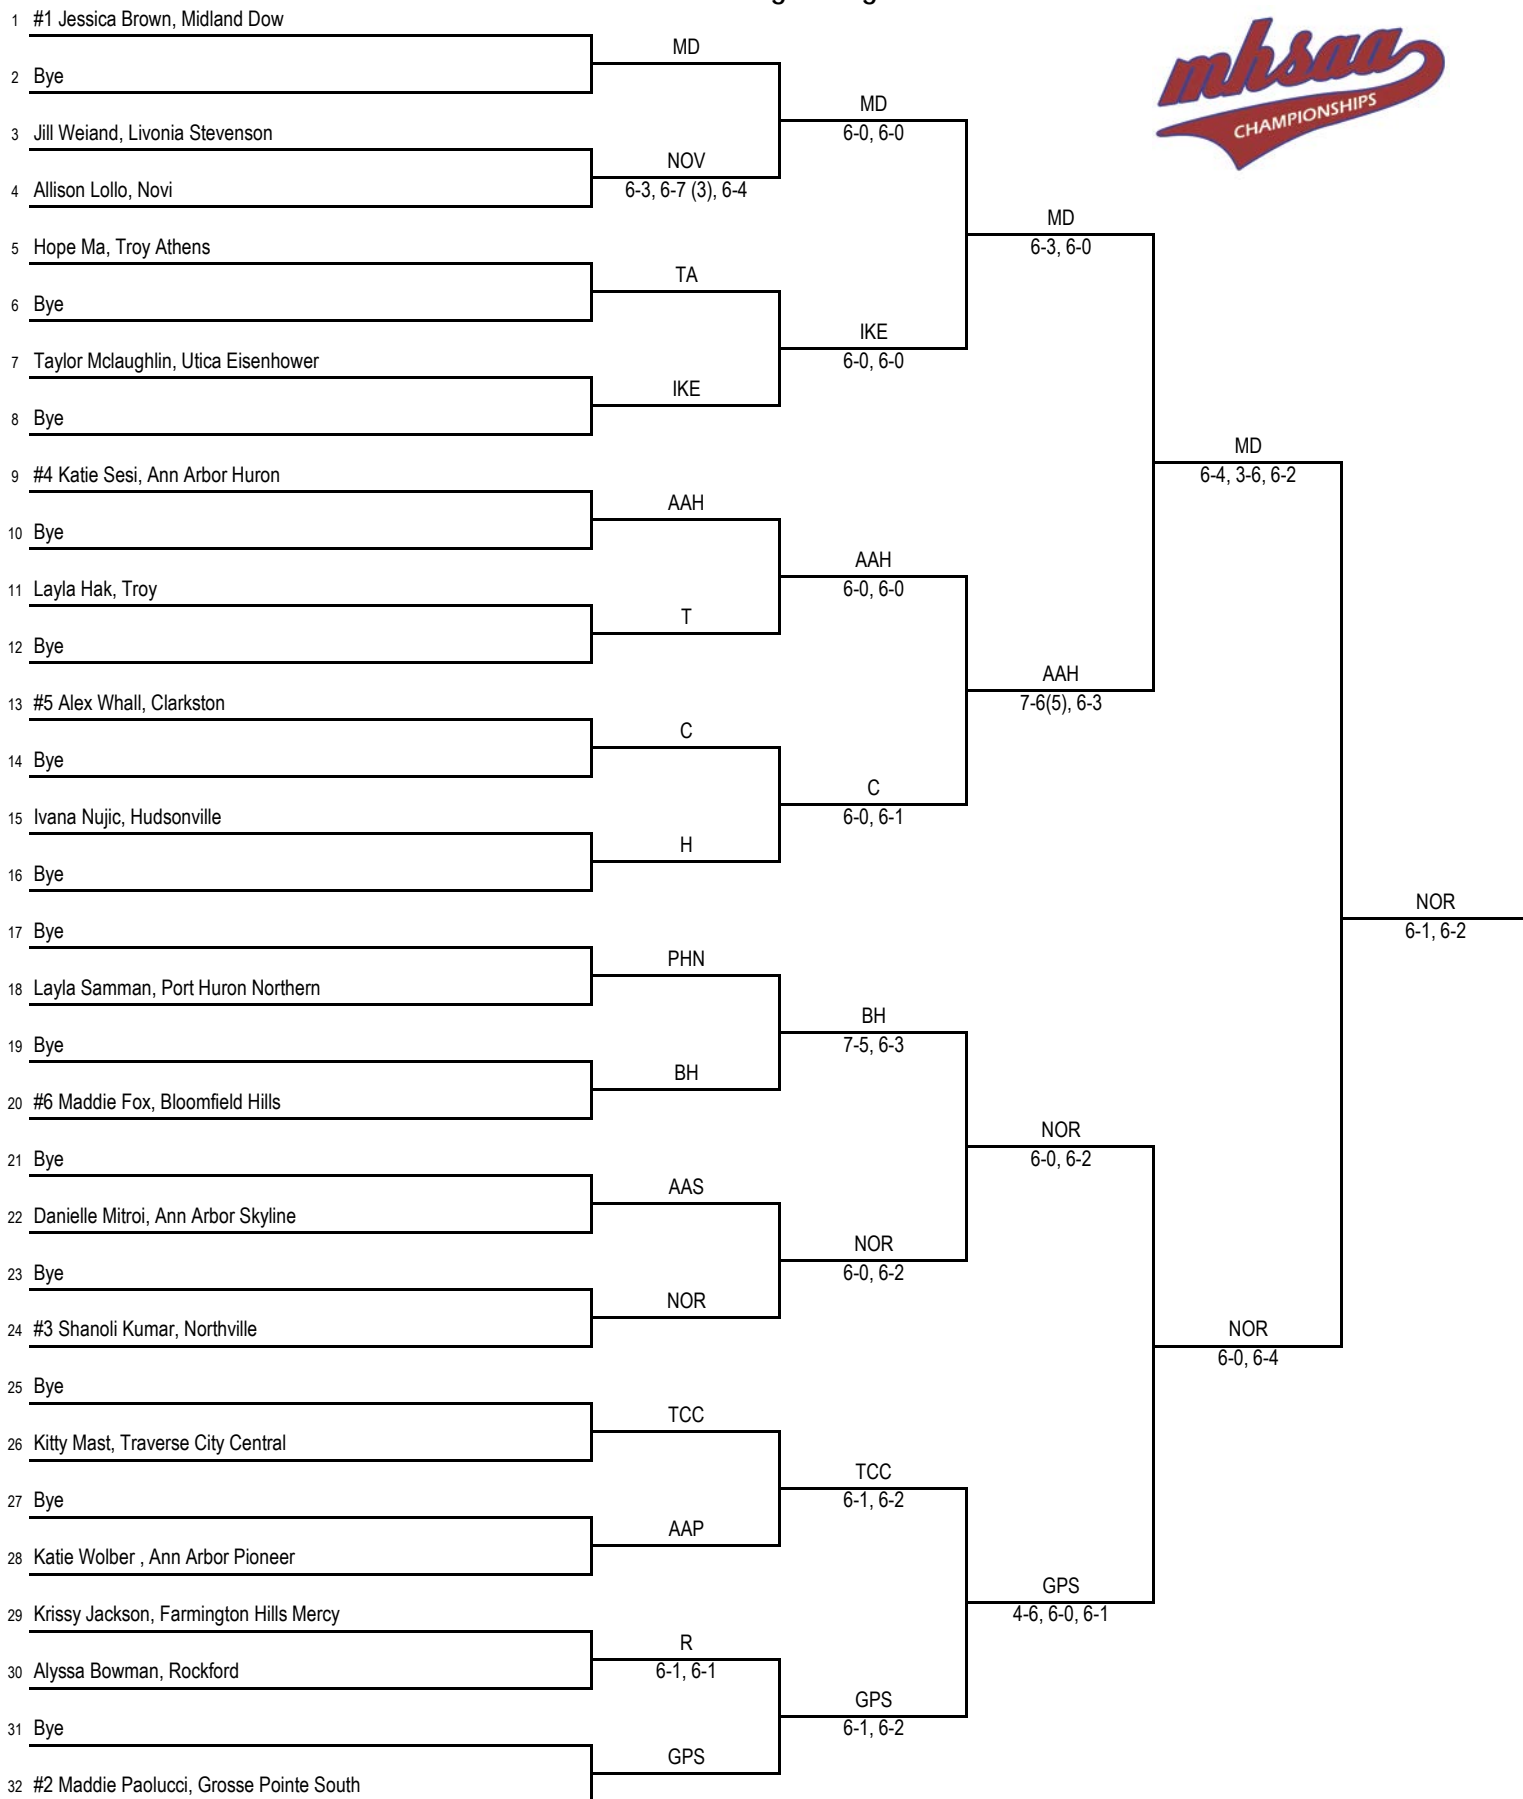

2015 MHSAA LP Division 1 Girls Tennis Finals  
Midland Tennis Center - May 29-30

Final Standings

1. Northville (NOR) - 33
2. Midland Dow (MD) - 28
3. Grosse Pointe South (GPS) - 22
4. Ann Arbor Pioneer (AAP) - 18
5. Traverse City Central (TCC) - 17
6. Ann Arbor Huron (AAH) - 10
6. Troy (T) - 10
8. Ann Arbor Skyline (AAS) - 8
8. Clarkston (C) - 8
8. Novi (NOV) - 8
11. Hudsonville (H) - 7
12. Utica Eisenhower (IKE) - 6
13. Farmington Hills Mercy (FHM) - 5
13. Utica (U) - 5
15. Bloomfield Hills (BH) - 4
15. Troy Athens (TA) - 4
17. Livonia Stevenson (LS) - 3
18. Port Huron Northern (PHN) - 2
18. Rockford (R) - 2
20. Brighton (BR) - 1
20. Rochester Adams (RA) - 1
22. Grandville (G) - 0
22. Livonia Churchill (LC) - 0
22. Saginaw Heritage (SH) - 0
22. Sterling Heights Stevenson (SHS) - 0

# 2015 MHSAA LP Division 1 Girls Tennis Finals - Midland Tennis Center - May 29-30

## No. 2 Singles Flight

## No. 4 Singles Flight