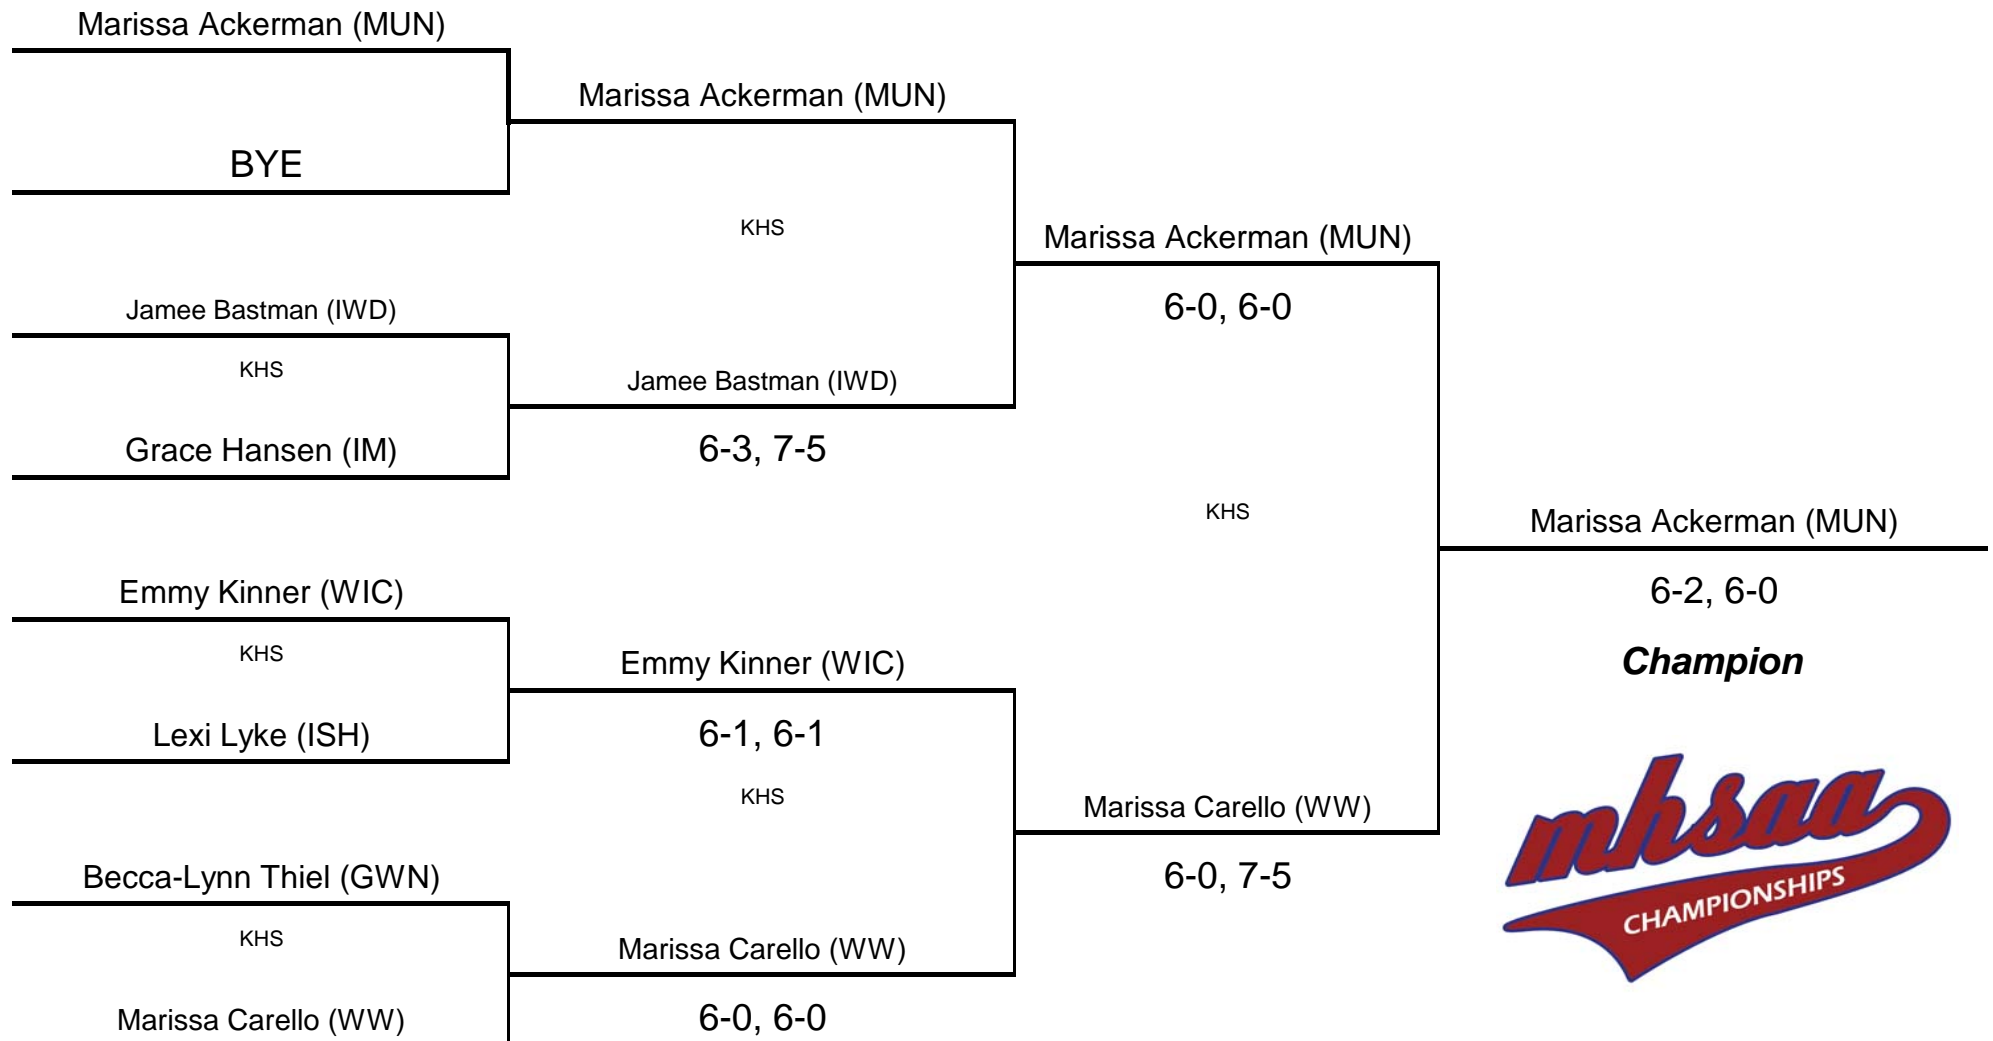

#2 SINGLES

GWN	IM	IWD	ISH	MUN	WIC	WW
0	0	1	0	3	1	2

2016 Division 2
U.P Championship