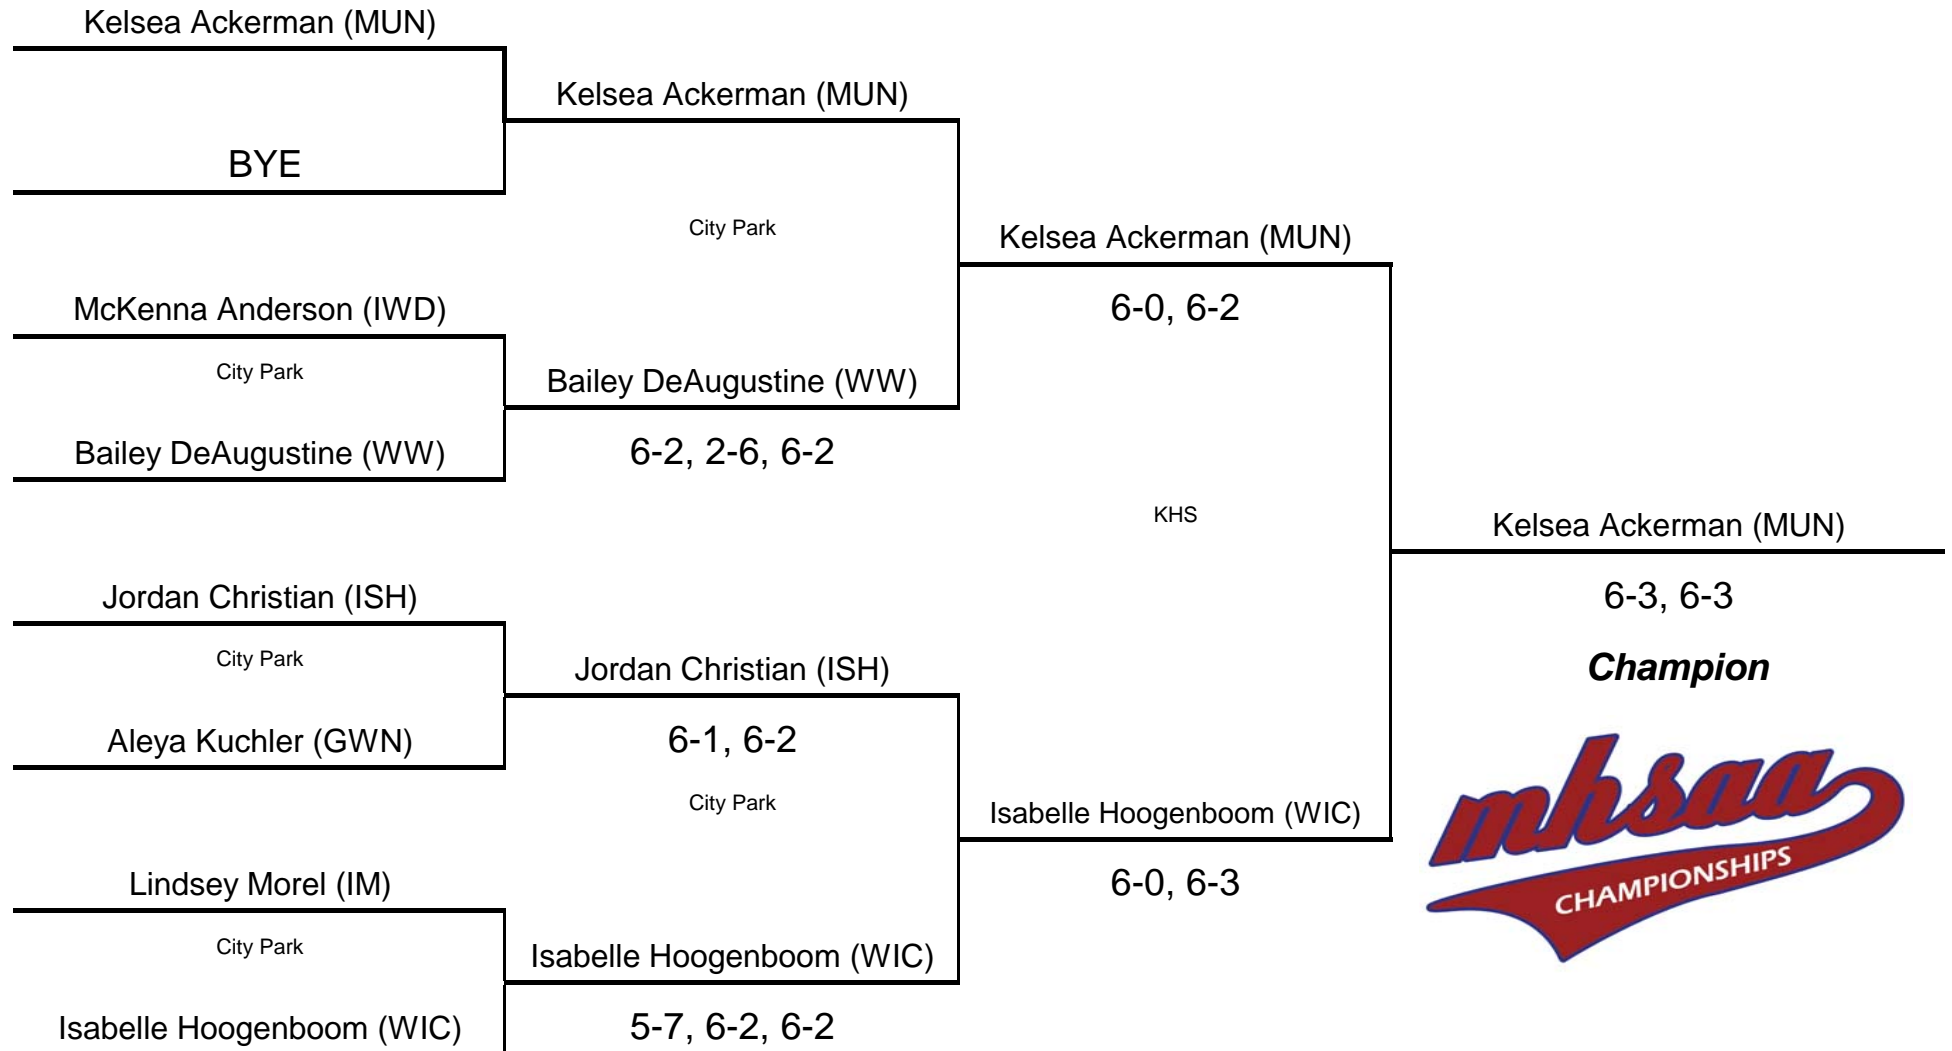

MHSAA 2016 GIRLS U.P. DIVISION 2 TENNIS FINALS

	<u>1 Singles</u>	<u>2 Singles</u>	<u>3 Singles</u>	<u>4 Singles</u>	<u>1 Doubles</u>	<u>2 Doubles</u>	<u>3 Doubles</u>	<u>4 Doubles</u>	<u>TOTALS</u>
Gwinn	0	0	0	0	0	0	0	0	0
Iron Mountain	0	0	0	0	0	0	1	1	2
Ironwood	1	1	0	0	1	0	0	0	3
Ishpeming	0	0	1	3	0	1	0	0	5
Munising	3	3	3	1	2	1	2	1	16
West Iron County	2	1	2	2	1	2	1	3	14
Westwood	1	2	1	1	3	3	3	2	16

#1 SINGLES

GWN	IM	IWD	ISH	MUN	WIC	WW
0	0	1	0	3	2	1

2016 Division 2
U.P. Championship

#2 SINGLES

GWN	IM	IWD	ISH	MUN	WIC	WW
0	0	1	0	3	1	2

2016 Division 2
U.P Championship

3 SINGLES

GWN	IM	IWD	ISH	MUN	WIC	WW
0	0	0	1	3	2	1