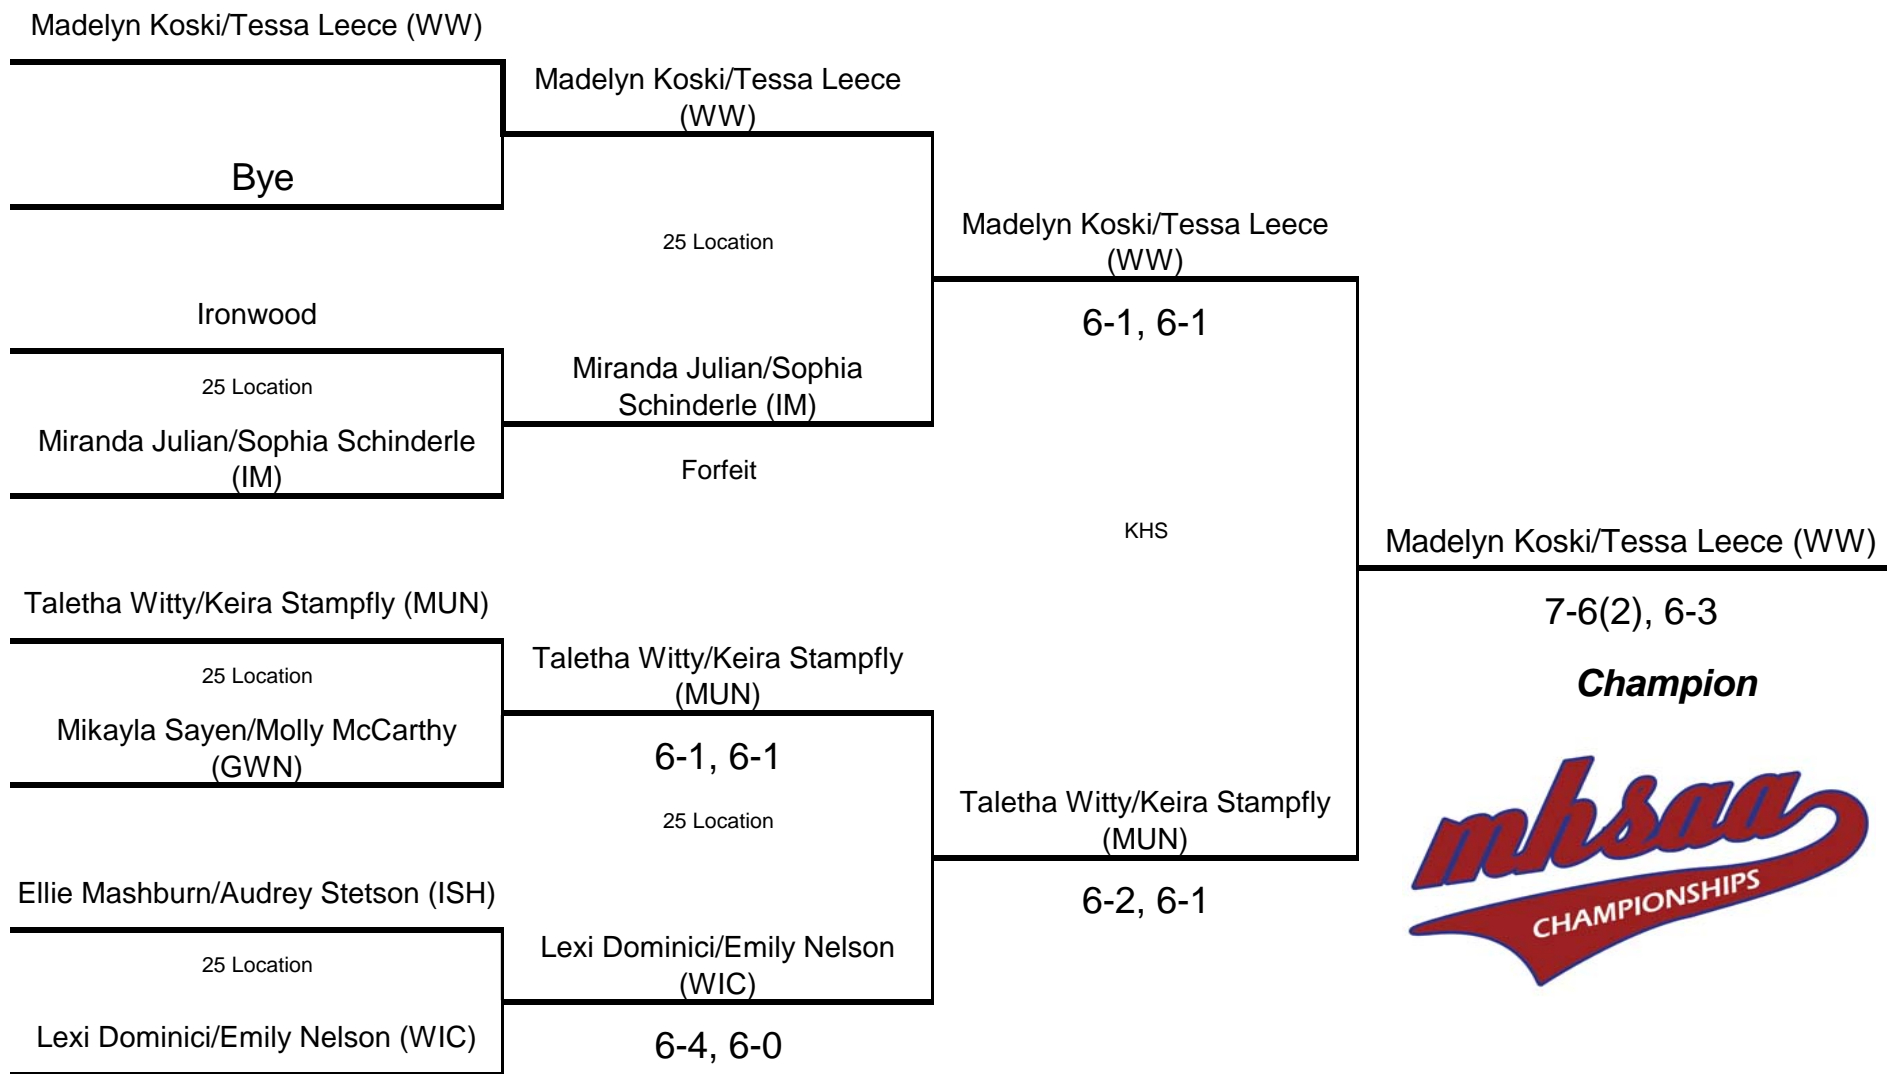

#3 DOUBLES

GWN	IM	IWD	ISH	MUN	WIC	WW
0	1	0	0	2	1	3

2016 Division 2
U.P. Championship