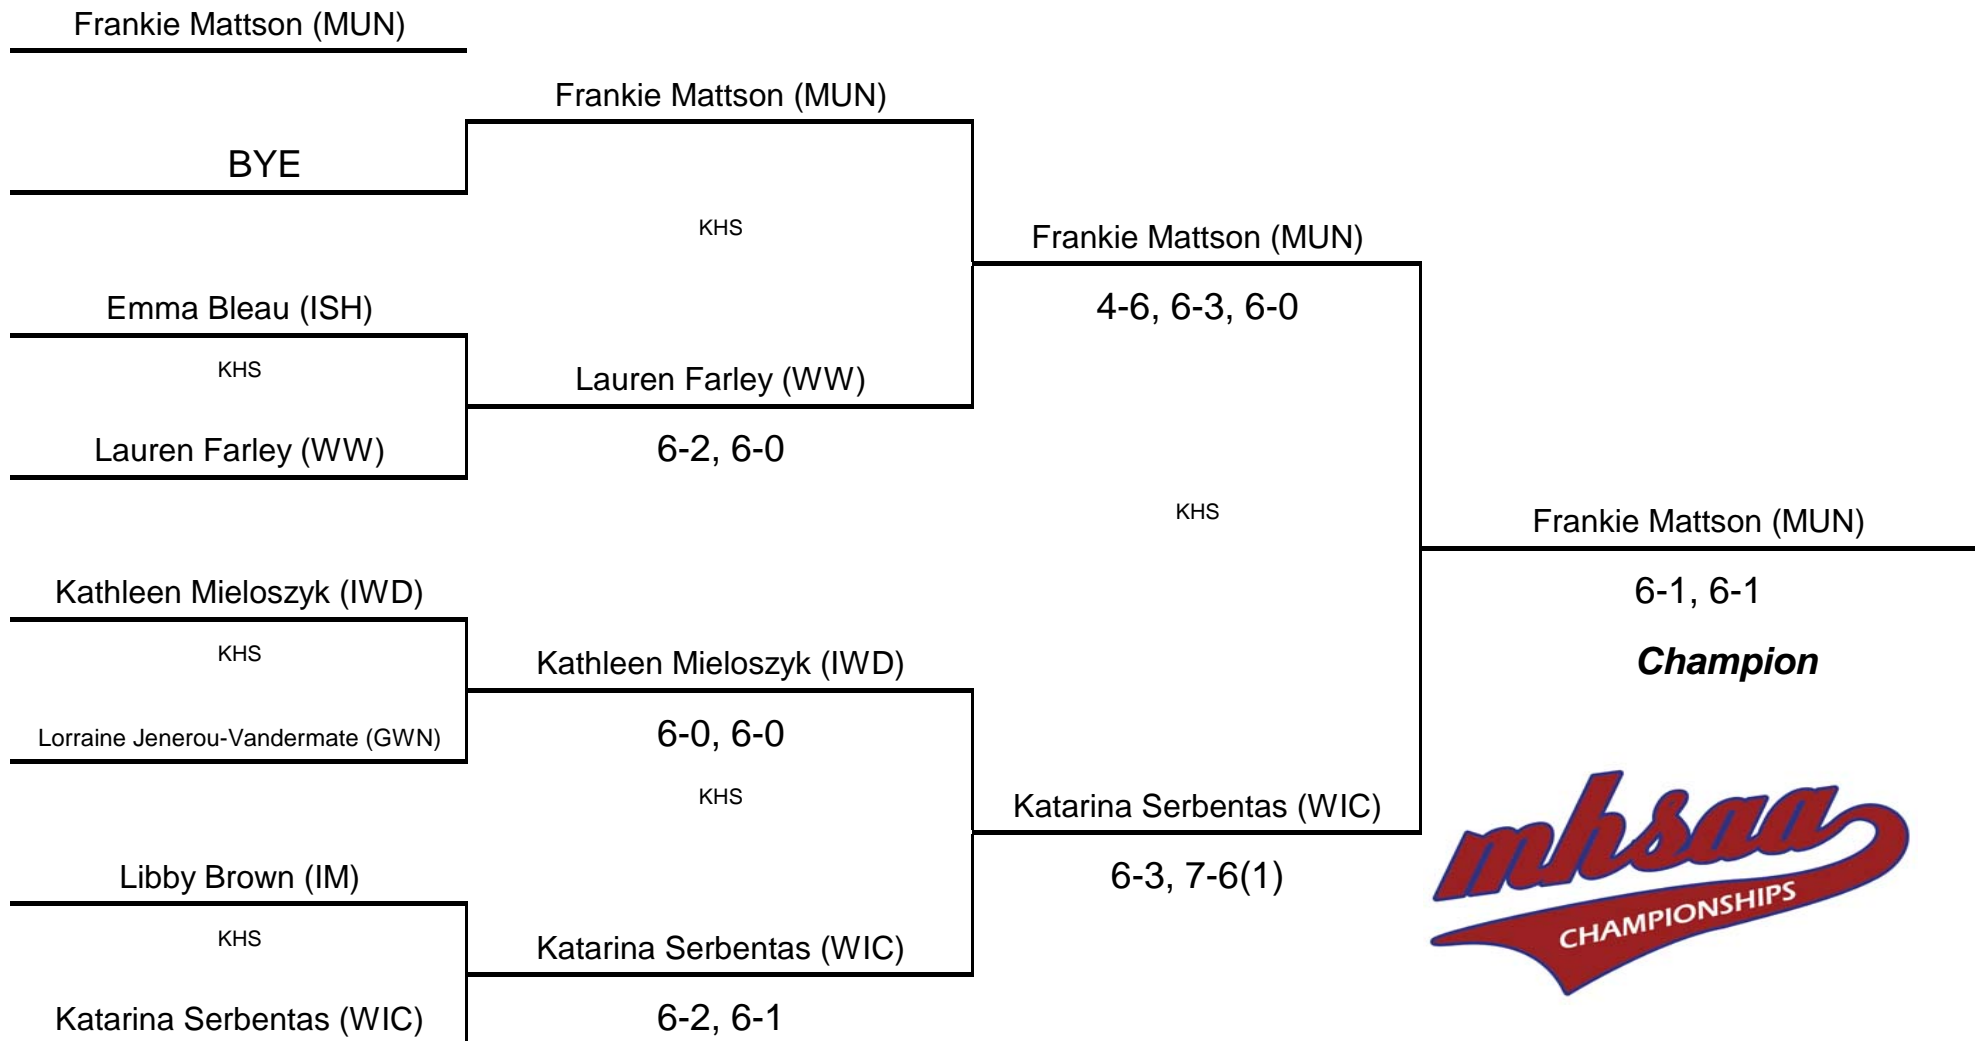

#1 SINGLES

GWN	IM	IWD	ISH	MUN	WIC	WW
0	0	1	0	3	2	1

2016 Division 2
U.P. Championship