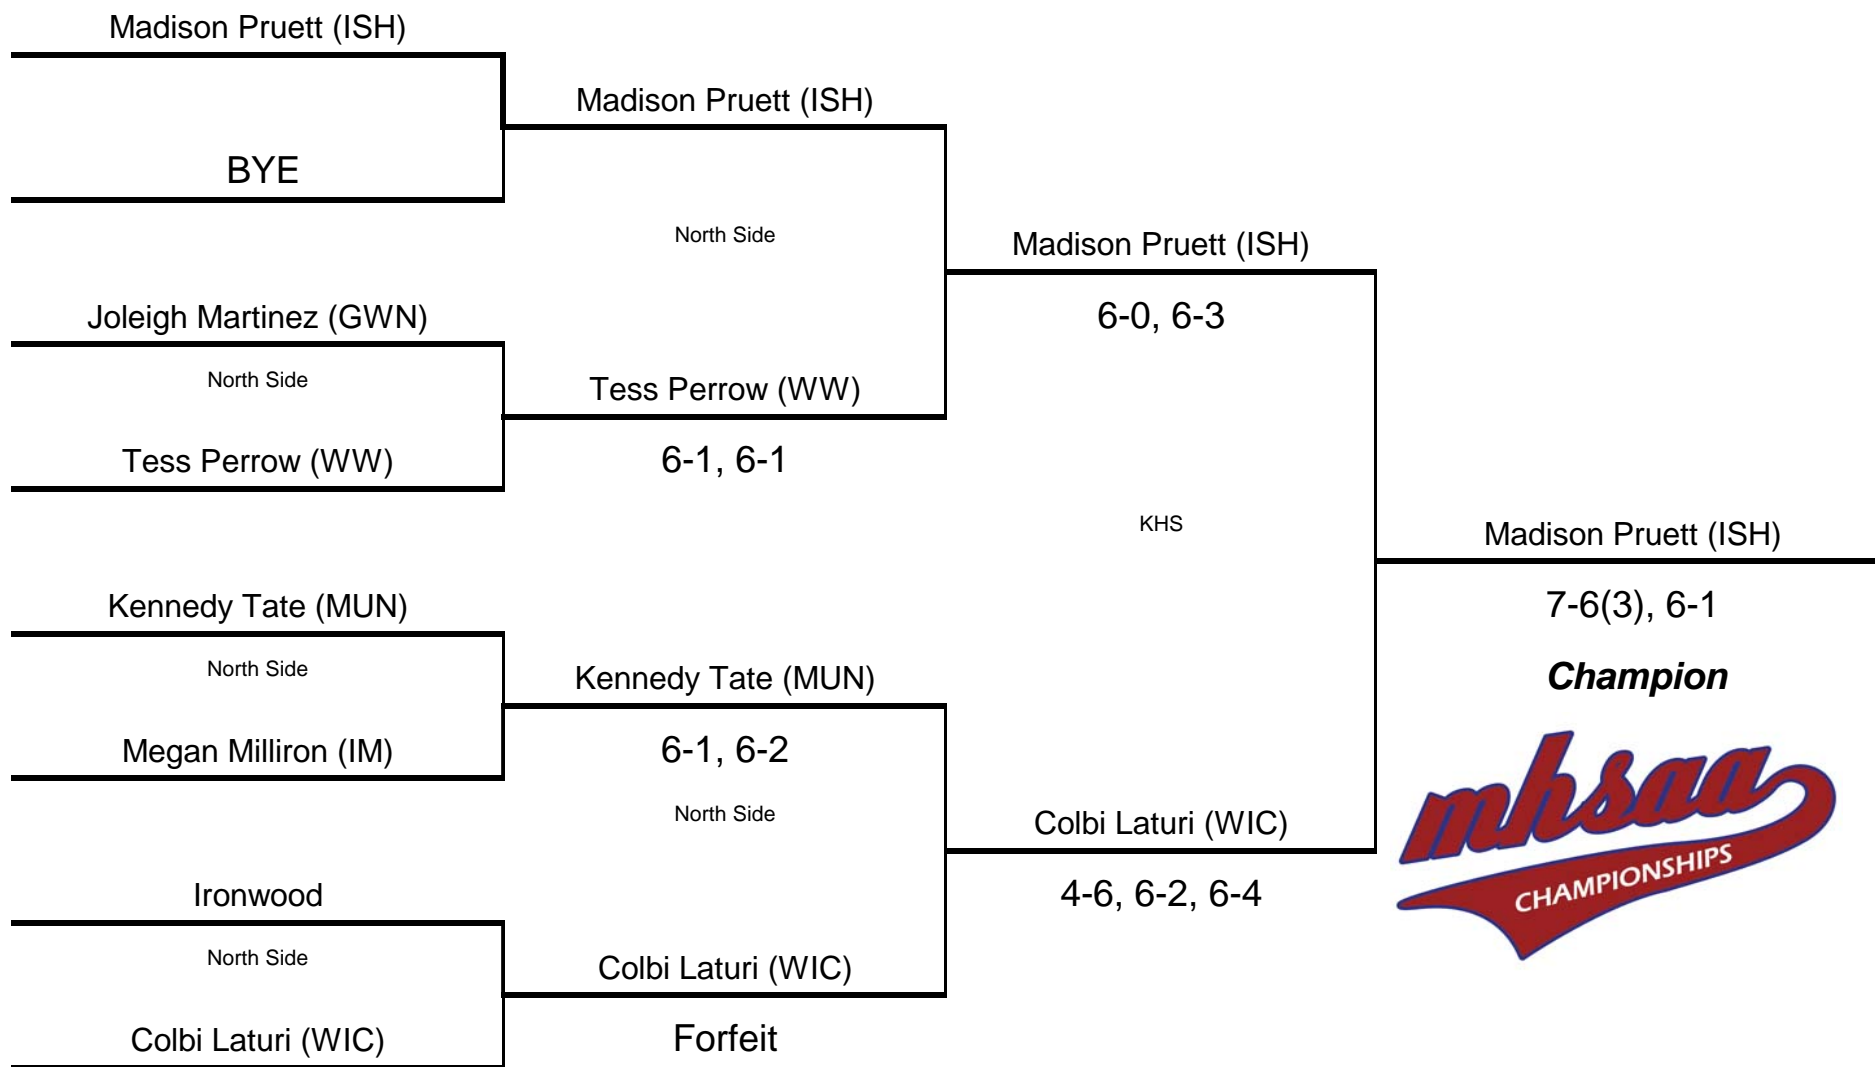

#4 SINGLES

GWN	IM	IWD	ISH	MUN	WIC	WW
0	0	0	3	1	2	1

2016 Division 2
U.P. Championship