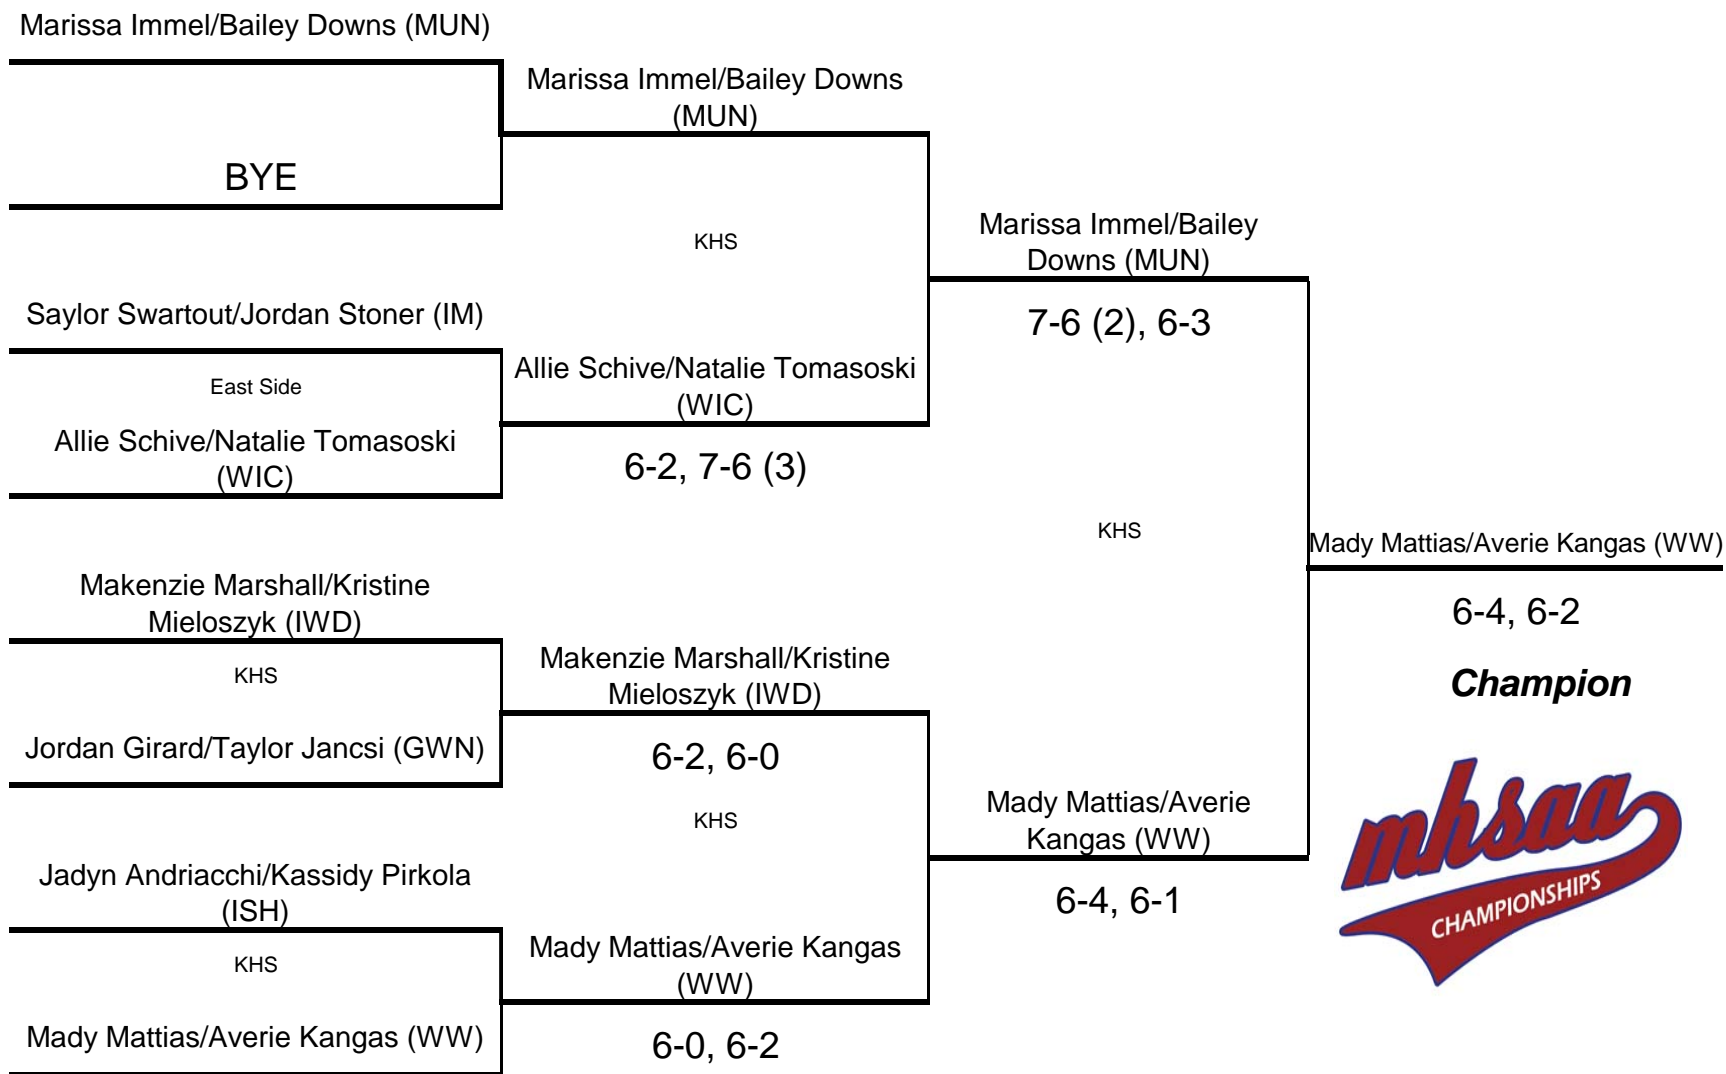

#1 DOUBLES

GWN	IM	IWD	ISH	MUN	WIC	WW
0	0	1	0	2	1	3

2016 Division 2
U.P. Championship