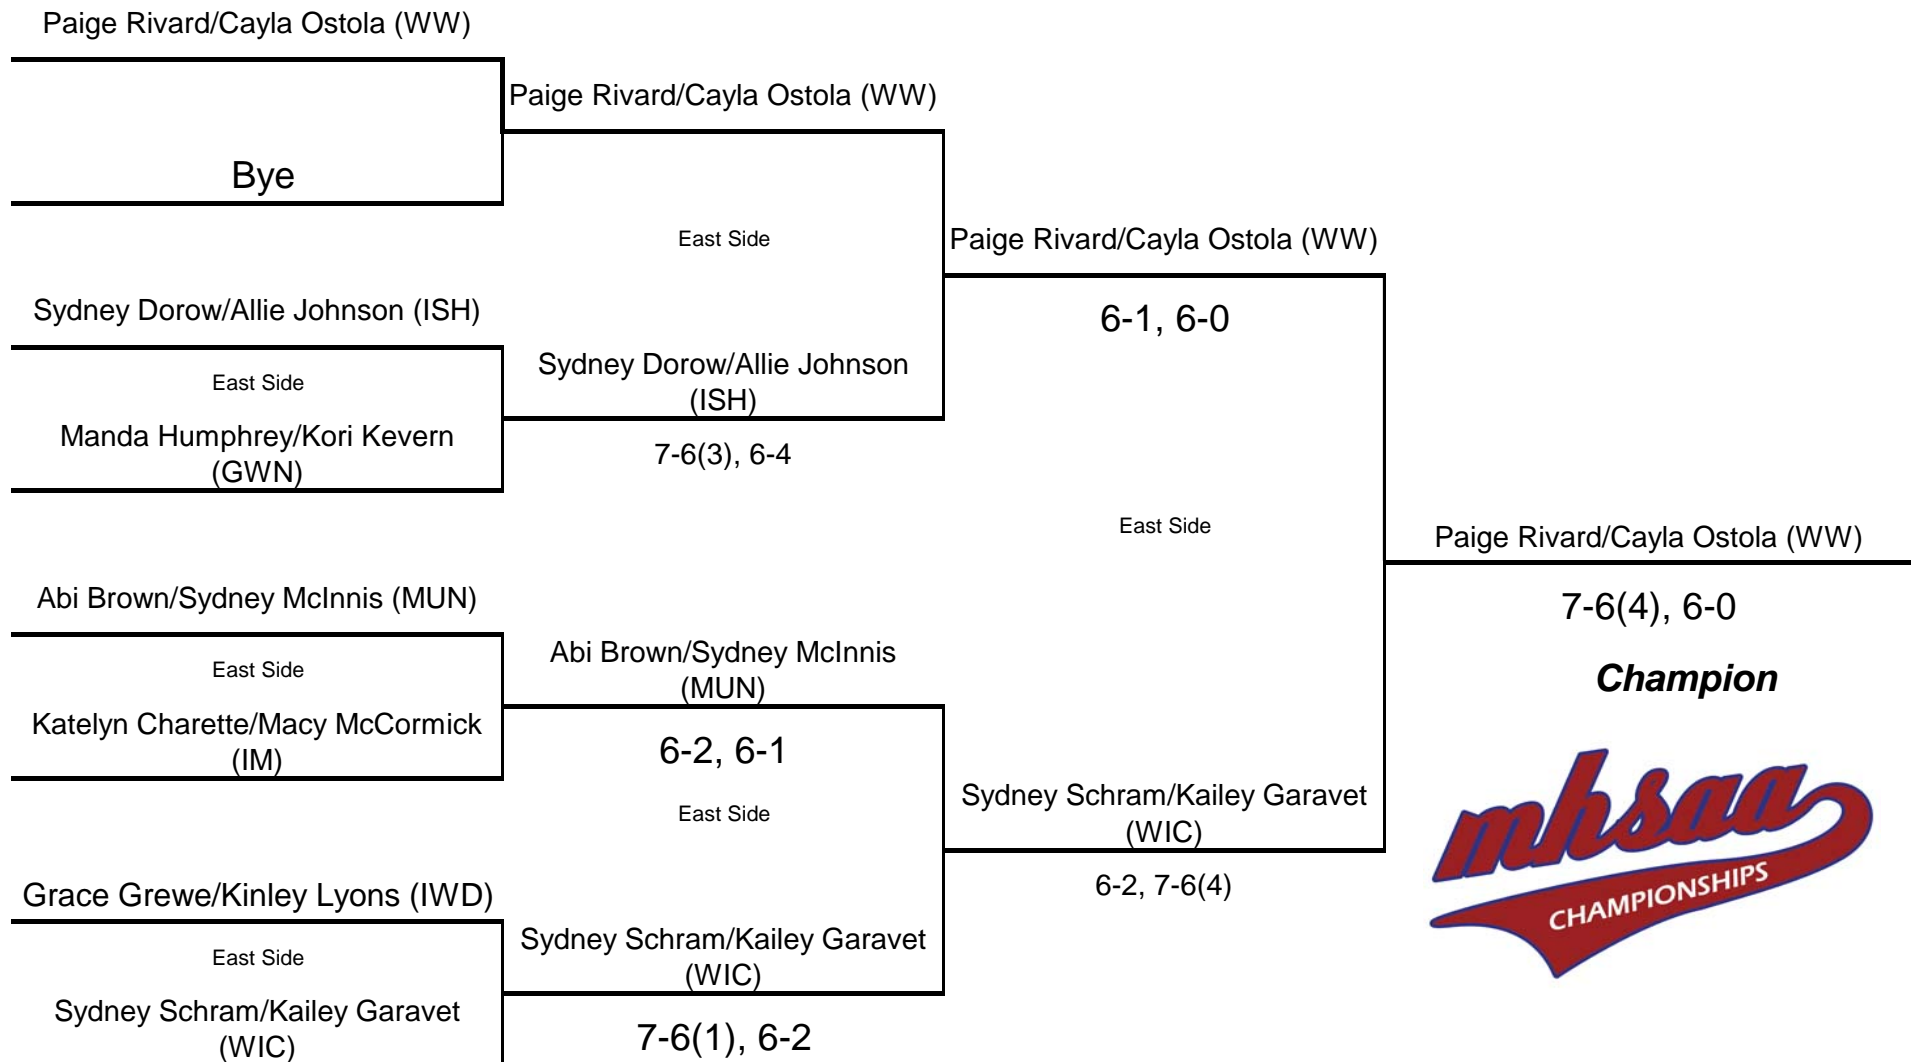

#2 DOUBLES

GWN	IM	IWD	ISH	MUN	WIC	WW
0	0	0	1	1	2	3

2016 Division 2
U.P. Championship