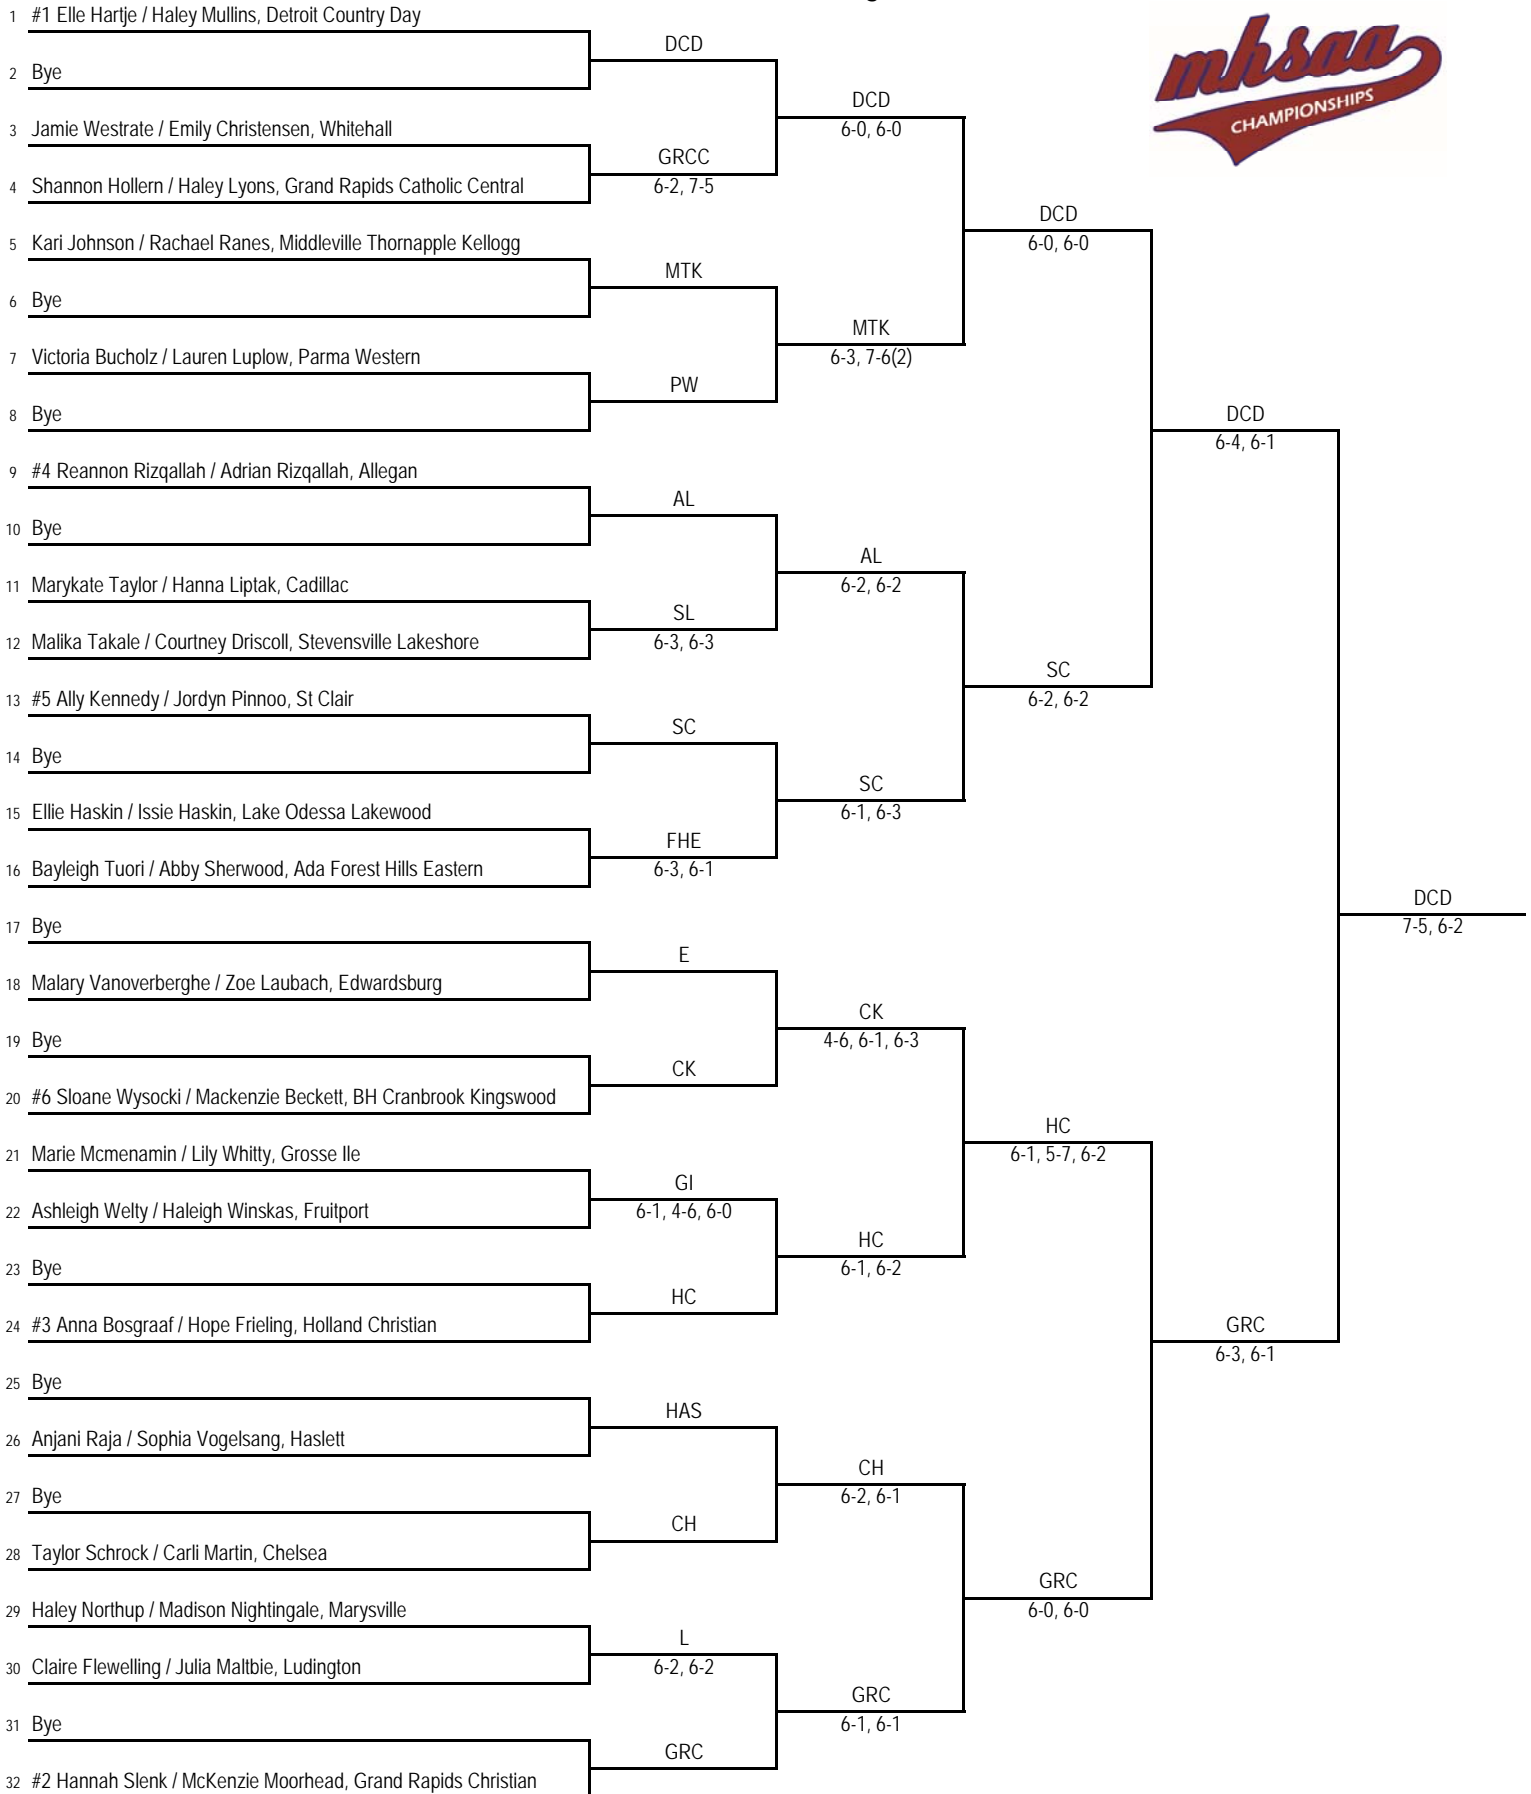

**2016 MHSAA LP Division 3 Girls Tennis Finals
Holland - June 3-4**

Final Standings

1. Detroit Country Day (DCD) - 32
2. Grand Rapids Christian (GRC) - 31
3. BH Cranbrook Kingswood (CK) - 30
4. Holland Christian (HC) - 25
5. St Clair (SC) - 13
6. Grosse Ile (GI) - 11
7. Allegan (AL) - 10
8. Grand Rapids Catholic Central (GRCC) - 9
8. Stevensville Lakeshore (SL) - 9
10. Ada Forest Hills Eastern (FHE) - 8
10. Whitehall (WHI) - 8
12. Chelsea (CH) - 7
13. Fruitport (F) - 6
14. Edwardsburg (E) - 5
14. Middleville Thornapple Kellogg (MTK) - 5
16. Parma Western (PW) - 4
17. Cadillac (CAD) - 3
17. Imlay City (IC) - 3
17. Lake Odessa Lakewood (LWD) - 3
20. Dearborn Divine Child (DDC) - 2
20. Haslett (HAS) - 2
21. Ludington (L) - 1
22. Marysville (MV) - 0
22. Paw Paw (PP) - 0

2016 MHSAA LP Division 3 Girls Tennis Finals - Holland - June 3-4

No. 3 Singles Flight

2016 MHSAA LP Division 3 Girls Tennis Finals - Holland - June 3-4

No. 4 Singles Flight

2016 MHSAA LP Division 3 Girls Tennis Finals - Holland - June 3-4

No. 1 Doubles Flight

2016 MHSAA LP Division 3 Girls Tennis Finals - Holland - June 3-4

No. 2 Doubles Flight

2016 MHSAA LP Division 3 Girls Tennis Finals - Holland - June 3-4

No. 4 Doubles Flight