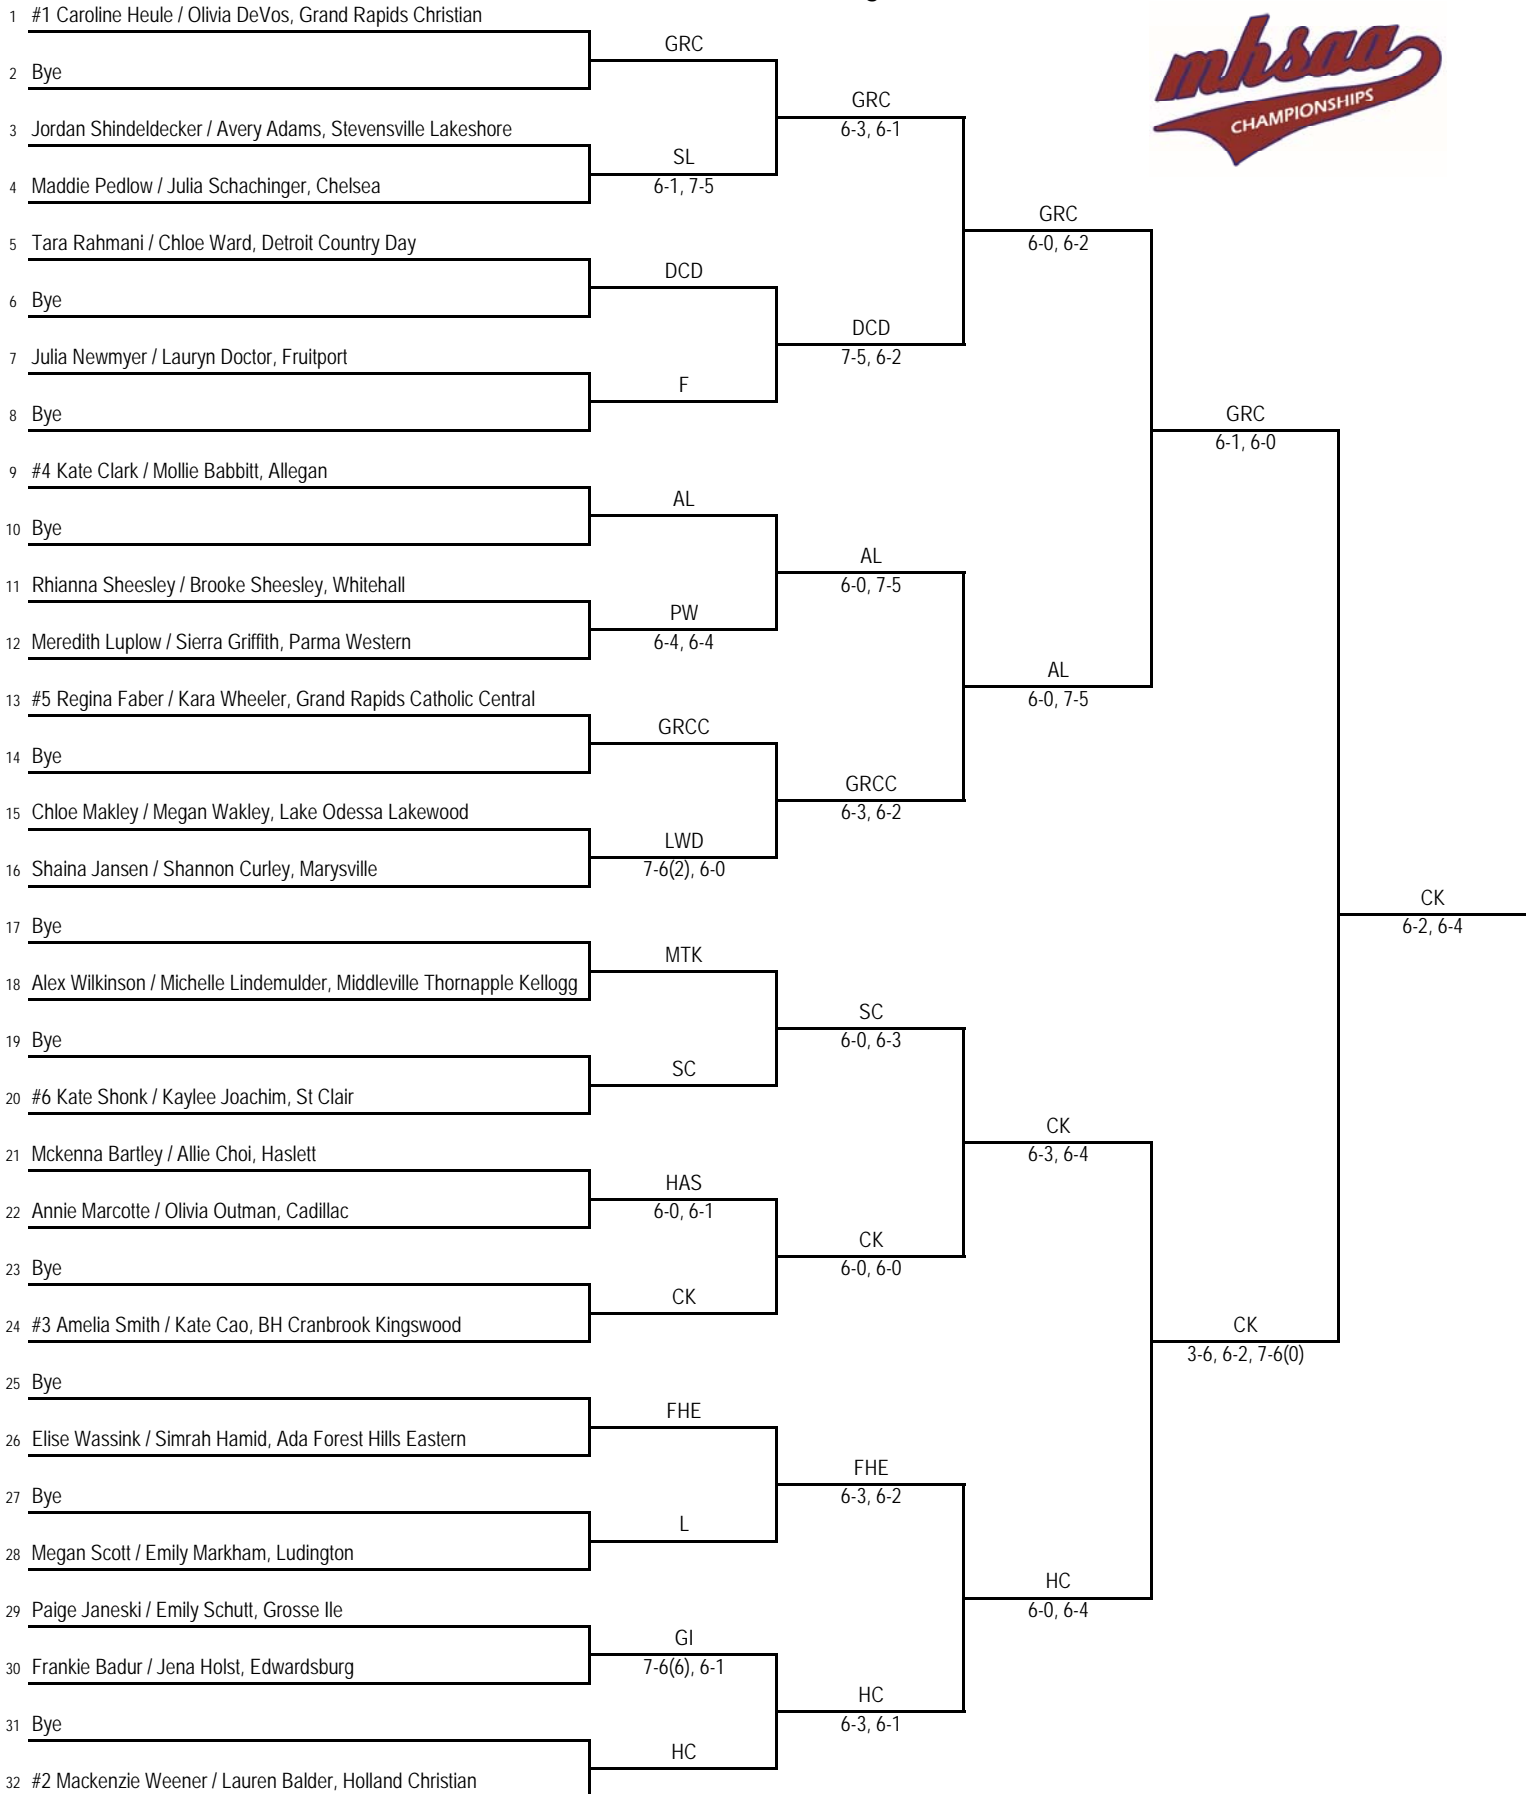

**2016 MHSAA LP Division 3 Girls Tennis Finals
Holland - June 3-4**

Final Standings

1. Detroit Country Day (DCD) - 32
2. Grand Rapids Christian (GRC) - 31
3. BH Cranbrook Kingswood (CK) - 30
4. Holland Christian (HC) - 25
5. St Clair (SC) - 13
6. Grosse Ile (GI) - 11
7. Allegan (AL) - 10
8. Grand Rapids Catholic Central (GRCC) - 9
8. Stevensville Lakeshore (SL) - 9
10. Ada Forest Hills Eastern (FHE) - 8
10. Whitehall (WHI) - 8
12. Chelsea (CH) - 7
13. Fruitport (F) - 6
14. Edwardsburg (E) - 5
14. Middleville Thornapple Kellogg (MTK) - 5
16. Parma Western (PW) - 4
17. Cadillac (CAD) - 3
17. Imlay City (IC) - 3
17. Lake Odessa Lakewood (LWD) - 3
20. Dearborn Divine Child (DDC) - 2
20. Haslett (HAS) - 2
21. Ludington (L) - 1
22. Marysville (MV) - 0
22. Paw Paw (PP) - 0

2016 MHSAA LP Division 3 Girls Tennis Finals - Holland - June 3-4

No. 3 Singles Flight

2016 MHSAA LP Division 3 Girls Tennis Finals - Holland - June 3-4

No. 4 Singles Flight

2016 MHSAA LP Division 3 Girls Tennis Finals - Holland - June 3-4

No. 1 Doubles Flight

2016 MHSAA LP Division 3 Girls Tennis Finals - Holland - June 3-4

No. 2 Doubles Flight

2016 MHSAA LP Division 3 Girls Tennis Finals - Holland - June 3-4

No. 4 Doubles Flight