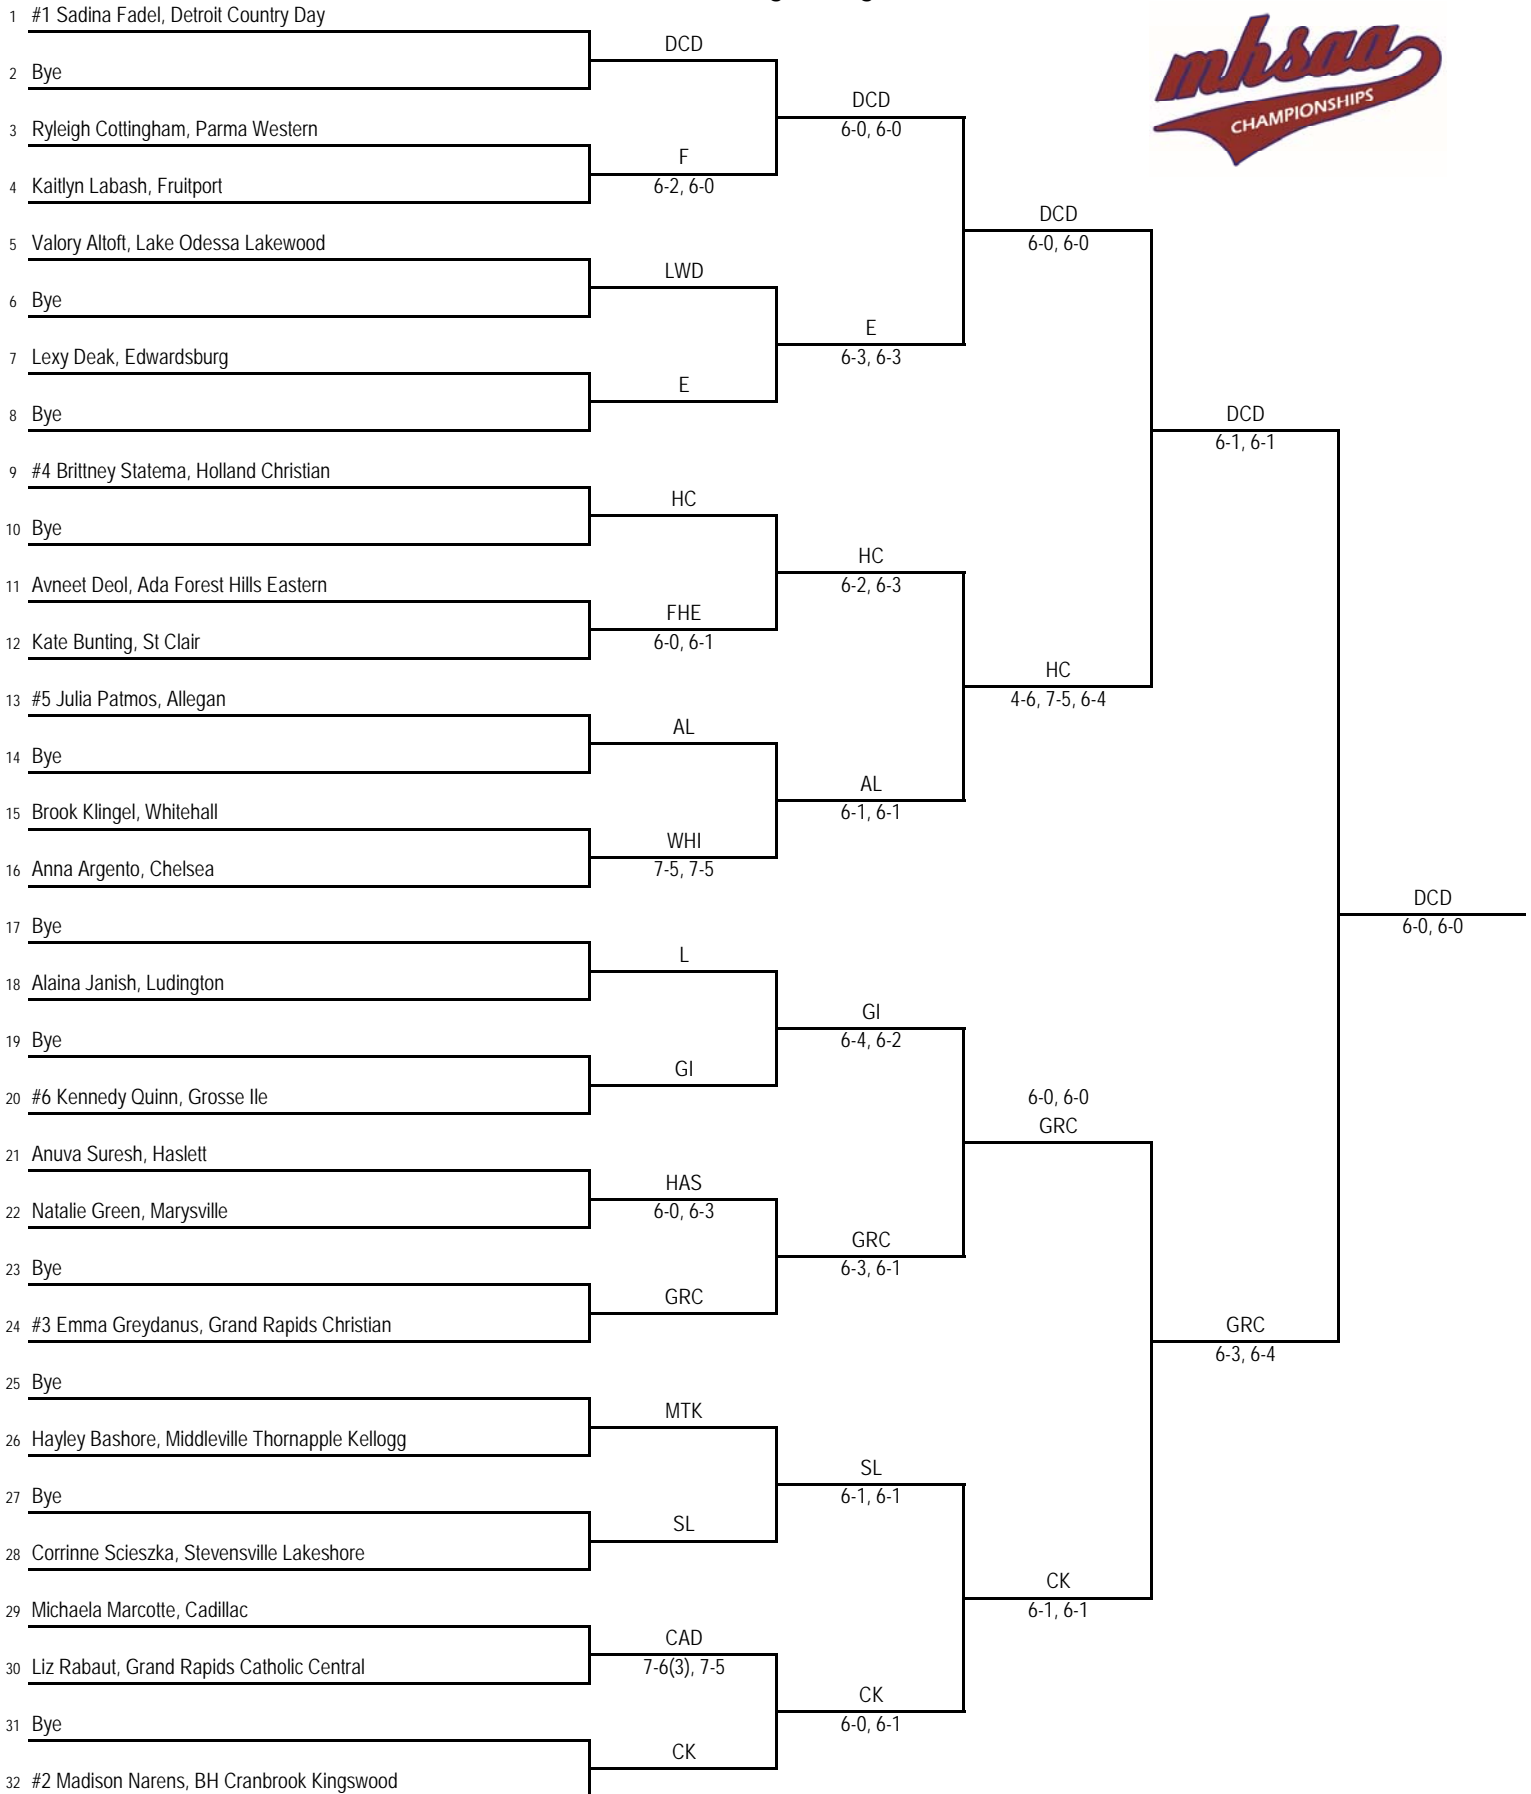

**2016 MHSAA LP Division 3 Girls Tennis Finals
Holland - June 3-4**

Final Standings

1. Detroit Country Day (DCD) - 32
2. Grand Rapids Christian (GRC) - 31
3. BH Cranbrook Kingswood (CK) - 30
4. Holland Christian (HC) - 25
5. St Clair (SC) - 13
6. Grosse Ile (GI) - 11
7. Allegan (AL) - 10
8. Grand Rapids Catholic Central (GRCC) - 9
8. Stevensville Lakeshore (SL) - 9
10. Ada Forest Hills Eastern (FHE) - 8
10. Whitehall (WHI) - 8
12. Chelsea (CH) - 7
13. Fruitport (F) - 6
14. Edwardsburg (E) - 5
14. Middleville Thornapple Kellogg (MTK) - 5
16. Parma Western (PW) - 4
17. Cadillac (CAD) - 3
17. Imlay City (IC) - 3
17. Lake Odessa Lakewood (LWD) - 3
20. Dearborn Divine Child (DDC) - 2
20. Haslett (HAS) - 2
21. Ludington (L) - 1
22. Marysville (MV) - 0
22. Paw Paw (PP) - 0

2016 MHSAA LP Division 3 Girls Tennis Finals - Holland - June 3-4

No. 3 Singles Flight

2016 MHSAA LP Division 3 Girls Tennis Finals - Holland - June 3-4

No. 4 Singles Flight

2016 MHSAA LP Division 3 Girls Tennis Finals - Holland - June 3-4

No. 1 Doubles Flight

2016 MHSAA LP Division 3 Girls Tennis Finals - Holland - June 3-4

No. 2 Doubles Flight

2016 MHSAA LP Division 3 Girls Tennis Finals - Holland - June 3-4

No. 4 Doubles Flight