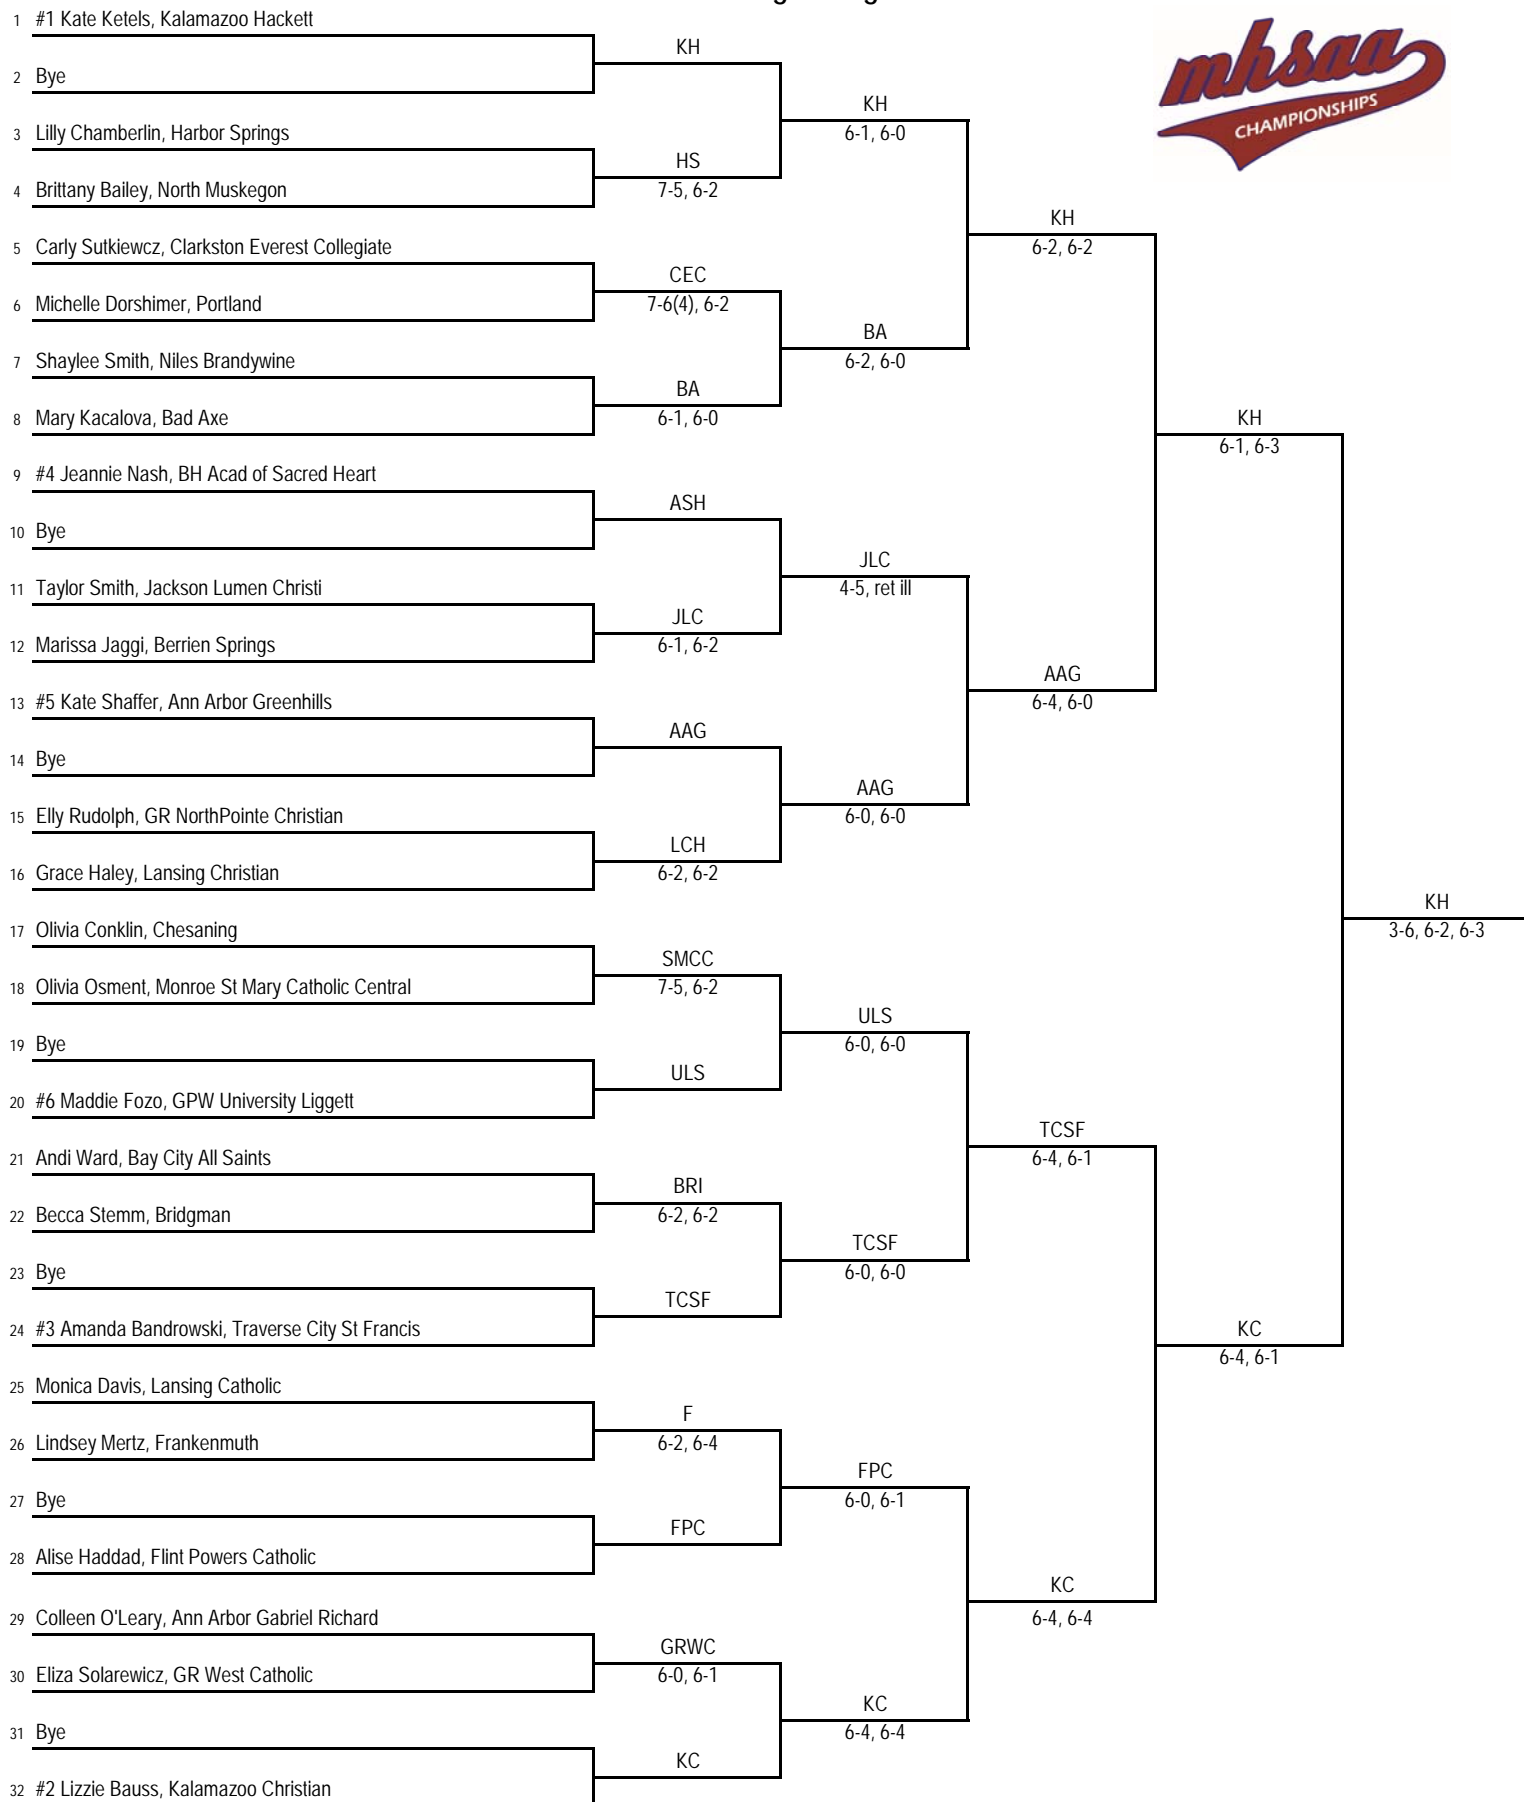

2016 MHSAA LP Division 4 Girls Tennis Finals - Kalamazoo College - June 3-4

No. 1 Singles Flight