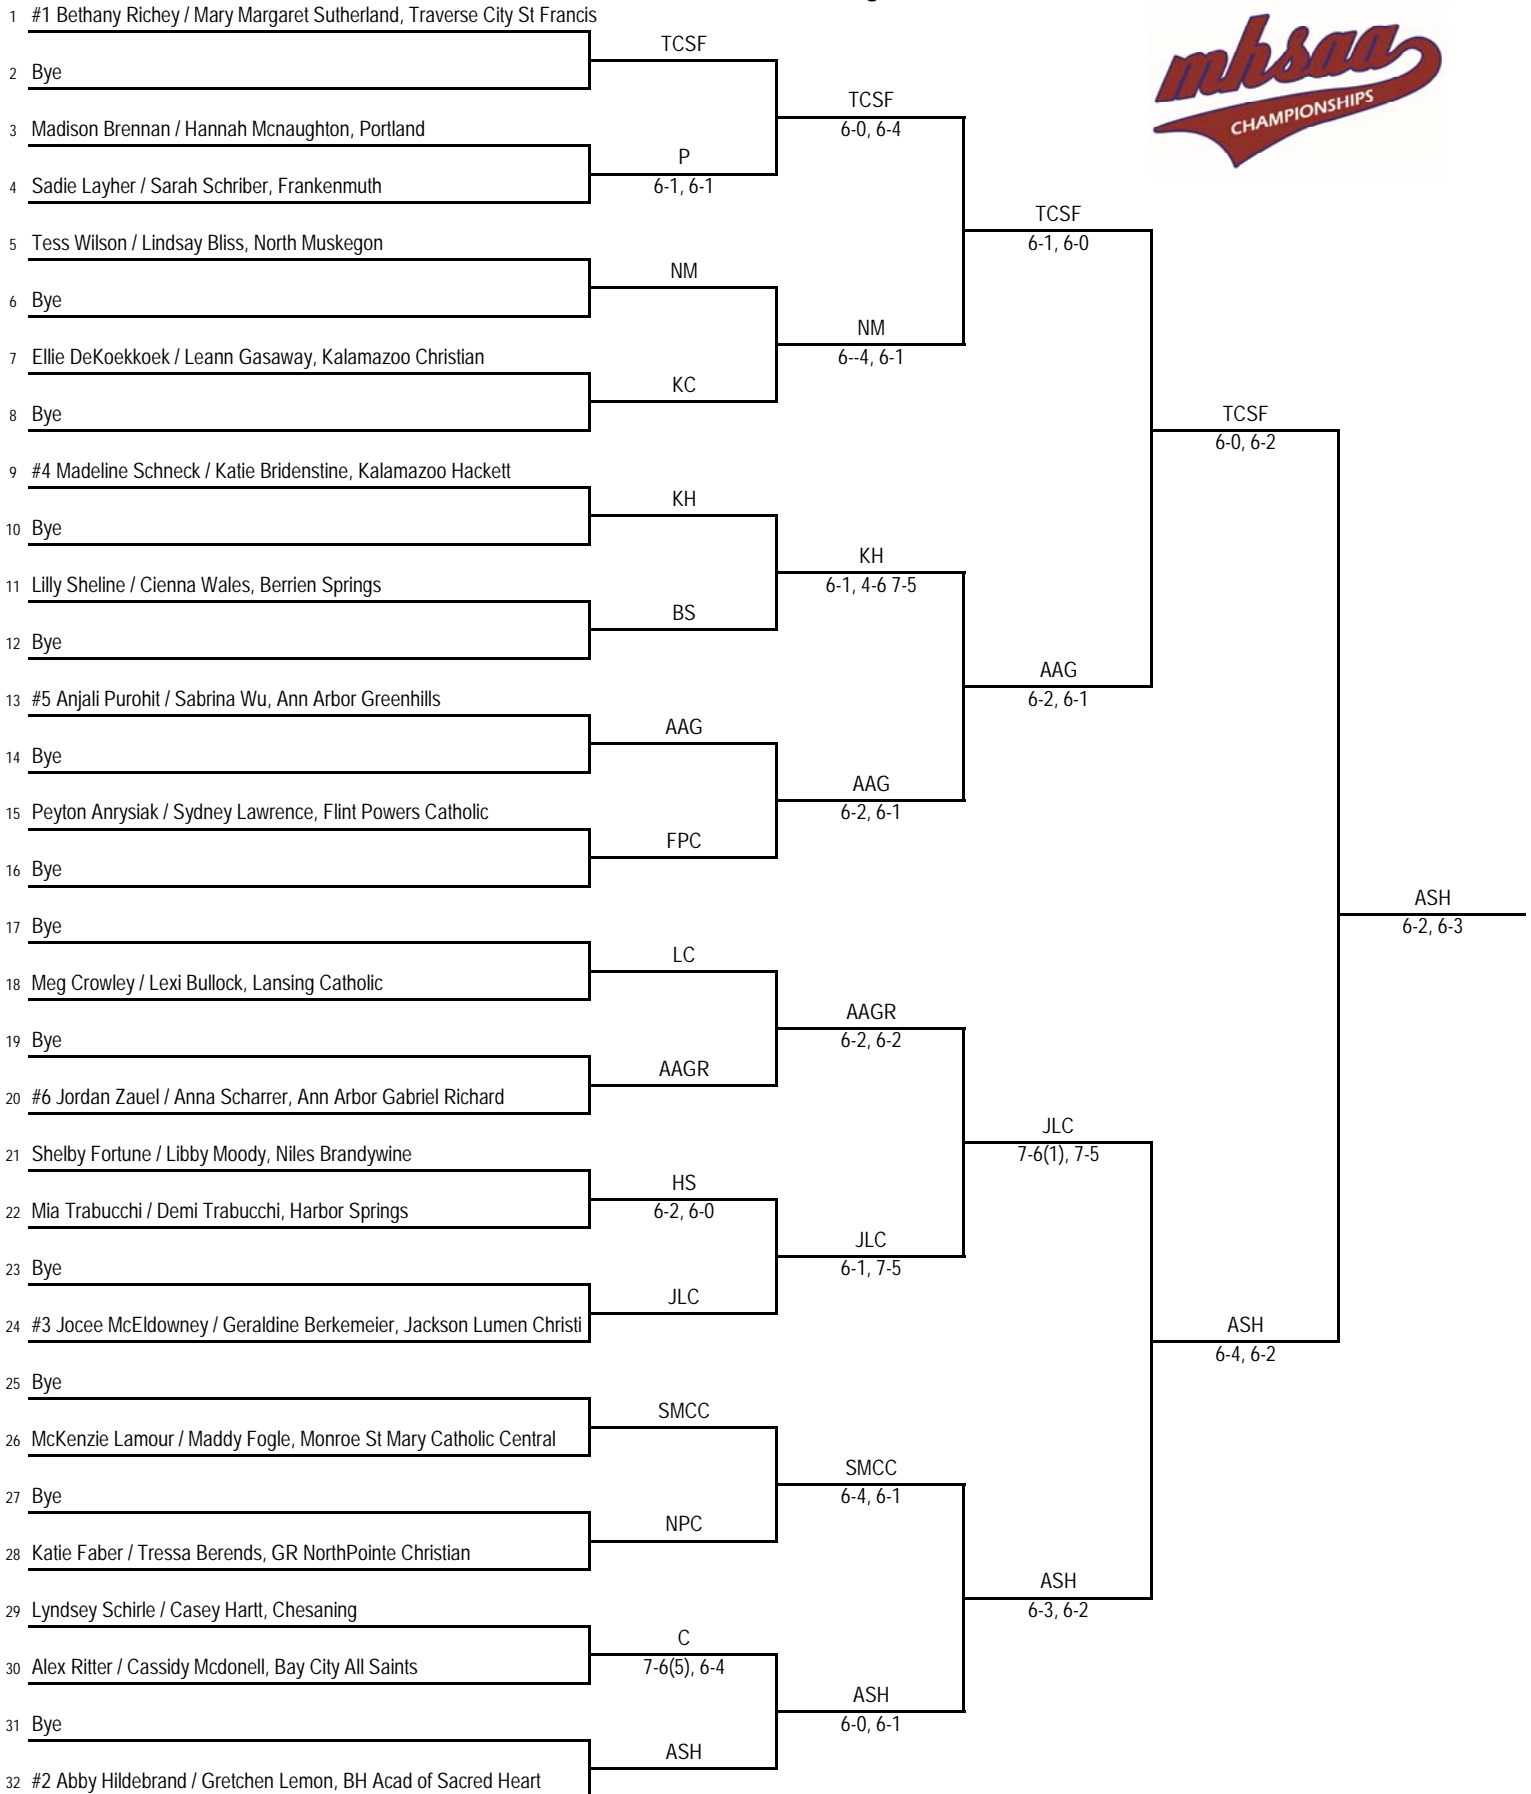

2016 MHSAA LP Division 4 Girls Tennis Finals - Kalamazoo College - June 3-4

No. 2 Doubles Flight