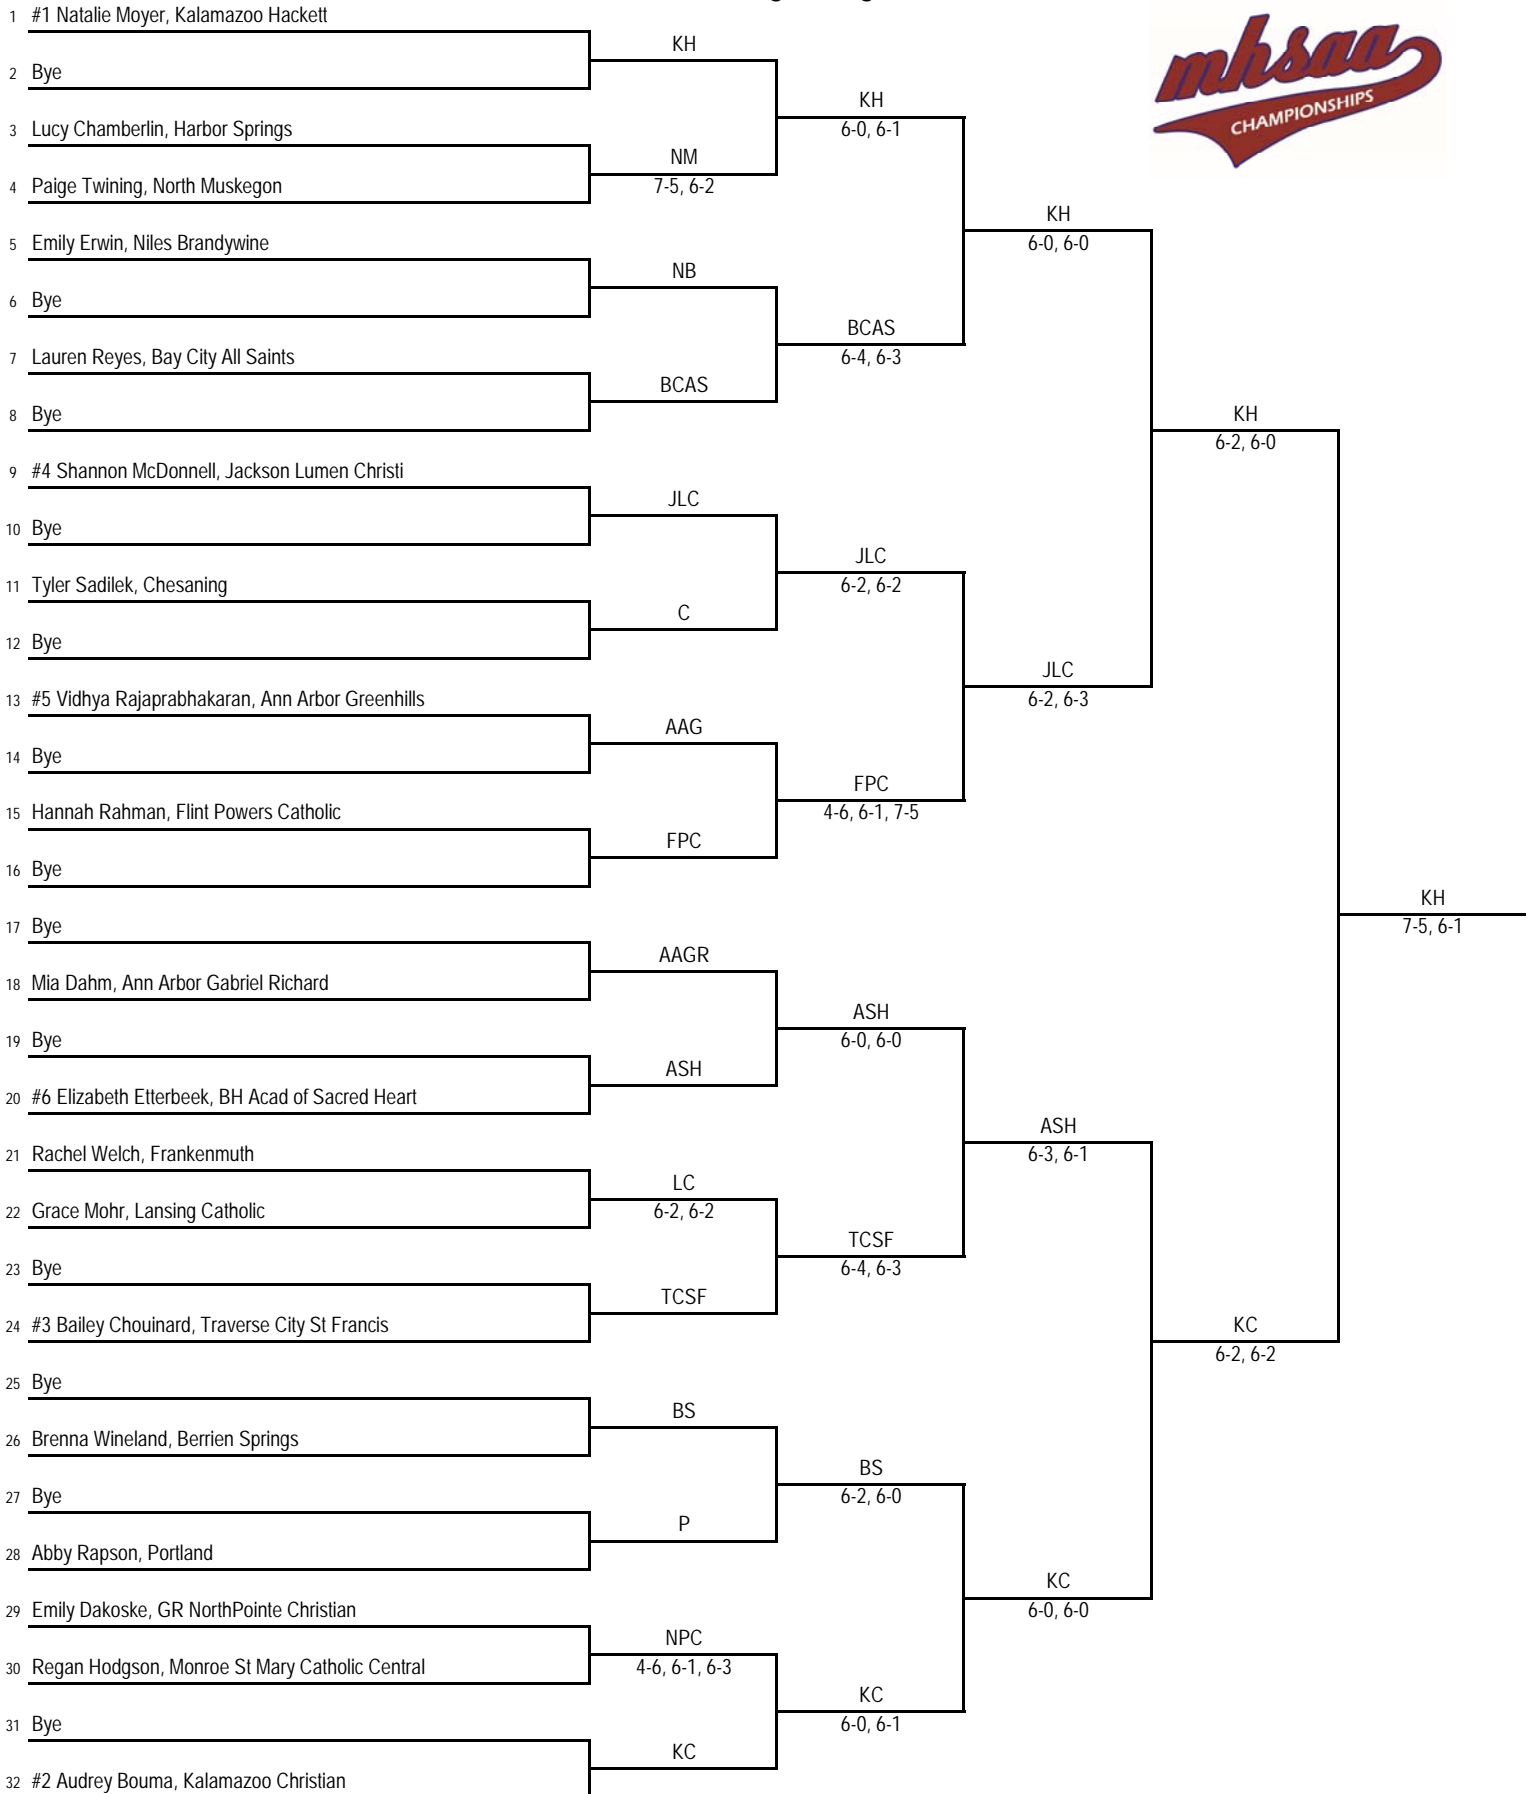

2016 MHSAA LP Division 4 Girls Tennis Finals - Kalamazoo College - June 3-4

No. 2 Singles Flight