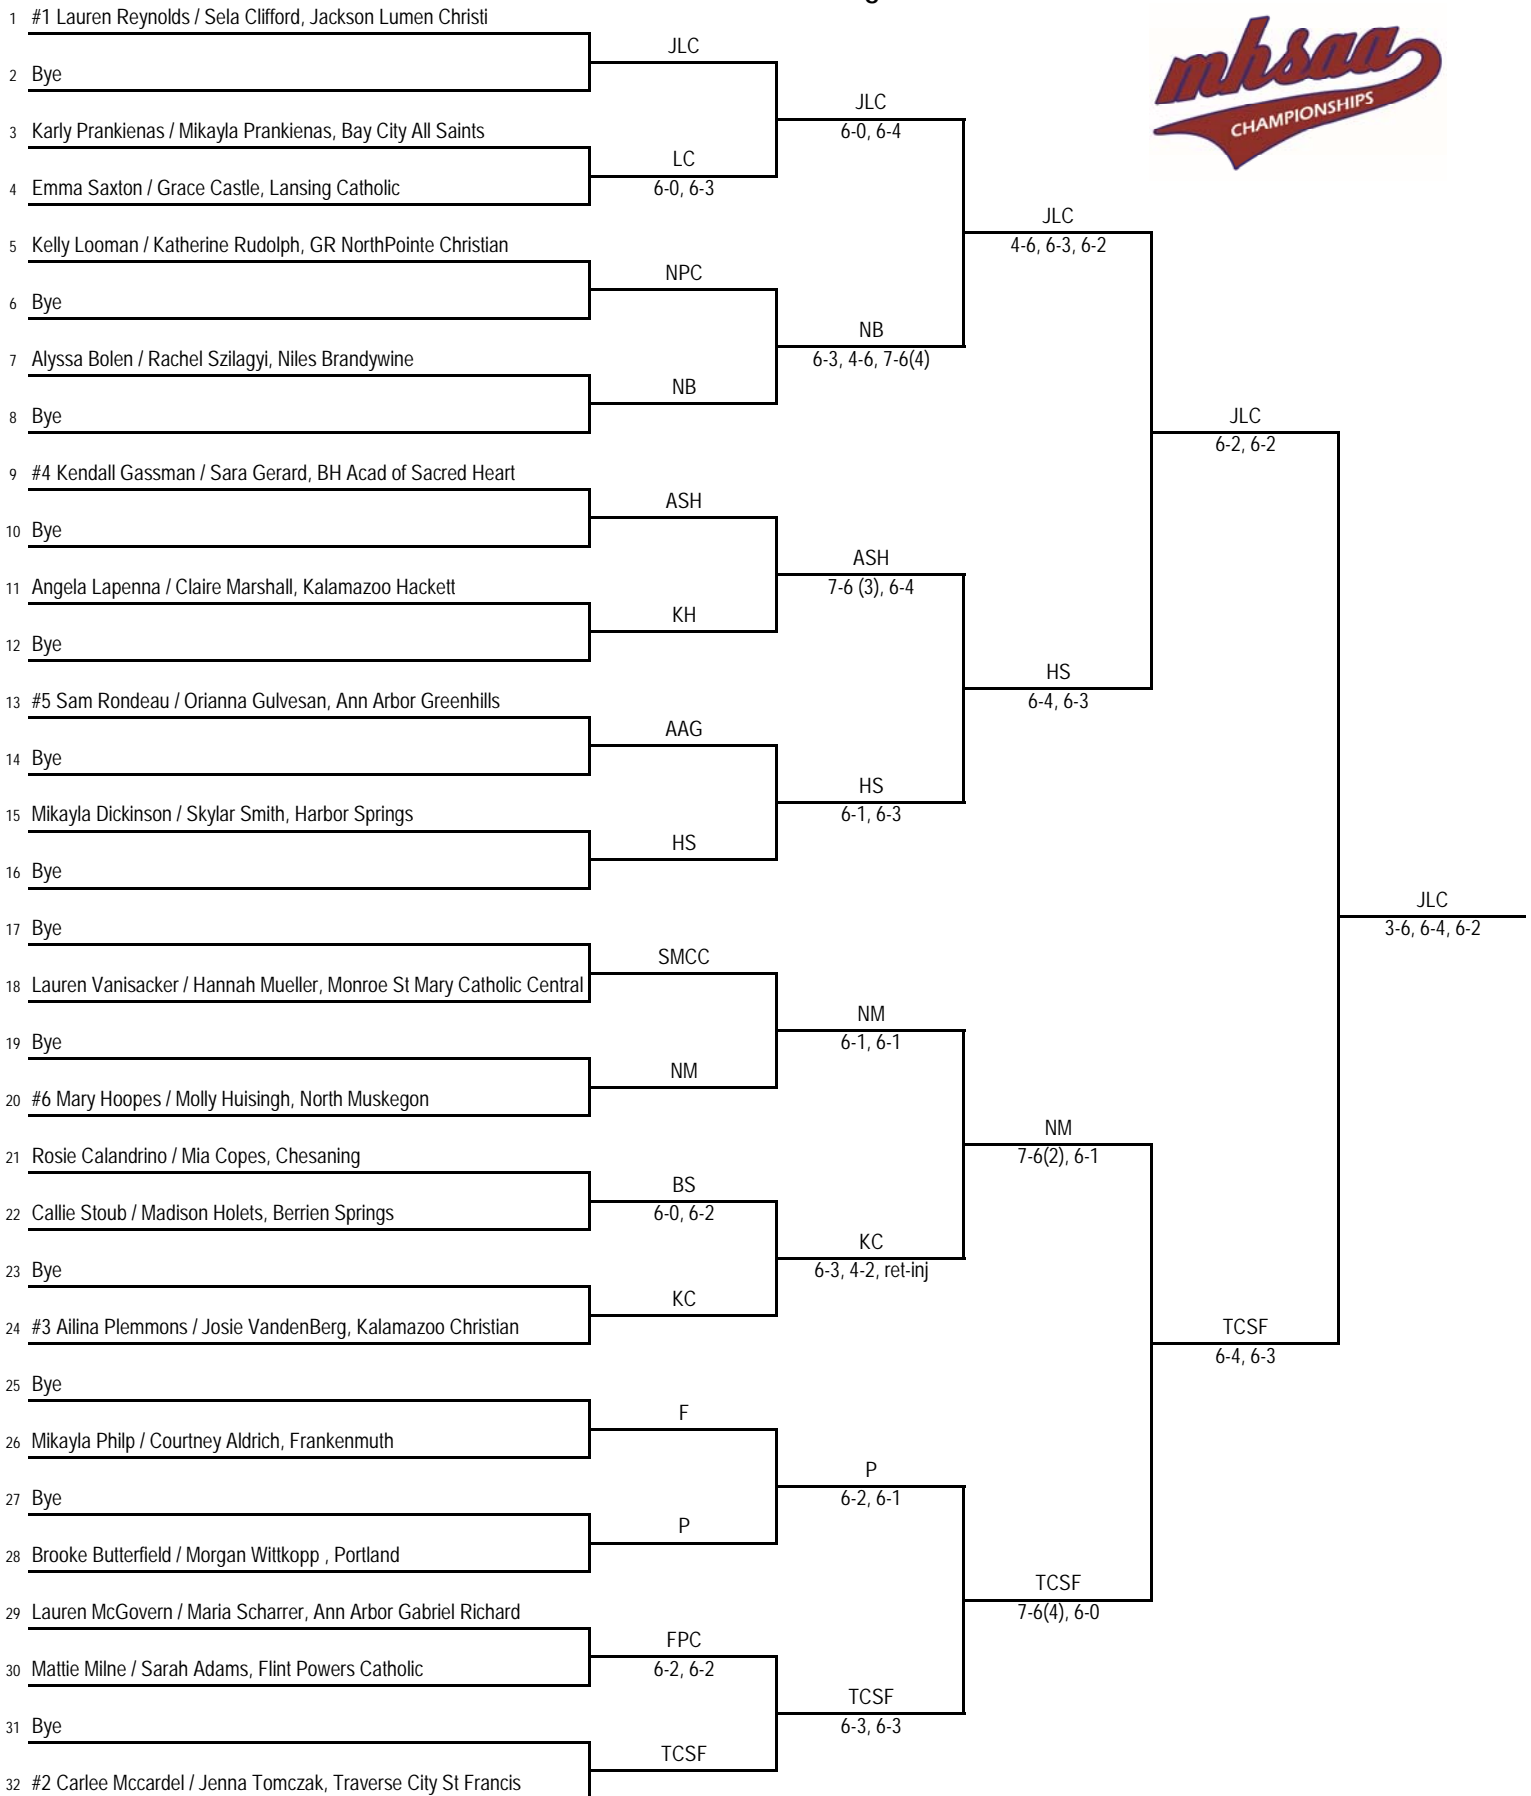

No. 3 Singles Flight

2016 MHSAA LP Division 4 Girls Tennis Finals - Kalamazoo College - June 3-4

No. 4 Singles Flight

2016 MHSAA LP Division 4 Girls Tennis Finals - Kalamazoo College - June 3-4

No. 1 Doubles Flight

No. 4 Doubles Flight