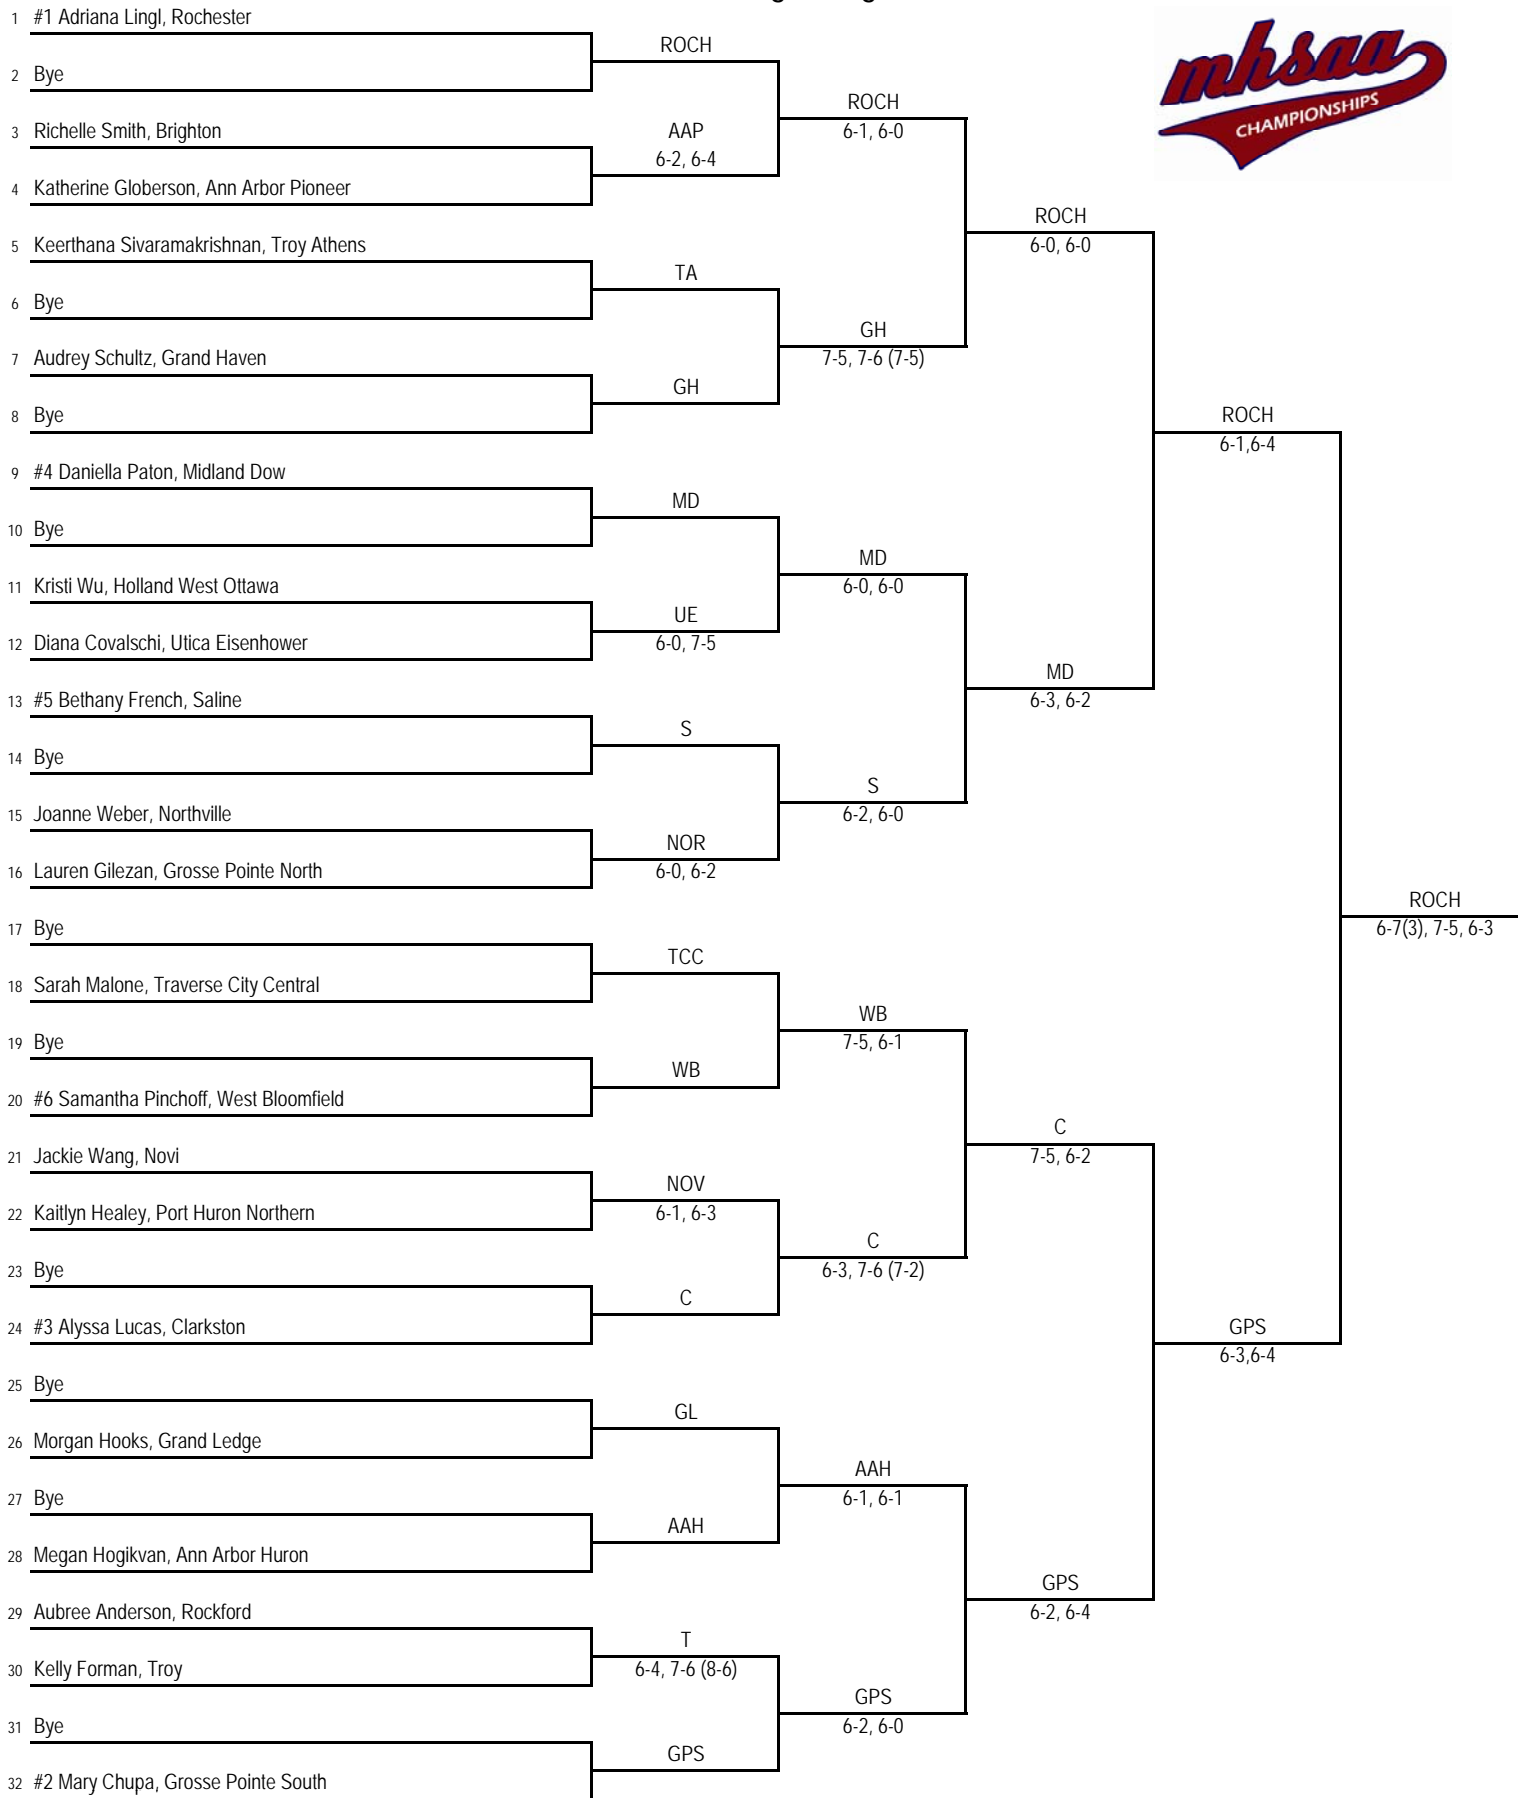

2008 MHSAA LP Division 1 Girls Tennis Finals - Midland Tennis Center - May 30-31

No. 2 Singles Flight