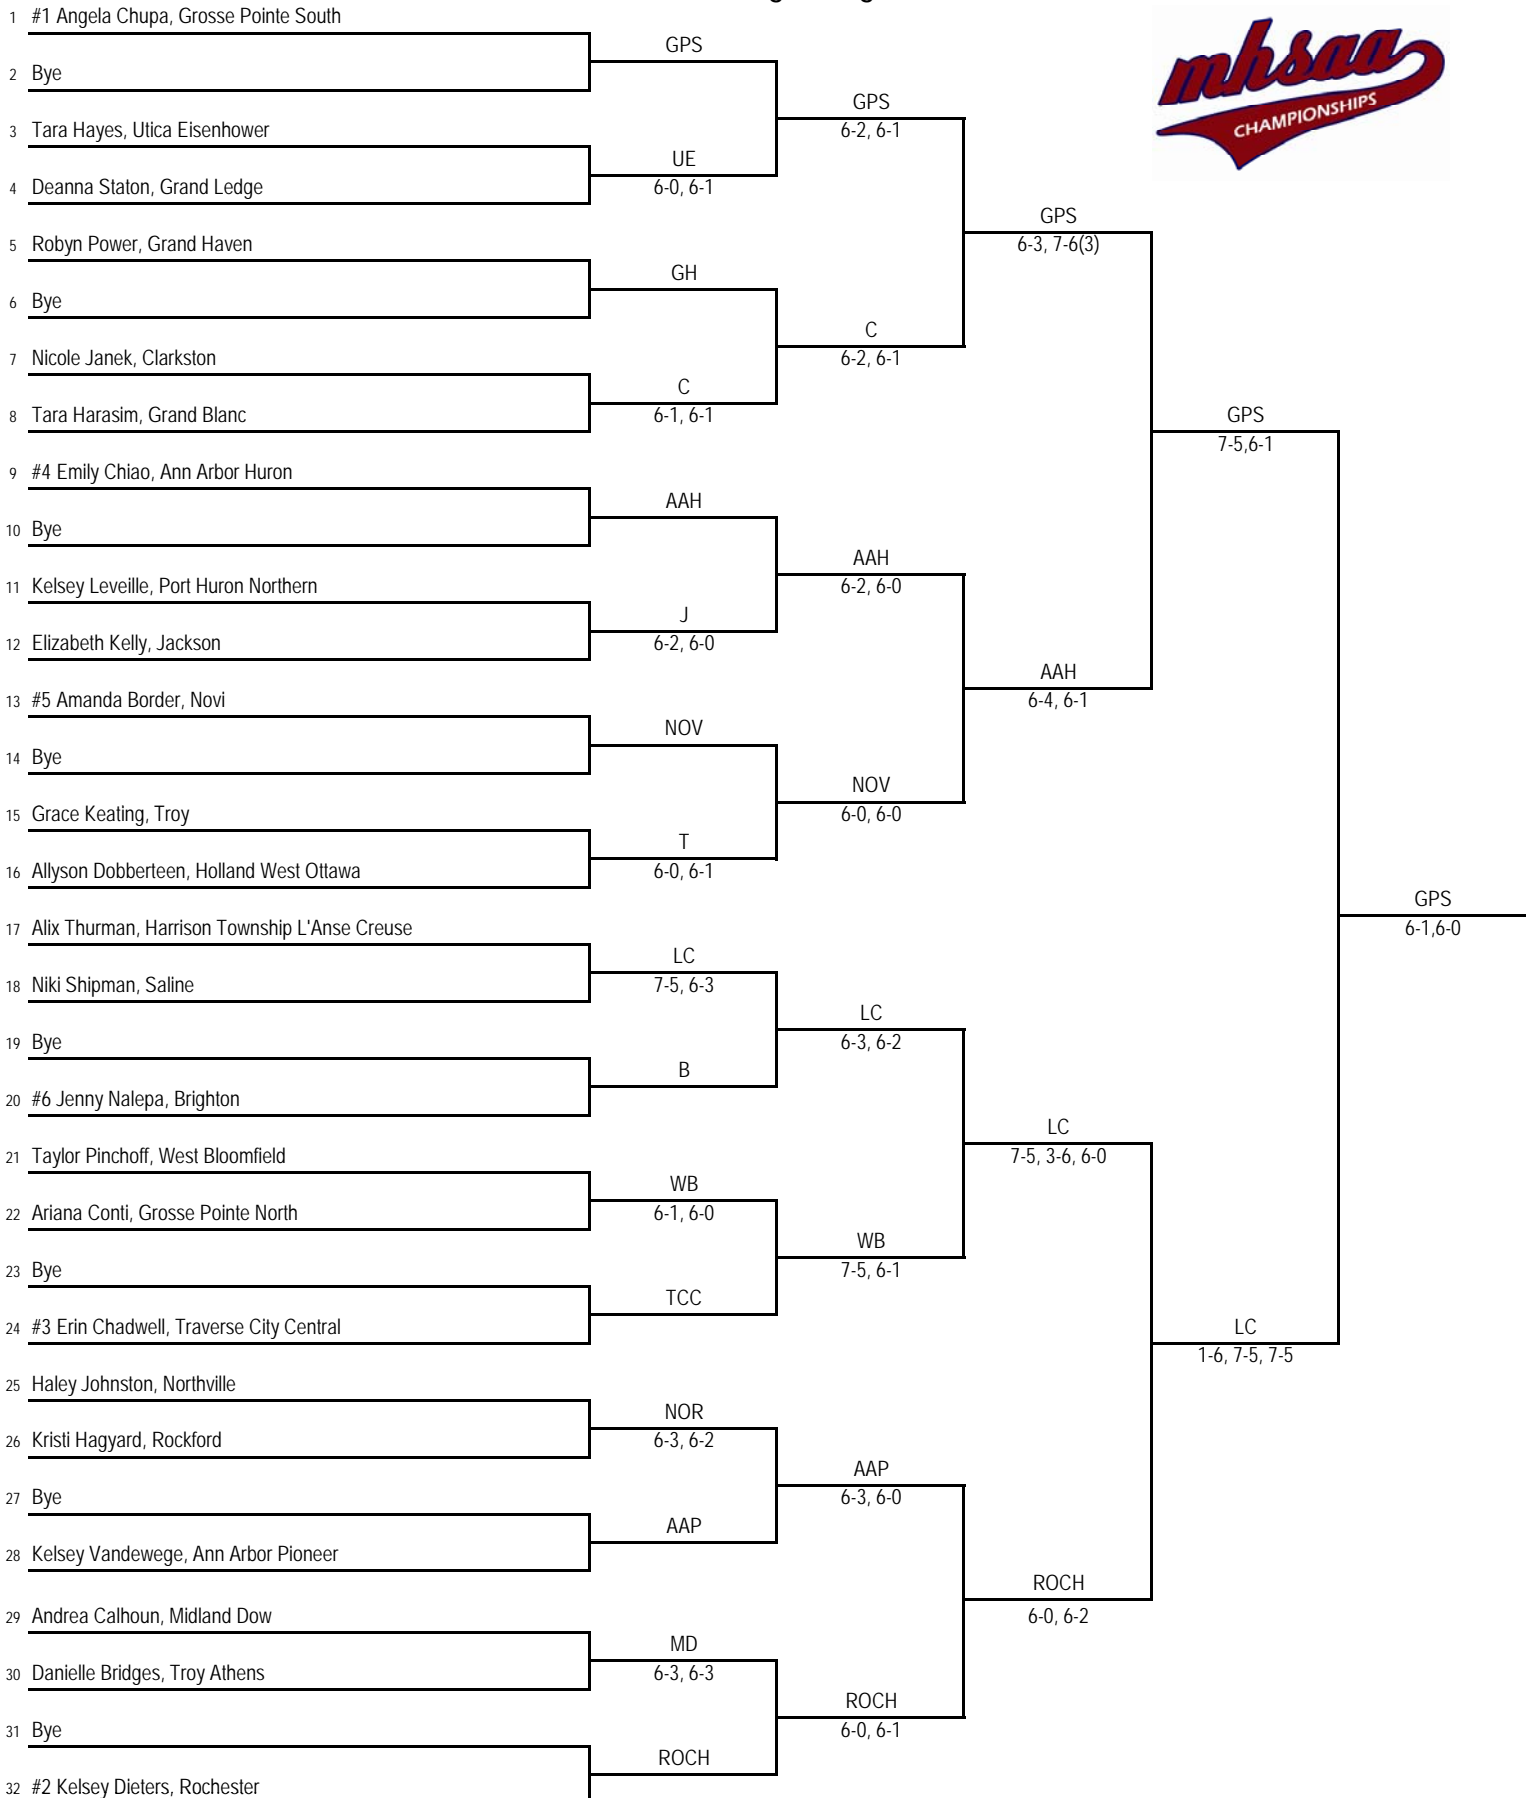

**2008 MHSAA LP Division 1 Girls Tennis Finals  
Midland Tennis Center - May 30-31**

**Final Standings**

1. Grosse Pointe South (GPS) - 33
2. Ann Arbor Pioneer (AAP) - 28
3. West Bloomfield (WB) - 18
4. Ann Arbor Huron (AAH) - 15
4. Novi (NOV) - 15
4. Rochester (ROCH) - 15
4. Traverse City Central (TCC) - 15
8. Clarkston (C) - 10
8. Northville (NOR) - 10
10. Midland Dow (MD) - 9
11. Troy (T) - 9
12. Holland West Ottawa (HWO) - 8
13. Grand Haven (GH) - 7
13. Saline (S) - 7
15. Utica Eisenhower (UE) - 6
16. Rockford (ROCK) - 5
17. Brighton (B) - 4
18. Port Huron Northern (PHN) - 3
19. Grosse Pointe North (GPN) - 2
20. Grand Blanc (GB) - 0
20. Grand Ledge (GL) - 0
20. Harrison Township L'Anse Creuse (LC) - 0
20. Jackson (J) - 0
20. Troy Athens (TA) - 0

## No. 1 Singles Flight